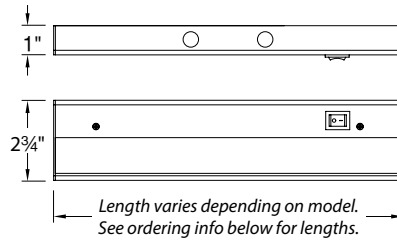

BA-LED

LEDme® Light Bar

WAC LIGHTING

Responsible Lighting®

PRODUCT DESCRIPTION

Bringing out the best in bold, eye-catching residential, retail and commercial displays, LEDme® Light Bars are ideal for counters and cabinets. Thermally efficient, these fixtures are crafted for illuminating heat sensitive perishables and color sensitive apparel, artwork and collectibles.

FEATURES

- True 1" profile
- Available in 5 lengths
- Each light bar includes one "I" connector
- On center spacing of LEDs is maintained when 2 or more light bars are connected with an "I" connector
- Minimal hardware at ends gives the look of one continuous run
- Free of projected heat, UV and IR radiation
- 70,000 hour rated life
- 5 year WAC Lighting product warranty

SPECIFICATIONS

Construction: Extruded aluminum body with acrylic lens.

Power: Integral driver. 120VAC 60Hz input.

Light Source: Includes 3000K or 2700K LEDs. CRI: 85. Replacement modules available.

Dimming: May be dimmed to 10% with electronic low voltage (ELV) dimmer. Compatible with **LEVITON IPE04** Electronic Low Voltage dimmer

Finish: Abrasion resistant Bronze (BB), Satin Nickel (SN) and White (WT) powder coat.

Standards: UL & CUL Listed.

Fixture Type:

Catalog Number:

Project:

Location:

FIXTURE PERFORMANCE

Model #	Color Temp	Power	Lumens	Efficacy
BA-LED2	3000K	3.5W	150	42.9 lm/W
BA-LED4	3000K	6.2W	240	38.7 lm/W
BA-LED6	3000K	8.5W	445	52.4 lm/W
BA-LED8	3000K	12.7W	700	55.1 lm/W
BA-LED10	3000K	13.1W	721	55 lm/W
BA-LED2-27	2700K	3.5W	150	42.9 lm/W
BA-LED4-27	2700K	6W	285	47.5 lm/W
BA-LED6-27	2700K	8.6W	465	54.1 lm/W
BA-LED8-27	2700K	10.9W	585	53.7 lm/W
BA-LED10-27	2700K	13.4W	695	51.9 lm/W

ACCESSORIES

6' power cord 	BA-PC6-WT	Supplies power in any application.
"I" connector 	BA-I-WT	Interconnection for seamless end to end transitions. One included with each light bar.
Interconnect cable 	BA-IC12-WT 12" BA-IC24-WT 24" BA-IC36-WT 36"	Links two light bars using a single power connection.

ORDER NUMBER

Model#	Color Temp	Length	Finish
BA-LED	3000K	2	8"
		4	12"
		6	18"
		8	24"
		10	30"
BA-LED	2700K	2-27	8"
		4-27	12"
		6-27	18"
		8-27	24"
		10-27	30"

BB Bronze
SN Satin Nickel
WT White

FINISHES

REPLACEMENT MODULES

		RM2X1-30-BA	RM4X1-30-BA	
BA-LED2	order	1		
BA-LED4			1	
BA-LED6		1	+	1
BA-LED8				2
BA-LED10		1	+	2

BA-LED -

Example: **BA-LED4-27-WT**

The total of all connected fixtures should not exceed 4 pieces.