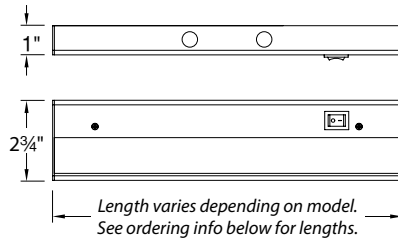

BA-LED

LEDme® Light Bar

WAC LIGHTING

Responsible Lighting®

PRODUCT DESCRIPTION

Bringing out the best in bold, eye-catching residential, retail and commercial displays, LEDme® Light Bars are ideal for counters and cabinets. Thermally efficient, these fixtures are crafted for illuminating heat sensitive perishables and color sensitive apparel, artwork and collectibles.

FEATURES

- True 1" profile
- Available in 5 lengths
- Each light bar includes one "I" connector
- On center spacing of LEDs is maintained when 2 or more light bars are connected with an "I" connector
- Minimal hardware at ends gives the look of one continuous run
- Free of projected heat, UV and IR radiation
- 70,000 hour rated life
- 5 year WAC Lighting product warranty

SPECIFICATIONS

Construction: Extruded aluminum body with acrylic lens.

Power: Integral driver. 120VAC 60Hz input.

Light Source: Includes 3000K or 2700K LEDs. CRI: 85. Replacement modules available.

Dimming: May be dimmed to 10% with electronic low voltage (ELV) dimmer. Compatible with **LEVITON IPE04** Electronic Low Voltage dimmer

Finish: Abrasion resistant Bronze (BB), Satin Nickel (SN) and White (WT) powder coat.

Standards: UL & CUL Listed.

Fixture Type:

Catalog Number:

Project:

Location:

FIXTURE PERFORMANCE

Model #	Color Temp	Power	Lumens	Efficacy
BA-LED2	3000K	3.5W	150	42.9 lm/W
BA-LED4	3000K	6.2W	240	38.7 lm/W
BA-LED6	3000K	8.5W	445	52.4 lm/W
BA-LED8	3000K	12.7W	700	55.1 lm/W
BA-LED10	3000K	13.1W	721	55 lm/W
BA-LED2-27	2700K	3.5W	150	42.9 lm/W
BA-LED4-27	2700K	6W	285	47.5 lm/W
BA-LED6-27	2700K	8.6W	465	54.1 lm/W
BA-LED8-27	2700K	10.9W	585	53.7 lm/W
BA-LED10-27	2700K	13.4W	695	51.9 lm/W

ACCESSORIES

6' power cord 	BA-PC6-WT	Supplies power in any application.
"I" connector 	BA-I-WT	Interconnection for seamless end to end transitions. One included with each light bar.
Interconnect cable 	BA-IC12-WT 12" BA-IC24-WT 24" BA-IC36-WT 36"	Links two light bars using a single power connection.

ORDER NUMBER

Model#	Color Temp	Length	Finish
BA-LED	3000K	2	8"
		4	12"
		6	18"
		8	24"
		10	30"
BA-LED	2700K	2-27	8"
		4-27	12"
		6-27	18"
		8-27	24"
		10-27	30"

BB Bronze
SN Satin Nickel
WT White

FINISHES

REPLACEMENT MODULES

		RM2X1-30-BA	RM4X1-30-BA	
BA-LED2	order	1		
BA-LED4			1	
BA-LED6		1	+	1
BA-LED8				2
BA-LED10		1	+	2

BA-LED -

Example: BA-LED4-27-WT

The total of all connected fixtures should not exceed 4 pieces.