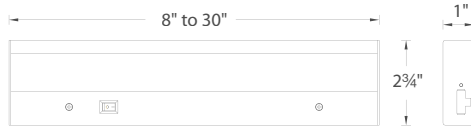

LEDme® PRO AC-LED LIGHT BARS

BA-ACLED

WAC LIGHTING

Responsible Lighting®

PRODUCT DESCRIPTION

Bringing out the best in bold, eye-catching residential, retail and commercial displays, LEDme® PRO AC-LED Light Bars are ideal for counters and cabinets. Thermally efficient, these fixtures are crafted for illuminating heat sensitive perishables and color sensitive apparel, artwork and collectibles.

FEATURES

- High CRI 90+
- Does not require any driver or transformer
- True 1" profile
- Backlighting with parabolic reflector allows a high uniformity of light
- Each light bar includes one "I" connector
- Minimal space between diffusers for a visually seamless line of illumination
- Free of projected heat, UV and IR radiation
- 90,000 hour rated life
- 5 year WAC Lighting product warranty

SPECIFICATIONS

1. **Construction:** Extruded aluminum body with polycarbonate lens.
2. **Power:** Direct 120VAC 60Hz input.
3. **Light Source:** 2700K or 3000K AC LEDs. CRI: 90.
4. **Dimming:** May be dimmed down to 10% with electronic low voltage (ELV) dimmer. Compatible with *LUTRON DVELV-300, SELV-300* Electronic Low Voltage dimmer
5. **Finish:** Abrasion resistant Bronze (BZ), Brushed Aluminum (AL) and White (WT) powder coat.
6. **Standards:** Title 24 CEC Compliant. Energy Star Rated. ETL & cETL Listed.

FIXTURE PERFORMANCE

Model #	Color Temp	Power	Lumens	Efficacy
BA-ACLED8-927	2700K	5.5W	250	45 Lm/W
BA-ACLED8-930	3000K	5.5W	255	46 Lm/W
BA-ACLED12-927	2700K	8W	360	45 Lm/W
BA-ACLED12-930	3000K	8W	365	46 Lm/W
BA-ACLED18-927	2700K	10W	445	45 Lm/W
BA-ACLED18-930	3000K	10W	450	45 Lm/W
BA-ACLED24-927	2700K	15W	700	47 Lm/W
BA-ACLED24-930	3000K	15W	705	47 Lm/W
BA-ACLED30-927*	2700K	17W	765	45 Lm/W
BA-ACLED30-930*	3000K	17W	785	46 Lm/W

* Not Title 24 compliant

ACCESSORIES

6' power cord		BA-PC6-WT	Supplies power in any application.
"I" connector		BA-I-WT	Interconnection for seamless end to end transitions. One included with each light bar.
Interconnect cable		BA-IC12-WT BA-IC24-WT BA-IC36-WT	12" 24" 36" Links two light bars using a single power connection.

ORDER NUMBER

Model#	Length	Color Temp	Finish
BA-ACLED	8 8"	927 2700K 930 3000K	BZ Bronze AL Brushed Aluminum WT White
	12 12"		
	18 18"		
	24 24"		
	30 30"