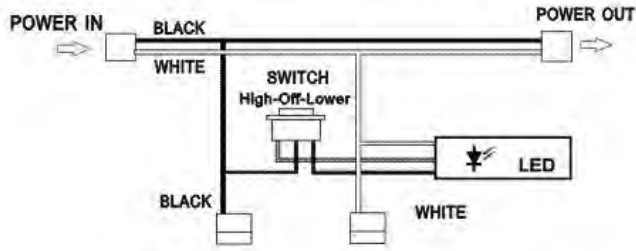

INSTALLATION

Portable Option

Hardwire Option 1

Hardwire Option #2 (using our plastic J box sold separately)

Kitchen Counter Cabinets Architectural Built-ins Computer Desk
Retail Environments Display Cases Medical Facilities Workstations

Portable Wiring

Hardwire Wiring

TECHNICAL SPECIFICATIONS

| | |
|--------------|--|
| Voltage | 120V, 60Hz AC operation |
| LED Brand | Epistar Taiwan |
| Construction | Steel Enclosure |
| Dimensions | H = 1", W=3.5", L = 12"/21"/24"/33"/42" |
| Lead wires | Each task light has 18" interlink cord, and 6' power cord with a plug. |
| Listing | ETL |
| Switching | Low and high switch |
| Wattage | 12" 5W, 21" 7W, 24" 9W, 33" 13W, 42" 16W |
| Diffuser | Frosted glass |
| Packaging | Corrugated box with model number and short description for a kit |
| Lamp specs | LED=3500K Halogen White, 40,000 hours average life. |
| Accessories | End Clip×1, Srews×4, Wire Clip×2, Romex Connector X1 |