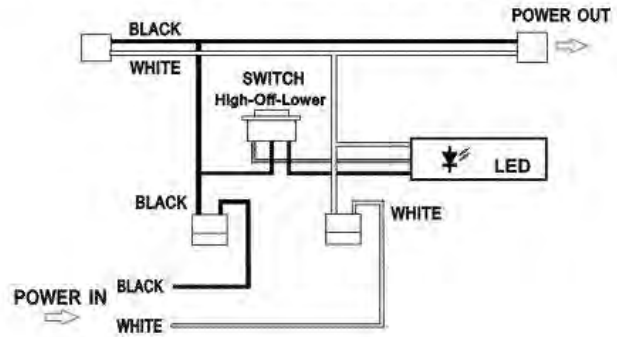

INSTALLATION

Portable Option

Hardwire Option 1

Hardwire Option #2 (using our plastic J box sold separately)

Kitchen Counter Cabinets Architectural Built-ins Computer Desk
Retail Environments Display Cases Medical Facilities Workstations

Portable Wiring

Hardwire Wiring

TECHNICAL SPECIFICATIONS

| | |
|--------------|--|
| Voltage | 120V, 60Hz AC operation |
| LED Brand | Epistar Taiwan |
| Construction | Steel Enclosure |
| Dimensions | H = 1", W=3.5", L = 12"/21"/24"/33"/42" |
| Lead wires | Each task light has 18" interlink cord, and 6' power cord with a plug. |
| Listing | ETL |
| Switching | Low and high switch |
| Wattage | 12" 5W, 21" 7W, 24" 9W, 33" 13W, 42" 16W |
| Diffuser | Frosted glass |
| Packaging | Corrugated box with model number and short description for a kit |
| Lamp specs | LED=3500K Halogen White, 40,000 hours average life. |
| Accessories | End Clip×1, Srews×4, Wire Clip×2, Romex Connector X1 |