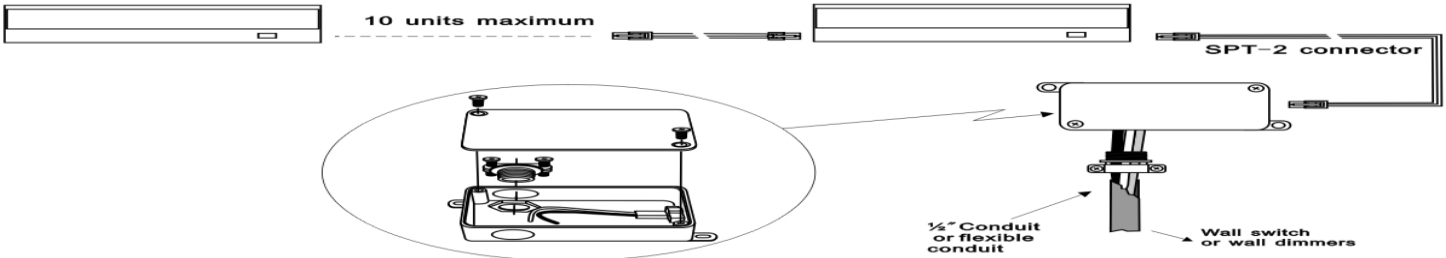

Hardwire Option #2 (using our plastic J box sold separately)

Kitchen Counter   Cabinets   Architectural Built-ins   Computer Desk
Retail Environments   Display Cases   Medical Facilities   Workstations