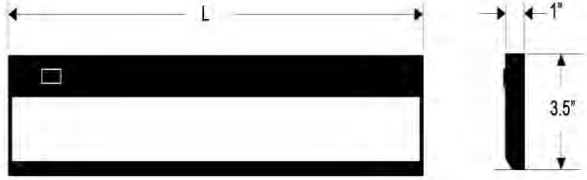

120V LED UNDERCABINET LIGHT

120V LED Undercabinet light provides versatile lighting and require no external power supply. Forsted glass lens produces pleasingly soft light. Linkable up to ten units. Available in five different sizes and three different finishes. Portable or Hardwire Options.