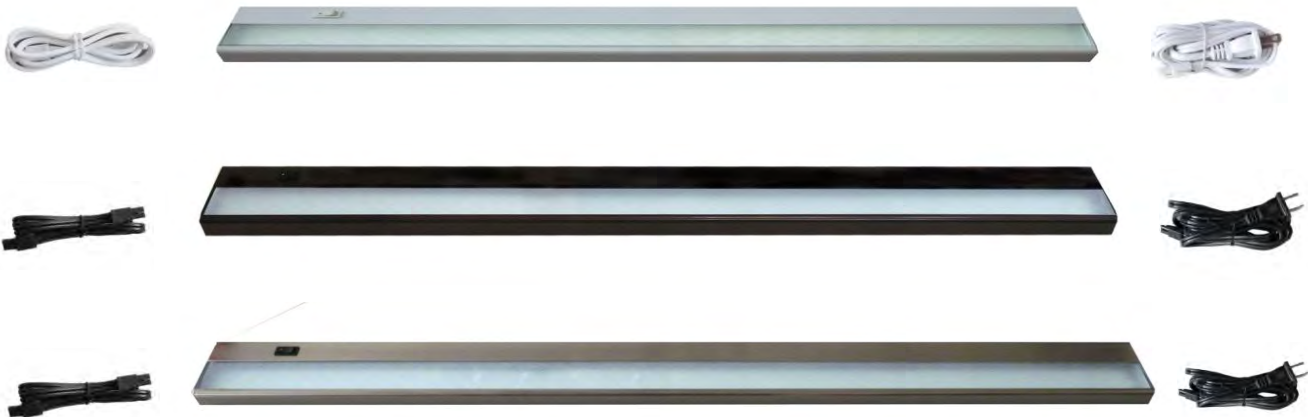

120V LED UNDERCABINET LIGHT

120V LED Undercabinet light provides versatile lighting and require no external power supply. Forsted glass lens produces pleasingly soft light. Linkable up to ten units. Available in five different sizes and three different finishes. Portable or Hardwire Options.

INSTALLATION

Portable Option

Hardwire Option 1

Hardwire Option #2 (using our plastic J box sold separately)

Kitchen Counter Cabinets Architectural Built-ins Computer Desk
Retail Environments Display Cases Medical Facilities Workstations

Portable Wiring

Hardwire Wiring

TECHNICAL SPECIFICATIONS

| | |
|--------------|--|
| Voltage | 120V, 60Hz AC operation |
| LED Brand | Epistar Taiwan |
| Construction | Steel Enclosure |
| Dimensions | H = 1", W=3.5", L = 12"/21"/24"/33"/42" |
| Lead wires | Each task light has 18" interlink cord, and 6' power cord with a plug. |
| Listing | ETL |
| Switching | Low and high switch |
| Wattage | 12" 5W, 21" 7W, 24" 9W, 33" 13W, 42" 16W |
| Diffuser | Frosted glass |
| Packaging | Corrugated box with model number and short description for a kit |
| Lamp specs | LED=3500K Halogen White, 40,000 hours average life. |
| Accessories | End Clip×1, Srews×4, Wire Clip×2, Romex Connector X1 |