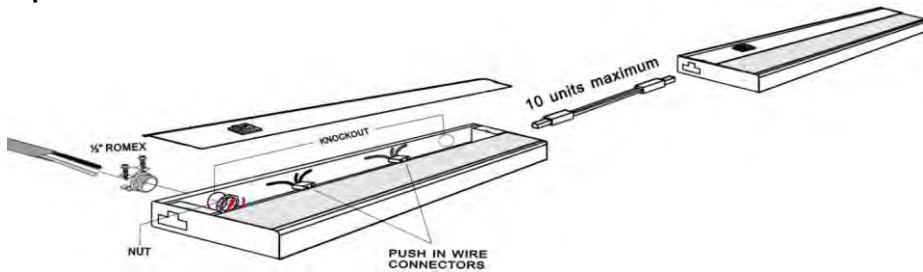

Hardwire Option 1