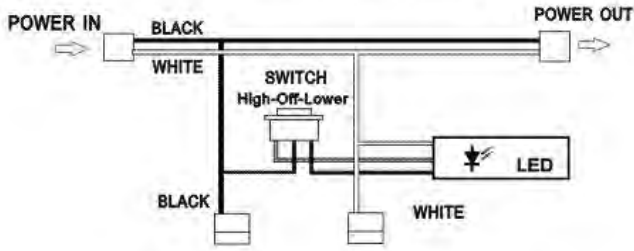

INSTALLATION

Portable Option

Hardwire Option 1

Hardwire Option #2 (using our plastic J box sold separately)

Kitchen Counter Cabinets Architectural Built-ins Computer Desk
Retail Environments Display Cases Medical Facilities Workstations

Portable Wiring

Hardwire Wiring

TECHNICAL SPECIFICATIONS

Voltage	120V, 60Hz AC operation
LED Brand	Epistar Taiwan
Construction	Steel Enclosure
Dimensions	H = 1", W=3.5", L = 12"/21"/24"/33"/42"
Lead wires	Each task light has 18" interlink cord, and 6' power cord with a plug.
Listing	ETL
Switching	Low and high switch
Wattage	12" 5W, 21" 7W, 24" 9W, 33" 13W, 42" 16W
Diffuser	Frosted glass
Packaging	Corrugated box with model number and short description for a kit
Lamp specs	LED=3500K Halogen White, 40,000 hours average life.
Accessories	End Clip×1, Srews×4, Wire Clip×2, Romex Connector X1