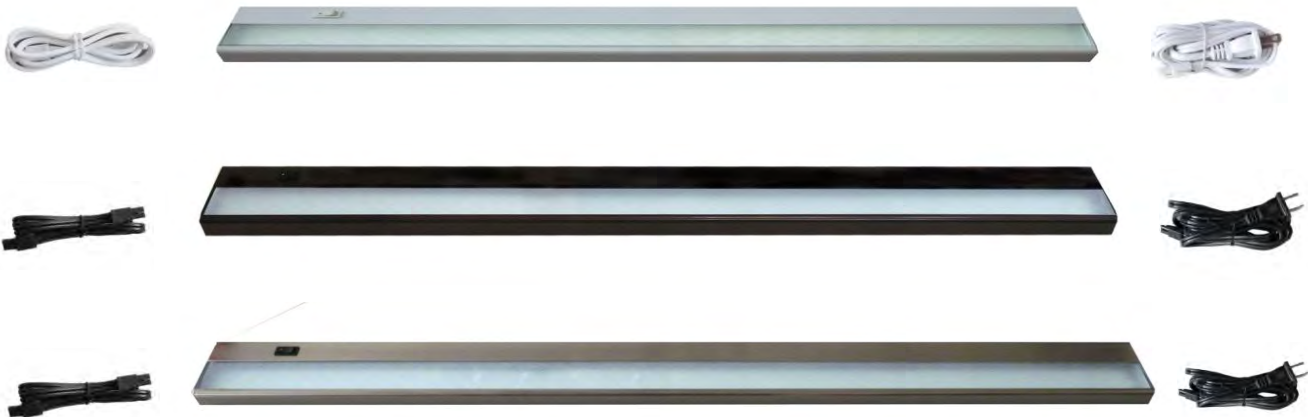

120V LED UNDERCABINET LIGHT

120V LED Undercabinet light provides versatile lighting and require no external power supply. Forsted glass lens produces pleasingly soft light. Linkable up to ten units. Available in five different sizes and three different finishes. Portable or Hardwire Options.

INSTALLATION

Portable Option

Hardwire Option 1

Hardwire Option #2 (using our plastic J box sold separately)

Kitchen Counter Cabinets Architectural Built-ins Computer Desk
Retail Environments Display Cases Medical Facilities Workstations

Portable Wiring

Hardwire Wiring

TECHNICAL SPECIFICATIONS

Voltage	120V, 60Hz AC operation
LED Brand	Epistar Taiwan
Construction	Steel Enclosure
Dimensions	H = 1", W=3.5", L = 12"/21"/24"/33"/42"
Lead wires	Each task light has 18" interlink cord, and 6' power cord with a plug.
Listing	ETL
Switching	Low and high switch
Wattage	12" 5W, 21" 7W, 24" 9W, 33" 13W, 42" 16W
Diffuser	Frosted glass
Packaging	Corrugated box with model number and short description for a kit
Lamp specs	LED=3500K Halogen White, 40,000 hours average life.
Accessories	End Clip×1, Srews×4, Wire Clip×2, Romex Connector X1