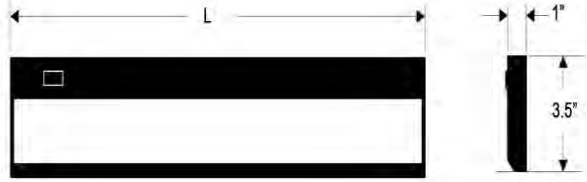

120V LED UNDERCABINET LIGHT

120V LED Undercabinet light provides versatile lighting and require no external power supply. Forsted glass lens produces pleasingly soft light. Linkable up to ten units. Available in five different sizes and three different finishes. Portable or Hardwire Options.