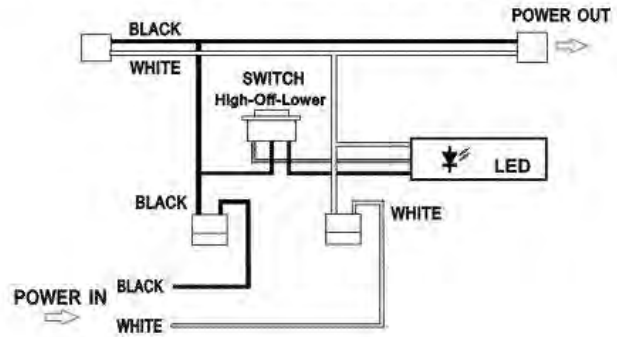

INSTALLATION

Portable Option

Hardwire Option 1

Hardwire Option #2 (using our plastic J box sold separately)

Kitchen Counter Cabinets Architectural Built-ins Computer Desk
Retail Environments Display Cases Medical Facilities Workstations

Portable Wiring

Hardwire Wiring

TECHNICAL SPECIFICATIONS

Voltage	120V, 60Hz AC operation
LED Brand	Epistar Taiwan
Construction	Steel Enclosure
Dimensions	H = 1", W=3.5", L = 12"/21"/24"/33"/42"
Lead wires	Each task light has 18" interlink cord, and 6' power cord with a plug.
Listing	ETL
Switching	Low and high switch
Wattage	12" 5W, 21" 7W, 24" 9W, 33" 13W, 42" 16W
Diffuser	Frosted glass
Packaging	Corrugated box with model number and short description for a kit
Lamp specs	LED=3500K Halogen White, 40,000 hours average life.
Accessories	End Clip×1, Srews×4, Wire Clip×2, Romex Connector X1