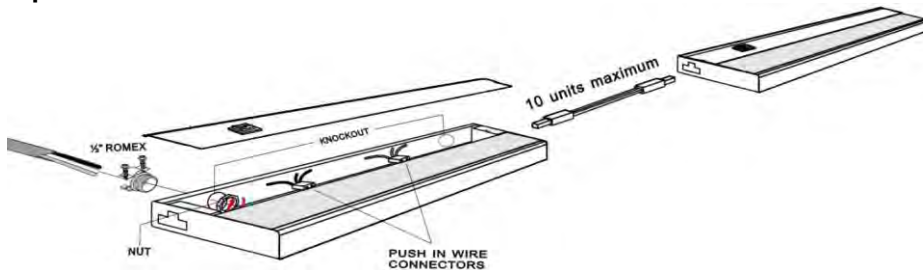

Hardwire Option 1