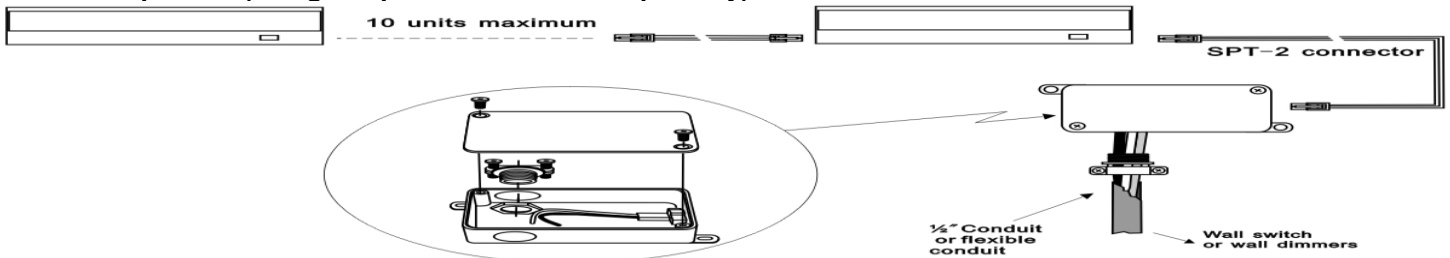

Hardwire Option #2 (using our plastic J box sold separately)

Kitchen Counter   Cabinets   Architectural Built-ins   Computer Desk
Retail Environments   Display Cases   Medical Facilities   Workstations