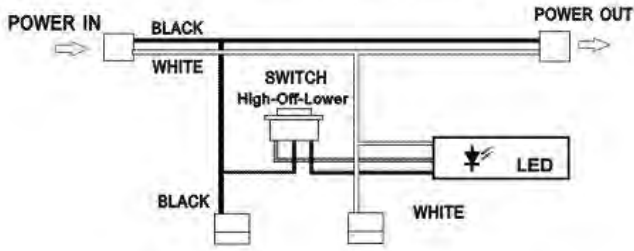

INSTALLATION

Portable Option

Hardwire Option 1

Hardwire Option #2 (using our plastic J box sold separately)

- Kitchen Counter
- Cabinets
- Architectural Built-ins
- Computer Desk
- Retail Environments
- Display Cases
- Medical Facilities
- Workstations

Portable Wiring

Hardwire Wiring

TECHNICAL SPECIFICATIONS

Voltage	120V, 60Hz AC operation
LED Brand	Epistar Taiwan
Construction	Steel Enclosure
Dimensions	H = 1", W=3.5", L = 12"/21"/24"/33"/42"
Lead wires	Each task light has 18" interlink cord, and 6' power cord with a plug.
Listing	ETL
Switching	Low and high switch
Wattage	12" 5W, 21" 7W, 24" 9W, 33" 13W, 42" 16W
Diffuser	Frosted glass
Packaging	Corrugated box with model number and short description for a kit
Lamp specs	LED=3500K Halogen White, 40,000 hours average life.
Accessories	End Clip×1, Srews×4, Wire Clip×2, Romex Connector X1