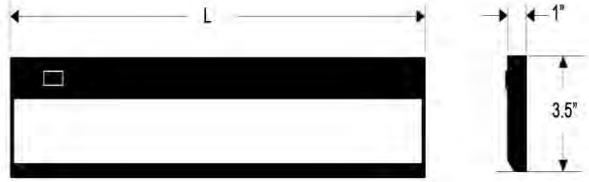

120V LED UNDERCABINET LIGHT

120V LED Undercabinet light provides versatile lighting and require no external power supply. Forsted glass lens produces pleasingly soft light. Linkable up to ten units. Available in five different sizes and three different finishes. Portable or Hardwire Options.