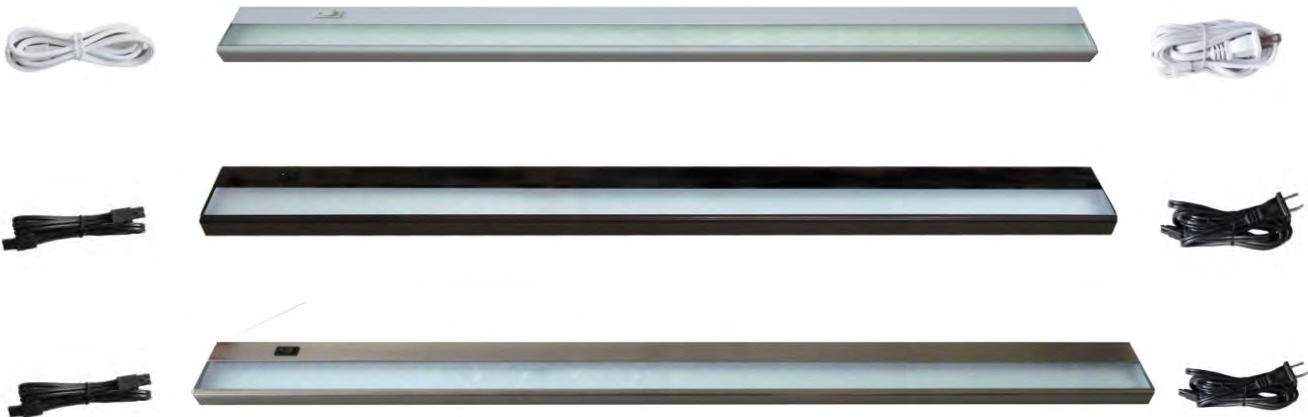

120V LED UNDERCABINET LIGHT

120V LED Undercabinet light provides versatile lighting and require no external power supply. Forsted glass lens produces pleasingly soft light. Linkable up to ten units. Available in five different sizes and three different finishes. Portable or Hardwire Options.

INSTALLATION

Portable Option

Hardwire Option 1

Hardwire Option #2 (using our plastic J box sold separately)

- Kitchen Counter
- Cabinets
- Architectural Built-ins
- Computer Desk
- Retail Environments
- Display Cases
- Medical Facilities
- Workstations

Portable Wiring

Hardwire Wiring

TECHNICAL SPECIFICATIONS

Voltage	120V, 60Hz AC operation
LED Brand	Epistar Taiwan
Construction	Steel Enclosure
Dimensions	H = 1", W=3.5", L = 12"/21"/24"/33"/42"
Lead wires	Each task light has 18" interlink cord, and 6' power cord with a plug.
Listing	ETL
Switching	Low and high switch
Wattage	12" 5W, 21" 7W, 24" 9W, 33" 13W, 42" 16W
Diffuser	Frosted glass
Packaging	Corrugated box with model number and short description for a kit
Lamp specs	LED=3500K Halogen White, 40,000 hours average life.
Accessories	End Clip×1, Srews×4, Wire Clip×2, Romex Connector X1