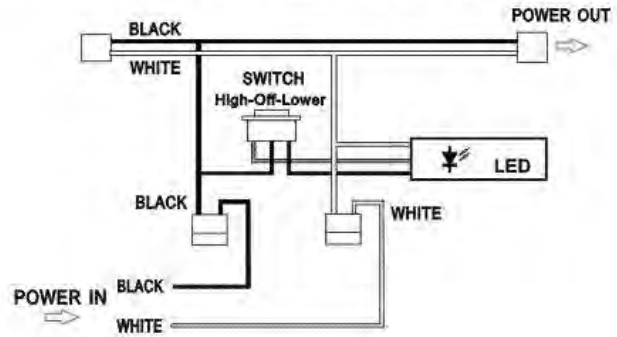

INSTALLATION

Portable Option

Hardwire Option 1

Hardwire Option #2 (using our plastic J box sold separately)

- Kitchen Counter
- Cabinets
- Architectural Built-ins
- Computer Desk
- Retail Environments
- Display Cases
- Medical Facilities
- Workstations

Portable Wiring

Hardwire Wiring

TECHNICAL SPECIFICATIONS

Voltage	120V, 60Hz AC operation
LED Brand	Epistar Taiwan
Construction	Steel Enclosure
Dimensions	H = 1", W=3.5", L = 12"/21"/24"/33"/42"
Lead wires	Each task light has 18" interlink cord, and 6' power cord with a plug.
Listing	ETL
Switching	Low and high switch
Wattage	12" 5W, 21" 7W, 24" 9W, 33" 13W, 42" 16W
Diffuser	Frosted glass
Packaging	Corrugated box with model number and short description for a kit
Lamp specs	LED=3500K Halogen White, 40,000 hours average life.
Accessories	End Clip×1, Srews×4, Wire Clip×2, Romex Connector X1