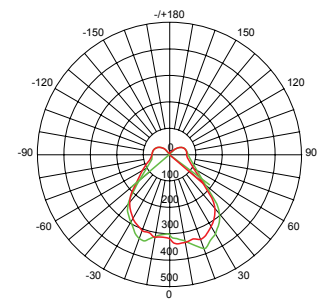

Specifications

Input Power	Input Voltage	Lumen Output	Beam Angle	Center Beam	CCT
6.5 W	120 V	500 lm	250°	128 cd	3000 K
CRI	Luminous Efficacy	Power Factor	Input Current	Base	Lamp Lifespan
80	76 lm/W	0.8	0.05 A	E12	25,000 Hrs.

Product Features

Instant-On/Off

Mercury Free

Energy Efficient

Product Dimensions

Product Photometric Data

UNIT: cd
— C0/180, 49.0, 48.9
— C90/270, 49.0, 52.2