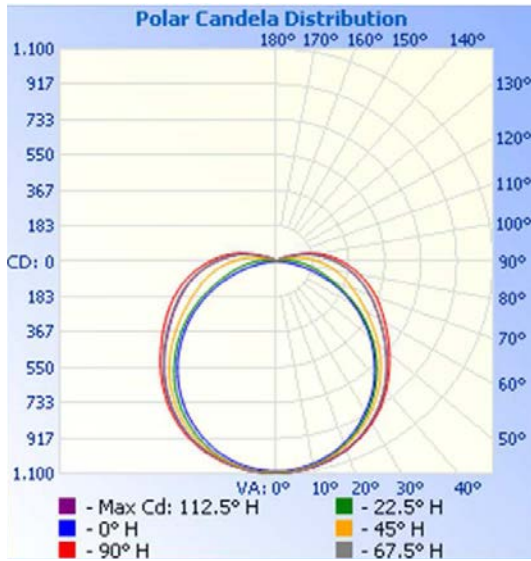

SPECIFICATIONS:

ITEM	SPECIFICATION	LSP4805SU44DVXX		LSP9605SU55DVXX		LSP9605SU80DVXX	
		DETAILS		DETAILS		DETAILS	
GENERAL PERFORMANCE	Spacing Criteria	Contact MaxLite for layout details					
	Lumens Delivered (lm)	3900*	4106	5700*	6300*	8013	8400*
	Efficacy (lm/W)	100*	105.8	95*	103*	100	105*
	CCT	3500K	5184K	3500K	5000K	3500K	5000K
	Lumen Maintenance (L70)	50,000 Hrs					
ELECTRICAL	Power Consumption	38.8W		60W*		80.1W	
	Input Voltage (V)	120-277V					
	Power Factor	>.99 @ 120VAC; >.91 @ 277VAC					
	Line Voltage linking	15 units max		12 Units max		10 Units max	
	Operating Cycle	50/60 Hz					
	Control	0-10v Three wire lead; Dimming range 30%-100%					
SENSOR	Linking	30 Fixtures		20 Fixtures*		10 Fixtures*	
	Type	Omni-directional PUR with Daylight Harvesting					
	Max load	MAX 800W					
	Ambient Level	Selectable (3) Level					
	Time Delay	Selectable (1 min - 30 min)					
	Dimming Levels	0 / 33% / 50% Selectable					
PHYSICAL	Dimensions	46.3" L x 4.9" W x 1.8" H		92.7" L x 4.9" W x 1.8" H			
	Weight	4.75 lbs		9.5 lbs			
	Housing	6063 Aluminum					
	Lens	Translucent White Polycarbonate					
	Mounting	Surface or Suspended					
	Operating Temperature	-20°C to 40°C (-4°F to 104°F)					
CERTIFICATION	Certification	UL, FCC, LM80		UL, FCC, LM80, DLC		UL, FCC, LM80, DLC	
	Material Usage	Damp (Covered)					
	Environment	IESNA LM-80					
	Warranty	5 Year					

*PENDING LM-79 confirmation, for reference only

POLAR CANDELA DISTRIBUTION:

ISOFOOTCANDLE PLOT: