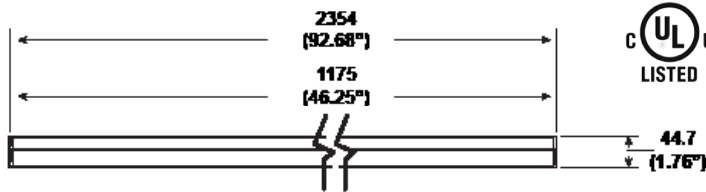

POLYGON™ LINEAR LED FIXTURE

LSP SERIES

4' Model

PRODUCT DESCRIPTION:

Integrating multiple mounting and optic possibilities into a sleek form factor, MaxLite's Polygon LED Linear fixture is an efficient alternative to fluorescent lighting that enhances any commercial or industrial space. The Polygon is offered in low bay and parking optic distributions. Its premium appearance suits indoor classrooms, offices and long, linear conference rooms, but is versatile enough for applications such as large packing and sorting areas.

ORDERING INFORMATION

ORDER NUMBER	MODEL	WATTS (NOMINAL)	DESCRIPTION	DIMENSION (L" x W" x H")	CCT
75172	LSP4805SU44DV35*	44	Polygon Linear LED 4' Lowbay Fixture	46.3" x 4.9" x 1.8"	3500K
75174	LSP4805SU44DV50*	44	Polygon Linear LED 4' Lowbay Fixture	46.3" x 4.9" x 1.8"	5000K
75176	LSP9605SU55DV35* †	55	Polygon Linear LED 8' Lowbay Fixture	92.7" X 4.9" X 1.8"	3500K
75178	LSP9605SU55DV50* †	55	Polygon Linear LED 8' Lowbay Fixture	92.7" X 4.9" X 1.8"	5000K
75180	LSP9605SU80DV35*	80	Polygon Linear LED 8' Lowbay Fixture	92.7" X 4.9" X 1.8"	3500K
75182	LSP9605SU80DV50*	80	Polygon Linear LED 8' Lowbay Fixture	92.7" X 4.9" X 1.8"	5000K