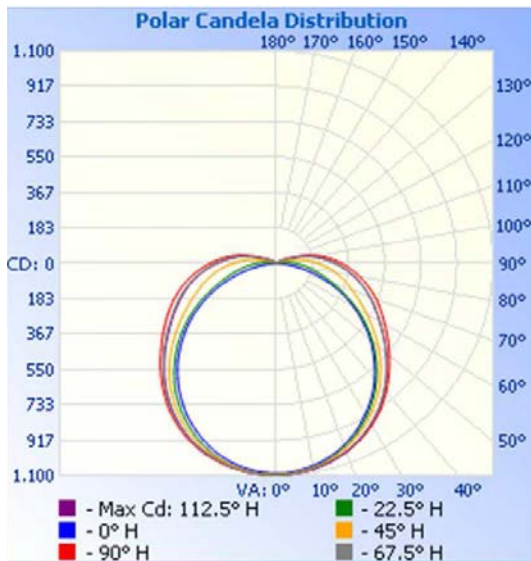

POLAR CANDELA DISTRIBUTION: