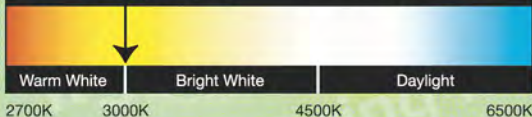

# lighting facts<sup>®</sup>

A Program of the U.S. DOE

Light Output (Lumens)	1095
Watts	15
Lumens per Watt (Efficacy)	67

Color Accuracy	81
Color Rendering Index (CRI)	

**Light Color**

Correlated Color Temperature (CCT)

**3000 (Bright White)**

All results are according to IESNA LM-79-2008: *Approved Method for the Electrical and Photometric Testing of Solid-State Lighting*. The U.S. Department of Energy (DOE) verifies product test data and results.