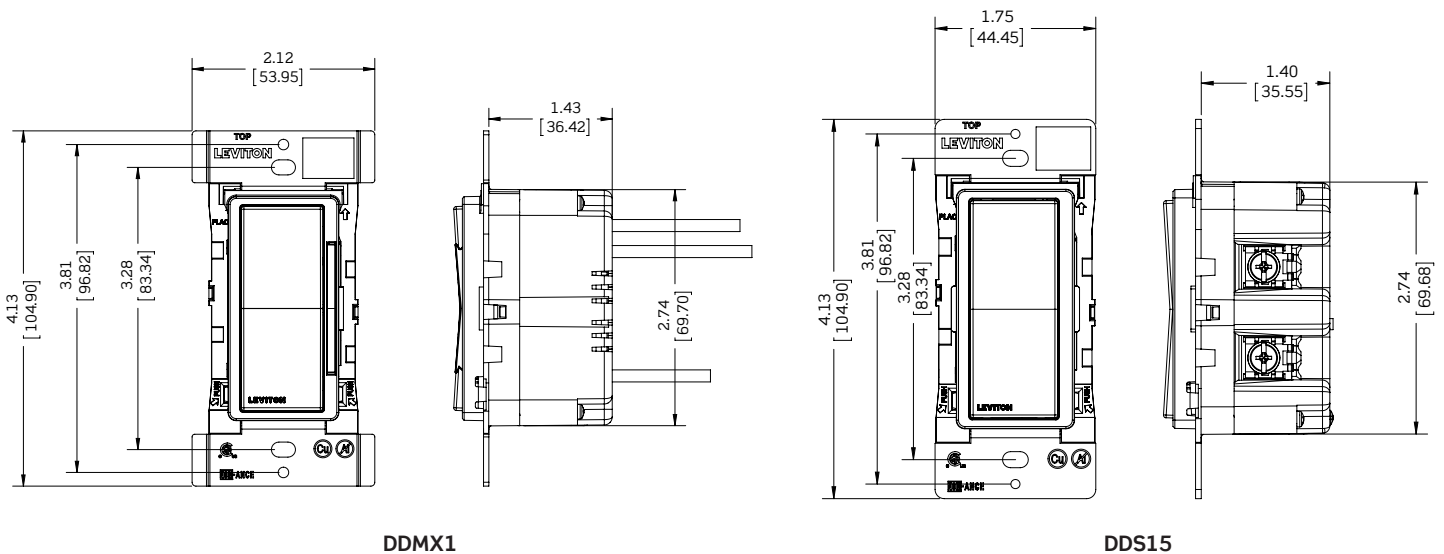

Dimensional Drawings

Wiring Diagrams

Cat. No. DDMX1 (Neutral connection required)

Single Pole

3-Way

Cat. No. DDS15 (Neutral connection required)

Single Pole

3-Way