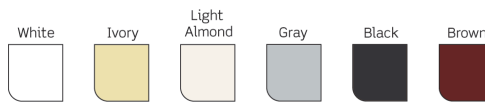

Decora® Digital Controls with Bluetooth® Technology

Decora Digital Controls are compatible with Decora and Decora Plus™ screwless wallplates and are available in the following colors.

Color selection varies by model.