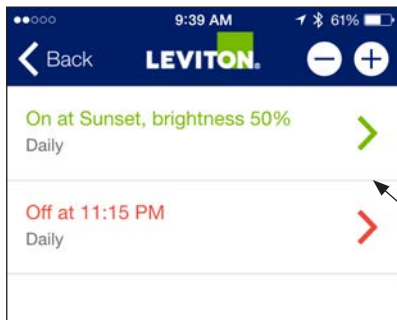

Scheduling Events

Click (+) to add a new event or (-) to delete an existing event

Summary of programmed events