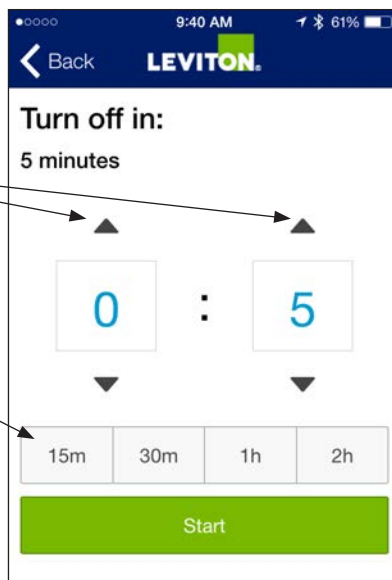

Sleep Timer

Tap Arrows to increase/decrease time

OR

Tap for a preset time

Visit our Website at: www.leviton.com/decoradigital

© 2015 Leviton Manufacturing Co., Inc. All rights reserved.
All trademarks are the property of their respective owners.

App Store, Google Play and the Bluetooth word marks and logos are the registered trademarks of Apple Inc., Google Inc. and Bluetooth SIG, Inc., respectively, and any use of such marks by Leviton is under license. All other third party trademarks are the property of their respective owners.