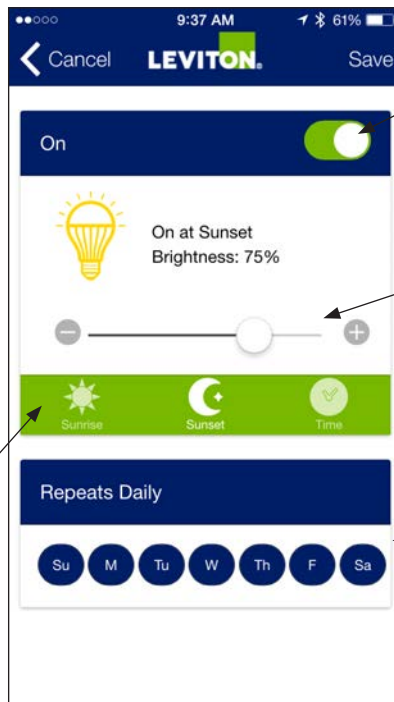

## Basic Controls

Slide to adjust light level (-) to dim, (+) to brighten\*

Tap to schedule one or multiple timed events so lights turn on and off automatically at programmed days and times

Tap to change Bulb Type, program Fade Rates\*, set Minimum and Maximum light levels\*, program Daylight Savings Time Options and Randomize Scheduled Events

Tap to change the device name

Slide or tap to turn light ON and OFF

Tap to set countdown timer

*\*Dimmer function only. Not applicable to Switch.*

## Scheduling Events

Click (+) to add a new event or (-) to delete an existing event

Summary of programmed events

Slide or tap to turn event ON or OFF

Select event brightness level\*

Select Event Time: Sunrise, Sunset or set a specific time