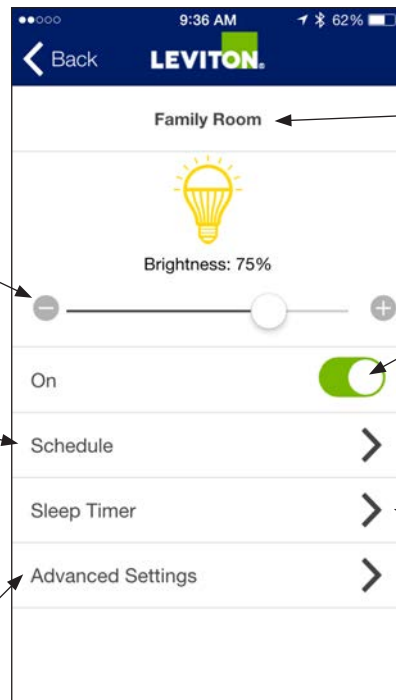

## Pair Dimmer or Switch to smartphone or tablet

Click (+) to add a new device or (-) to delete an existing device

## Basic Controls

Slide to adjust light level (-) to dim, (+) to brighten\*

Tap to schedule one or multiple timed events so lights turn on and off automatically at programmed days and times

Tap to change Bulb Type, program Fade Rates\*, set Minimum and Maximum light levels\*, program Daylight Savings Time Options and Randomize Scheduled Events

Tap to change the device name

Slide or tap to turn light ON and OFF

Tap to set countdown timer

*\*Dimmer function only. Not applicable to Switch.*