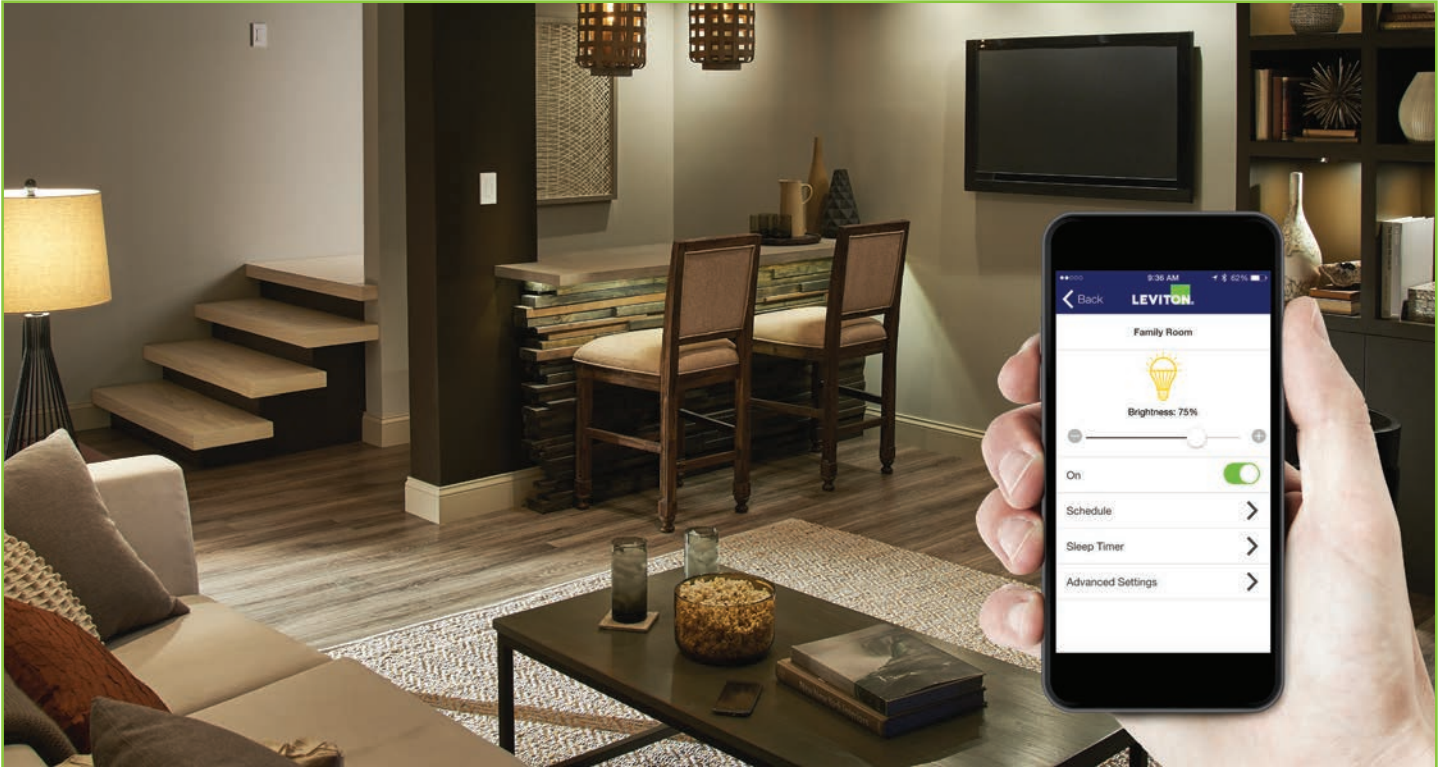

Product Bulletin for Decora® Digital Controls with Bluetooth® Technology

Lighting Control in the palm of your hand.

Dim and Time Lighting via App

The next generation of lighting control technology is here with the new Decora® Digital Dimmer and Digital Switch with Bluetooth® technology. These innovative devices work using the Decora Digital Dimmer & Timer App that can be easily downloaded to smartphones or tablets and paired to the Leviton Dimmer or Switch using Bluetooth technology. Decora Digital Controls with Bluetooth technology provide local control within a 30 foot* range without the need of a hub, gateway or internet connection, bridging the gap between traditional dimmers and whole-house automation systems.

Decora Digital Dimmer - a powerful device combining the best of Leviton dimmer and timer functions with today's technology. Just use your smartphone or tablet to control, adjust and time lighting for daily activities or to ensure a "lived-in" look while away.

Decora Digital Switch - users enjoy the combined functions of a standard wall switch and a countdown or programmable timer switch in one attractive device. Using the app to set timer functions makes it quick and easy to control lights.

Decora Digital Dimmer & Timer App - compatible with Apple and Android smartphones or tablets; offers simple, intuitive on-screen menu options to independently control dimmers and switches within a 30 foot range.

Decora Digital Devices are ideal for living rooms, bedrooms, kitchens, dining rooms, home offices, outdoors or anywhere full control of lighting is desired.