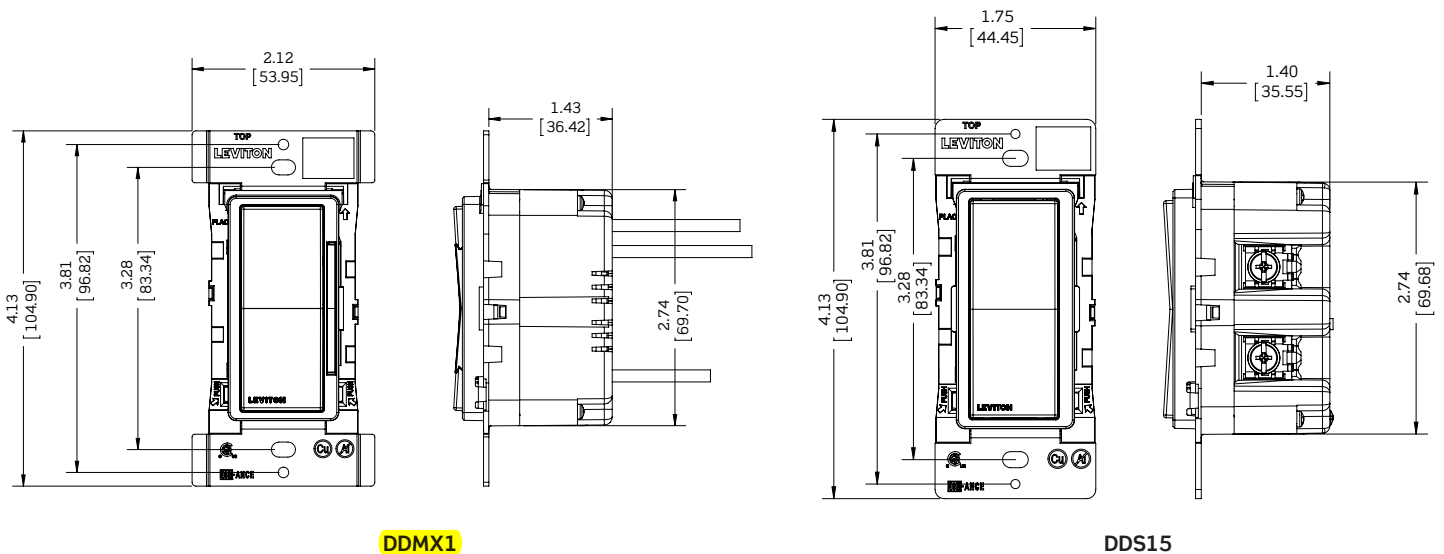

Dimensional Drawings

Wiring Diagrams

Cat. No. DDMX1 (Neutral connection required)

Single Pole

3-Way

Cat. No. DDS15 (Neutral connection required)

Single Pole

3-Way