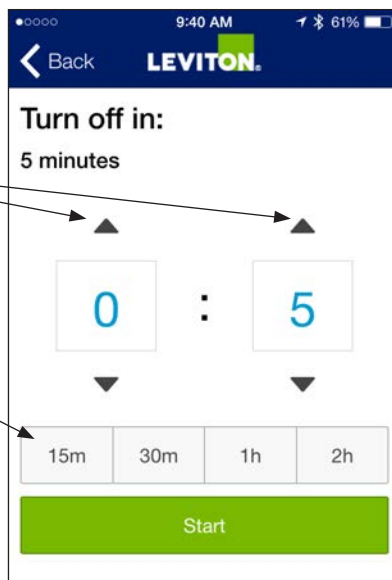

Tap to change Bulb Type, program Fade Rates*, set Minimum and Maximum light levels*, program Daylight Savings Time Options and Randomize Scheduled Events

Tap to change the device name

Slide or tap to turn light ON and OFF

Tap to set countdown timer

*Dimmer function only. Not applicable to Switch.

Scheduling Events

Click (+) to add a new event or (-) to delete an existing event

Summary of programmed events

Slide or tap to turn event ON or OFF

Select event brightness level*

Select Event Time: Sunrise, Sunset or set a specific time

Select day(s) of the week for event

**Dimmer function only. Not applicable to Switch.*

Sleep Timer

Tap Arrows to increase/decrease time