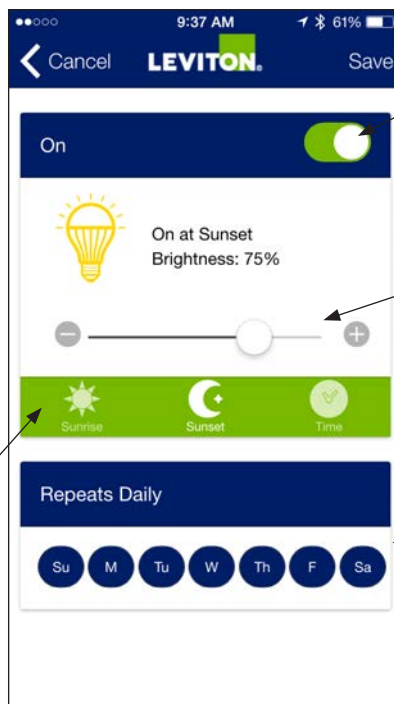

Tap to change Bulb Type, program Fade Rates*, set Minimum and Maximum light levels*, program Daylight Savings Time Options and Randomize Scheduled Events

Tap to change the device name

Slide or tap to turn light ON and OFF

Tap to set countdown timer

*Dimmer function only. Not applicable to Switch.

Scheduling Events

Click (+) to add a new event or (-) to delete an existing event

Summary of programmed events

Slide or tap to turn event ON or OFF

Select event brightness level*

Select Event Time: Sunrise, Sunset or set a specific time

Select day(s) of the week for event

**Dimmer function only. Not applicable to Switch.*

Sleep Timer

Tap Arrows to increase/decrease time