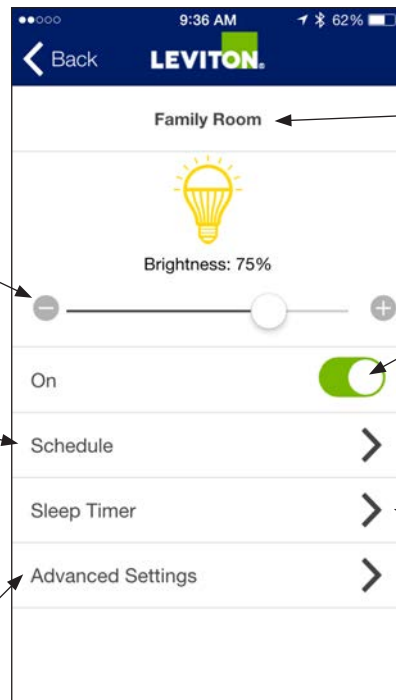

Pair Dimmer or Switch to smartphone or tablet

Click (+) to add a new device or (-) to delete an existing device

Basic Controls

Slide to adjust light level (-) to dim, (+) to brighten*

Tap to schedule one or multiple timed events so lights turn on and off automatically at programmed days and times

Tap to change Bulb Type, program Fade Rates*, set Minimum and Maximum light levels*, program Daylight Savings Time Options and Randomize Scheduled Events

Tap to change the device name

Slide or tap to turn light ON and OFF

Tap to set countdown timer

*Dimmer function only. Not applicable to Switch.

Scheduling Events

Click (+) to add a new event or (-) to delete an existing event

Summary of programmed events

Slide or tap to turn event ON or OFF

Select event brightness level*

Select Event Time: Sunrise, Sunset or set a specific time

Select day(s) of the week for event

**Dimmer function only. Not applicable to Switch.*

Sleep Timer

Tap Arrows to increase/decrease time