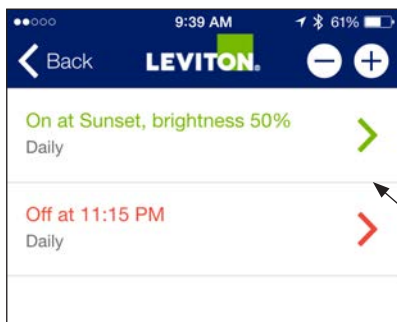

Scheduling Events

Click (+) to add a new event or (-) to delete an existing event

Summary of programmed events