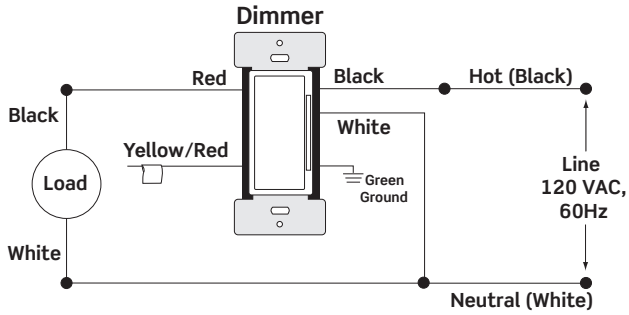

Wiring Diagrams

Cat. No. DDMX1 (Neutral connection required)

Single Pole