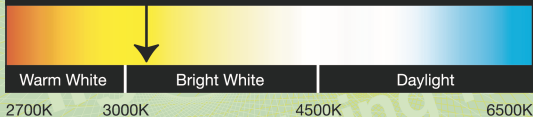

LED

lighting facts[®]

A Program of the U.S. DOE

Light Output (Lumens)	482
Watts	6.01
Lumens per Watt (Efficacy)	80.2

Color Accuracy	84
Color Rendering Index (CRI)	

Light Color

Correlated Color Temperature (CCT)

3164 (Bright White)

All results are according to IESNA LM-79-2008: *Approved Method for the Electrical and Photometric Testing of Solid-State Lighting*. The U.S. Department of Energy (DOE) verifies product test data and results.