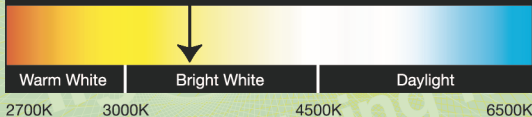

# lighting facts<sup>®</sup>

A Program of the U.S. DOE

Light Output (Lumens)	900
Watts	13
Lumens per Watt (Efficacy)	69.23

Color Accuracy	84
Color Rendering Index (CRI)	

**Light Color**

Correlated Color Temperature (CCT)

**3500 (Bright White)**

All results are according to IESNA LM-79-2008: *Approved Method for the Electrical and Photometric Testing of Solid-State Lighting*. The U.S. Department of Energy (DOE) verifies product test data and results.