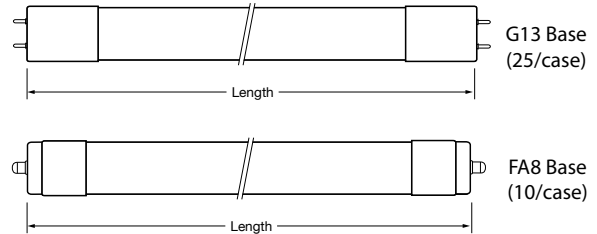

Ordering Code	Description	Watts (W)	Nom. Length (in)	Approx Lumens (lm)	Color Temp (K)	Beam Angle	CRI	Base	Avg Life (hrs)
64540-GEN	LED 9T8/24/830 DR	9	24	1150	3000	230°	83	G13	50,000
64541-GEN	LED 9T8/24/835 DR	9	24	1150	3500	230°	83	G13	50,000
64542-GEN	LED 9T8/24/840 DR	9	24	1150	4000	230°	83	G13	50,000
64543-GEN	LED 9T8/24/850 DR	9	24	1150	5000	230°	83	G13	50,000
64545-GEN	LED 11T8/36/830 DR	11	36	1450	3000	230°	83	G13	50,000
64546-GEN	LED 11T8/36/835 DR	11	36	1450	3500	230°	83	G13	50,000
64547-GEN	LED 11T8/36/840 DR	11	36	1450	4000	230°	83	G13	50,000
64548-GEN	LED 11T8/36/850 DR	11	36	1450	5000	230°	83	G13	50,000
64549-GEN	LED 12T8/48/830 DR	12	48	1800	3000	230°	83	G13	50,000
64550-GEN	LED 12T8/48/835 DR	12	48	1800	3500	230°	83	G13	50,000
64551-GEN	LED 12T8/48/840 DR	12	48	1800	4000	230°	83	G13	50,000
64536-GEN	LED 12T8/48/850 DR	12	48	1800	5000	230°	83	G13	50,000
64553-GEN	LED 14T8/48/830 DR	14	48	1800	3000	230°	83	G13	50,000
64552-GEN	LED 14T8/48/835 DR	14	48	1800	3500	230°	83	G13	50,000
64539-GEN	LED 14T8/48/840 DR	14	48	1800	4000	230°	83	G13	50,000
64538-GEN	LED 14T8/48/850 DR	14	48	1800	5000	230°	83	G13	50,000
64537-GEN	LED 17T8/48/830 DR	17	48	2200	3000	230°	83	G13	50,000
64532-GEN	LED 17T8/48/835 DR	17	48	2200	3500	230°	83	G13	50,000
64533-GEN	LED 17T8/48/840 DR	17	48	2200	4000	230°	83	G13	50,000
64534-GEN	LED 17T8/48/850 DR	17	48	2200	5000	230°	83	G13	50,000
64555-GEN	LED 24T8/96/830 DR*	24	96	3500	3000	230°	83	FA8	50,000
64556-GEN	LED 24T8/96/835 DR*	24	96	3500	3500	230°	83	FA8	50,000
64557-GEN	LED 24T8/96/840 DR*	24	96	3500	4000	230°	83	FA8	50,000
64558-GEN	LED 24T8/96/850 DR*	24	96	3500	5000	230°	83	FA8	50,000
64554-GEN	LED 35T8/96/830 DR*	33	96	4400	3000	230°	83	FA8	50,000
64528-GEN	LED 35T8/96/835 DR*	33	96	4400	3500	230°	83	FA8	50,000
64527-GEN	LED 35T8/96/840 DR*	33	96	4400	4000	230°	83	FA8	50,000
64526-GEN	LED 35T8/96/850 DR*	33	96	4400	5000	230°	83	FA8	50,000