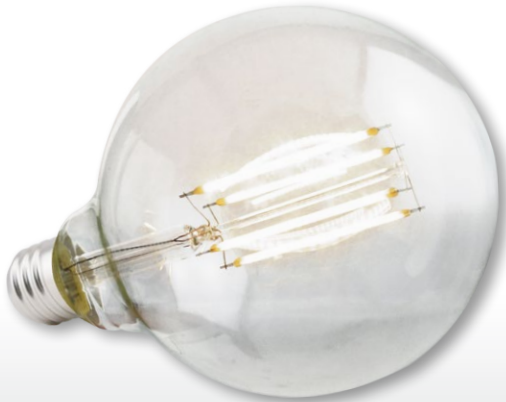

# G40 5W FILAMENT DIM. TITANIUM LED SERIES

PRO

- ⌚ Omnidirectional: 330° beam angle
- ⌚ High efficacy 86 LPW in Soft White
- ⌚ Micro-designed driver - No heatsink required
- ⌚ Comfortable warm diffused light
- ⌚ Vintage globe look fits all applications
- ⌚ Smooth dimming with existing installations

LM 79

LM 80

TM 21

5W REPLACES

40W  
Inc.

80% Energy Savings

\$71 Savings  
per lamp\*

15,000 H

## FILAMENT PRODUCT FEATURES

The GREEN CREATIVE Filament Series features a wide variety of vintage style bulbs that use the latest in LED technology. Each filament bulb uses a high quality LED package which results in longer lifetimes and higher efficacies. Each lamp's micro-designed driver provides excellent dimming performance without the need for a heat sink.