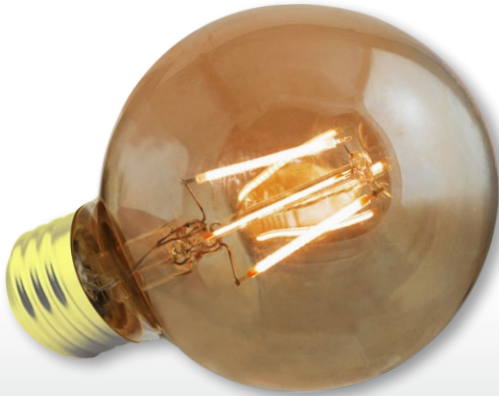

G25 4.5W FILAMENT DIM. TITANIUM LED SERIES

PRO

- ⌚ Omnidirectional: 330° beam angle
- ⌚ High efficacy 84 LPW in Extra Warm White
- ⌚ Micro-designed driver - No heatsink required
- ⌚ Comfortable warm diffused light
- ⌚ Vintage globe look fits all applications
- ⌚ Smooth dimming with existing installations

LM 79

LM 80

TM 21

4.5W REPLACES

40W
Inc.

80% Energy Savings

\$76 Savings
per lamp*

15,000 H

DIMMABLE

84
LPW

EFFICACY

3
YR
WARRANTY

80
CRI (Ra)

OMNI
DIRECTIONAL

FILAMENT PRODUCT FEATURES

The GREEN CREATIVE Filament Series features a wide variety of vintage style bulbs that use the latest in LED technology. Each filament bulb uses a high quality LED package which results in longer lifetimes and higher efficacies. Each lamp's micro-designed driver provides excellent dimming performance without the need for a heat sink.

G25 4.5W FILAMENT DIM. TITANIUM LED SERIES

APPLICATIONS

Chandelier Lighting

General Lighting

Ambient Lighting

Ref.#: DS136-G25-F-4.5W-DIM-A

SPECIFICATIONS

Product Model	57894 4.5FG25DIM/824/A
Type	G25
Base	E26
Power (W)	4.5
Voltage - Frequency	120V 60Hz
Color Temp. (ANSI)	Extra Warm White 2400K
CRI (Ra)	80
Typical lumens (lm)	380
Efficacy (LPW)	84
Beam Angle	330°
Dimmable	Yes**
Power Factor	0.9
Rated Lifetime - L70 (hrs.)	15,000
Dia. x MOL	3.15"x4.41" (80x112mm)
Weight (lb. / g)	0.11lb. / 50g