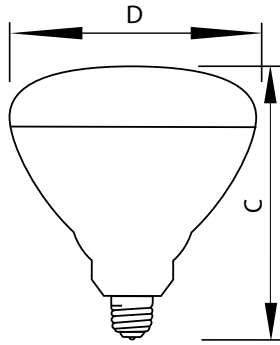

Reflector BR38 Flood

Dimensional drawing

100W E26 120V BR38 Red

Product

100PAR/1/R 120V 6/1 PK

E26, BR38