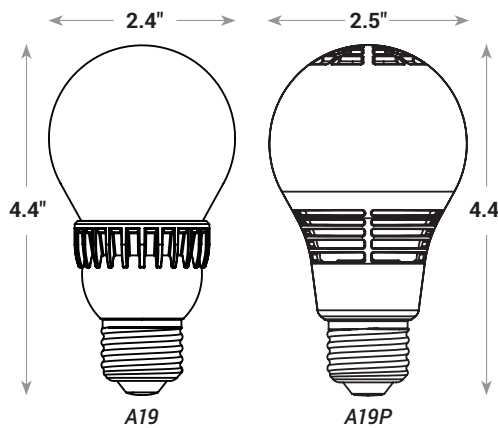

LED A19

The Biggest Thing Since the Light Bulb.™

CREE 

Brilliantly Designed, Energy Efficient, Long Lasting LED Bulbs.

The Cree® LED A19 75W, 60W and 40W equivalent bulbs deliver up to 1100 lumens of warm 2700K light or cool 5000K light at up to 89 lumens per watt. These lamps are ENERGY STAR® qualified and designed to last 25,000 hours while consuming at least **85% less energy when compared to the incandescent bulbs they replace.**

***Lifetime Savings over \$100!**

Replaces 75W, 60W and 40W A-Lamps

Available in Bulk Pack or Single Pack options.

- Weighs 1.7 to 3.9 oz with a standard E26 base
- Dimmable with most standard dimmers
- Instant on to full brightness
- Shatter-resistant for safety
- 25,000 hour rated life
- Cree LED Filament Tower™ Technology or 4Flow™ Filament Technology
- 3-year limited warranty
- CRI: 80
- Mercury free
- Damp rated**
- ENERGY STAR® qualified