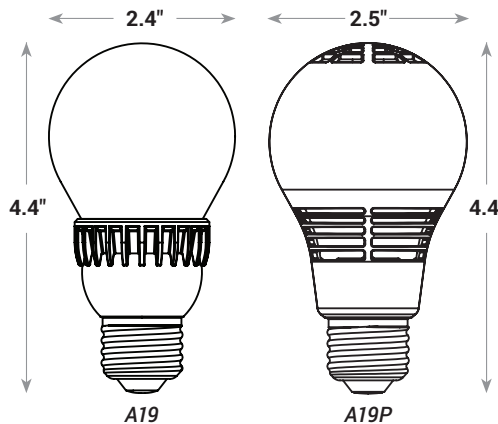

LED A19

The Biggest Thing Since the Light Bulb.™

CREE 

Brilliantly Designed, Energy Efficient, Long Lasting LED Bulbs.

The Cree® LED A19 75W, 60W and 40W equivalent bulbs deliver up to 1100 lumens of warm 2700K light or cool 5000K light at up to 89 lumens per watt. These lamps are ENERGY STAR® qualified and designed to last 25,000 hours while consuming at least **85% less energy when compared to the incandescent bulbs they replace.**

***Lifetime Savings over \$100!**

Replaces 75W, 60W and 40W A-Lamps

Available in Bulk Pack or Single Pack options.

- Weighs 1.7 to 3.9 oz with a standard E26 base
- Dimmable with most standard dimmers
- Instant on to full brightness
- Shatter-resistant for safety
- 25,000 hour rated life
- Cree LED Filament Tower™ Technology or 4Flow™ Filament Technology
- 3-year limited warranty
- CRI: 80
- Mercury free
- Damp rated**
- ENERGY STAR® qualified