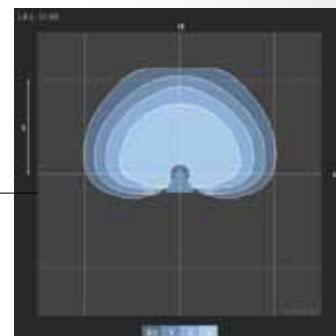

ORDERING INFO:

Example: OLLWD

SERIES	COLOR TEMPERATURE	VOLTAGE	FINISH
OLSR	(blank) 4000k	(blank) MVOLT(120V-277V)	DDB Dark Bronze
OLLS			WH White

Value and versatility defined