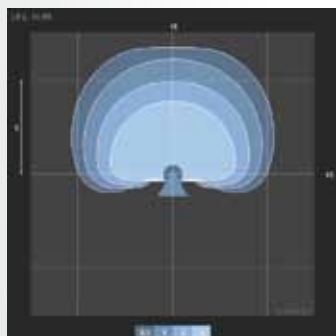

Iso-Illuminance Contours