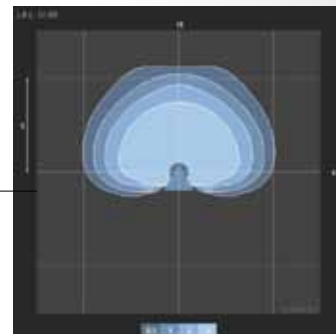

# LED STEP LIGHT OLS SERIES

MODEL NO.	 OLSS	 OLSR
REPLACES	50W Halogen	50W Halogen
SHAPE	Square	Round
AVAILABLE COLORS	Bronze or White	Bronze or White
INPUT WATTS	9	9
DELIVERED LUMENS	330	370
LUMENS PER WATT	38	41
CRI	75	75
LIGHT COLOR (CCT)	4000K	4000K
VOLTAGE	120V - 277V	120V - 277V
WARRANTY	5 years	5 years

## Iso-Illuminance Contours

OLSS

OLSR