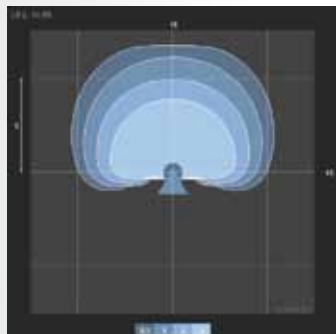

Iso-Illuminance Contours