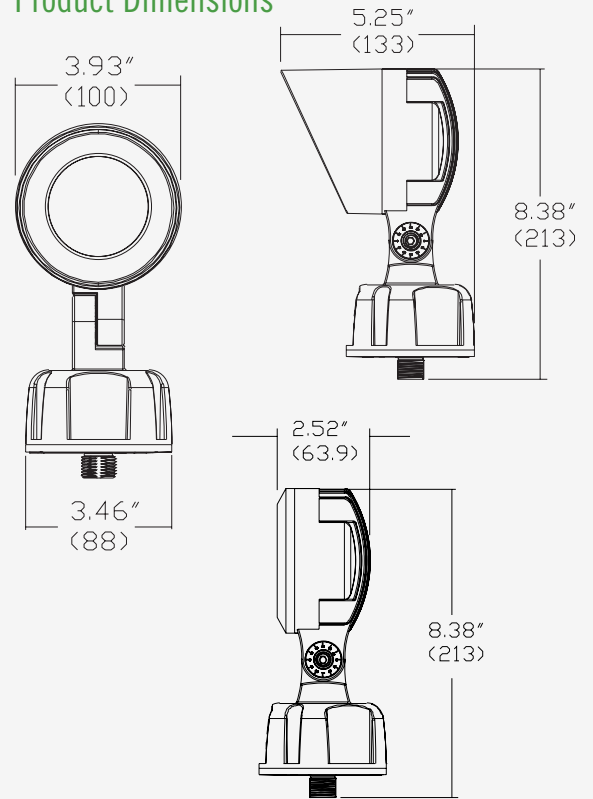

OLB LED replaces up to **90-100W Halogen**

Value and versatility defined

www.lithonia.com

Mounts to junction box cover or slip fitter.

- Up to **839 lumens** with only 11 watts for up to **76 lumens per watt**
- 100,000 hour LED life¹
- **2 x 2 spot optics** for maximum illumination of smaller targets at distances of up to 50 feet.
- **5 x 4 flood optics** for general illumination of larger areas.
- Available in warm 3000K and cool 5000K color temperatures.
- IP65 rated housing protects LEDs and driver from the elements.

¹ LED lifespan based on IESNA LM-80-08 results and calculated per IESNA TM-21-11 methodology.

Product Dimensions

² Annual Energy + Annual Lamp Replacement Cost = Total Annual Savings

³ Based on 12 hours operation per day and energy costs of \$.11 per kWh