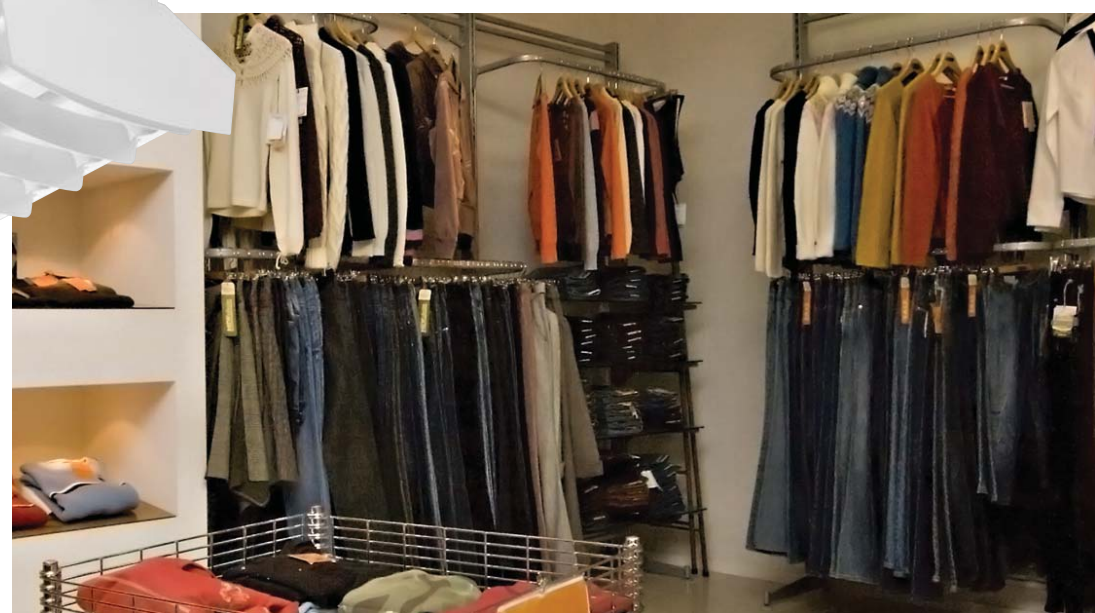

Striplights

Z Standard Strip

ZAL Aisle Lighter

Z Straight Blade Louver

SIMPLY THE EASIEST STRIP ON THE MARKET

The Z Series' innovative design was driven by the customer's need for versatility, speed and simplicity. With various reflector options and the choice of one or two, T5 or T8 lamps, the Z Series is a great solution for your application.

REFLECTORS OPTIONS & ACCESSORIES PACKAGING

- Symmetric
- Asymmetric
- Aisle (ZAL)
- Straight-blade louver , solid
- Straight-blade louver , perforated

- Wireguard: sturdy basket construction and easy access clips allow effortless relamping
- Z spring hanger: snap 'n' lock design requires no fasteners and can be used on T-grid ceiling or universal mounting systems
- Finishes available in white, black, galvanized and smoke gray

- Easy-open carton saves time by eliminating the need for a box cutter
- No loose parts spilling on the floor; all parts are shipped secure within the product