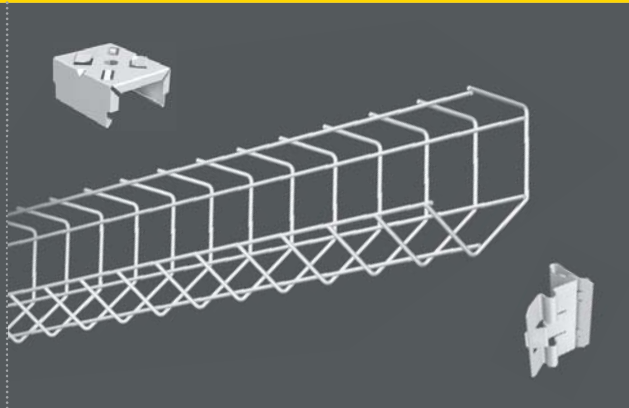

Striplights

Z Standard Strip

ZAL Aisle Lighter

Z Straight Blade Louver

SIMPLY THE EASIEST STRIP ON THE MARKET

The Z Series' innovative design was driven by the customer's need for versatility, speed and simplicity. With various reflector options and the choice of one or two, T5 or T8 lamps, the Z Series is a great solution for your application.

REFLECTORS OPTIONS & ACCESSORIES PACKAGING

- Symmetric
- Asymmetric
- Aisle (ZAL)
- Straight-blade louver , solid
- Straight-blade louver , perforated

- Wireguard: sturdy basket construction and easy access clips allow effortless relamping
- Z spring hanger: snap 'n' lock design requires no fasteners and can be used on T-grid ceiling or universal mounting systems
- Finishes available in white, black, galvanized and smoke gray

- Easy-open carton saves time by eliminating the need for a box cutter
- No loose parts spilling on the floor; all parts are shipped secure within the product