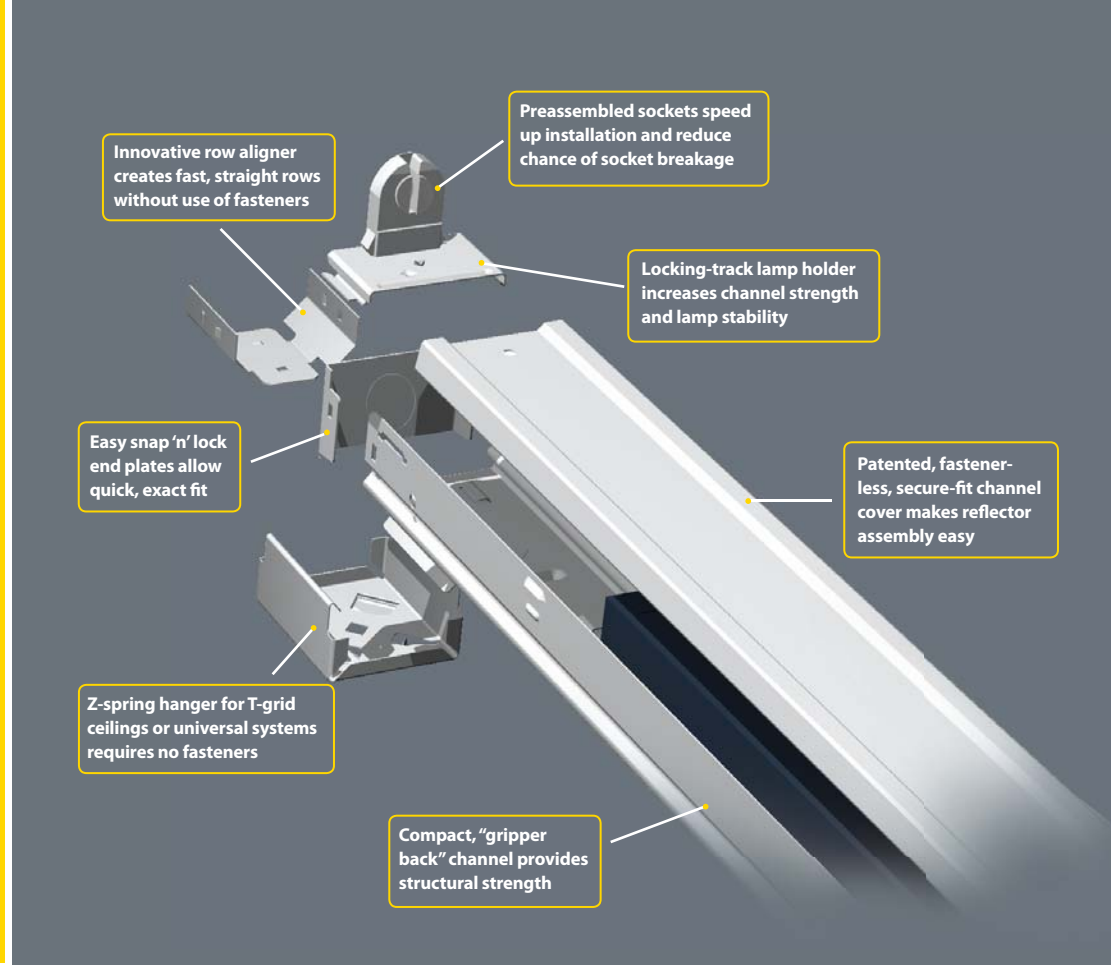

Striplights

Z Standard Strip

ZAL Aisle Lighter

Z Straight Blade Louver

SIMPLY THE EASIEST STRIP ON THE MARKET

The Z Series' innovative design was driven by the customer's need for versatility, speed and simplicity. With various reflector options and the choice of one or two, T5 or T8 lamps, the Z Series is a great solution for your application.

REFLECTORS OPTIONS & ACCESSORIES PACKAGING

- Symmetric
- Asymmetric
- Aisle (ZAL)
- Straight-blade louver , solid
- Straight-blade louver , perforated

- Wireguard: sturdy basket construction and easy access clips allow effortless relamping
- Z spring hanger: snap 'n' lock design requires no fasteners and can be used on T-grid ceiling or universal mounting systems
- Finishes available in white, black, galvanized and smoke gray

- Easy-open carton saves time by eliminating the need for a box cutter
- No loose parts spilling on the floor; all parts are shipped secure within the product