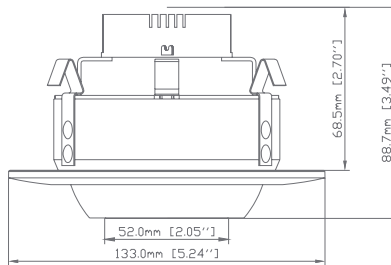

Product Dimensions