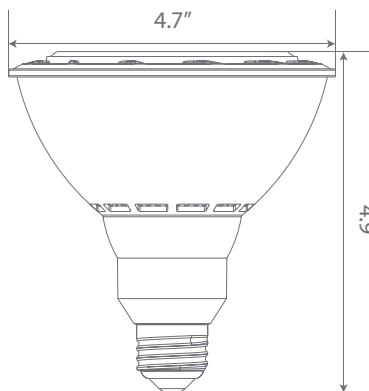

Product Features

Dimmable

Instant-On/Off

Mercury Free

Energy Efficient

Product Dimensions

Product Photometric Data