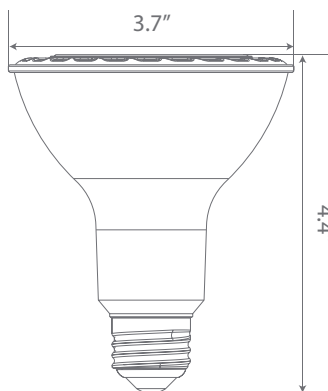

LED EP30-1000ew

Part #: EBP30DM/1200/40D/30KLEDG3

Bulb Class: PAR30

Product Description

LED EP30-1000ew, directional flood PAR30, replaces conventional 75 Watt incandescent bulbs delivering more brightness (lumens) for less energy (Watts). With lower energy consumption levels you will be able to experience considerable energy savings throughout the years. EP30-1000ew design reduces internal bulb heat providing greater durability and constant bulb performance. Enjoy features such as: instant on, dimming options, shatter resistance and mercury free.

Specifications

Input Power	Input Voltage	Lumen Output	Beam Angle	Center Beam	CCT
15 W	120 V	1200 lm	40°	2228 cd	3000 K
CRI	Luminous Efficacy	Power Factor	Input Current	Base	Lamp Lifespan
80	80 lm/W	0.9	0.12 A	E26	25,000 Hrs.

Product Features

Dimmable

Instant-On/Off

Mercury Free

Energy Efficient

Product Dimensions

Product Photometric Data