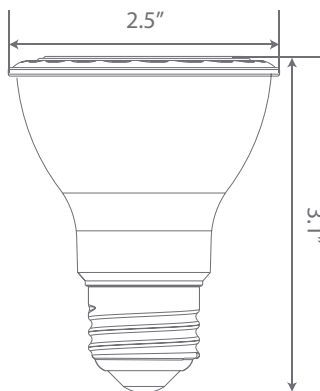

Product Dimensions