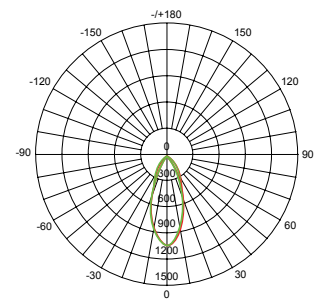

Product Photometric Data

UNIT: cd

- C0/180, 17.1, 19.5
- C90/270, 18.3, 17.5