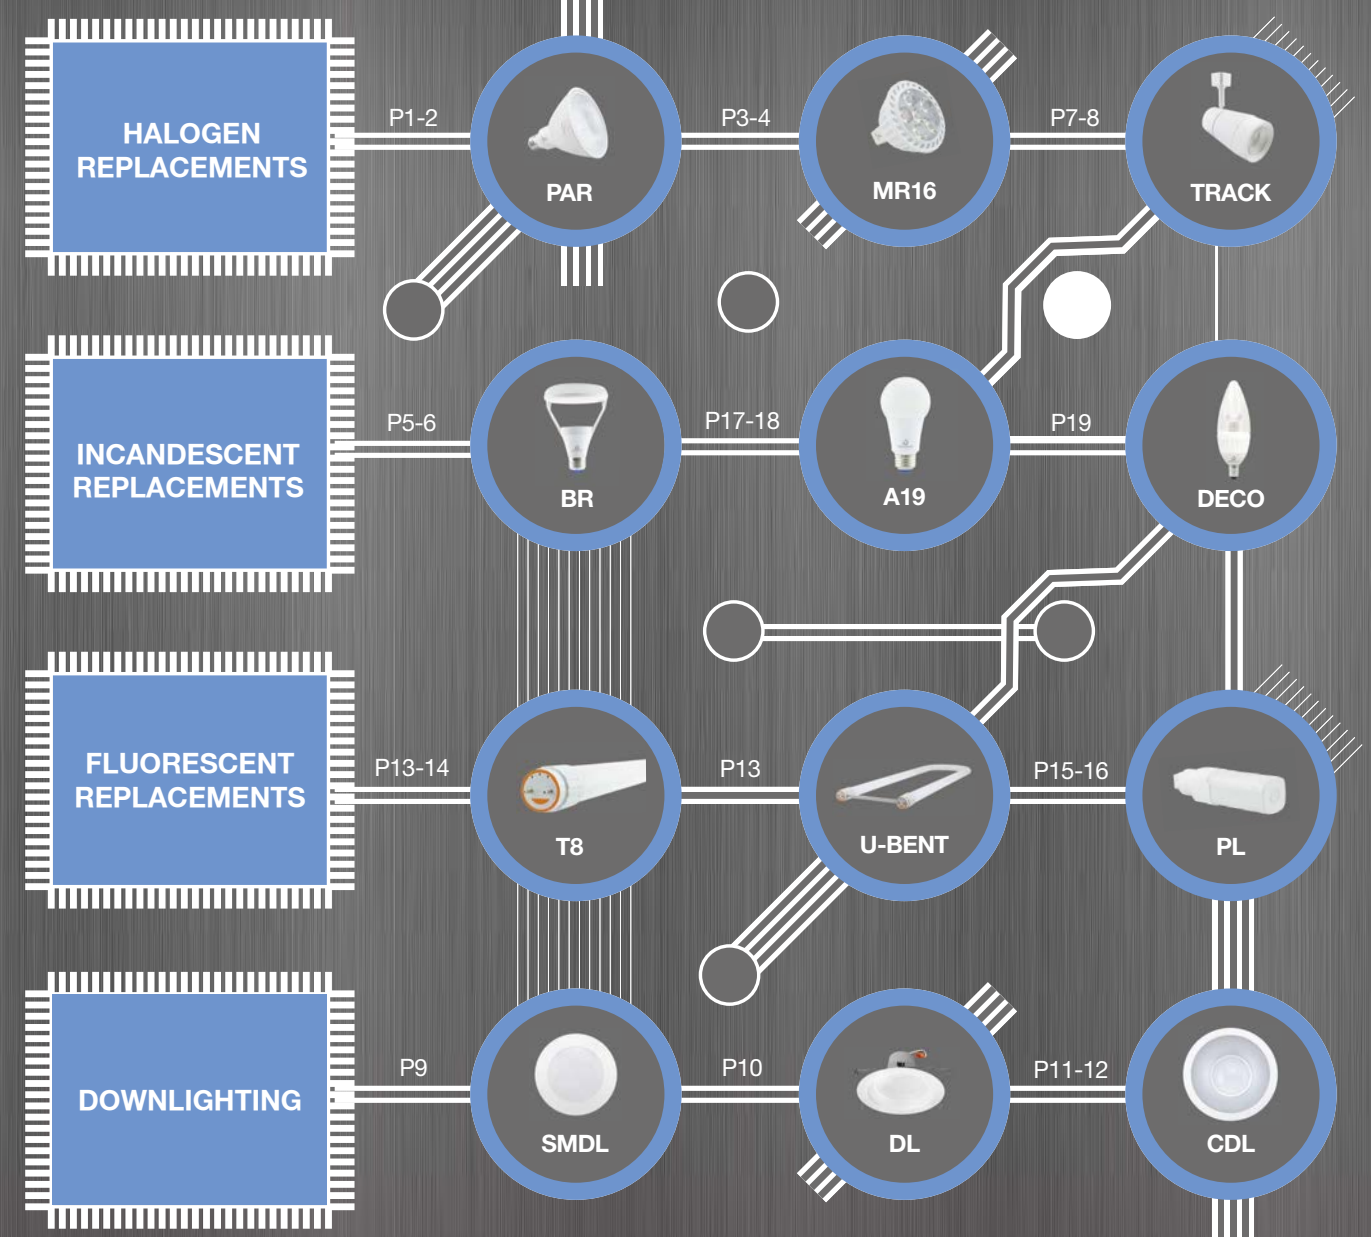

GREEN CREATIVE FULL PRODUCT FAMILY

High CRI Version Available in E26 and GU24 Bases

Omnidirectional Lighting

A19 9W - CRI & CA Quality Specification

- Omnidirectional: 300° beam angle
- 40% more energy savings than CFL
- Natural A-lamp shape fits all applications
- Comfortable warm diffused light