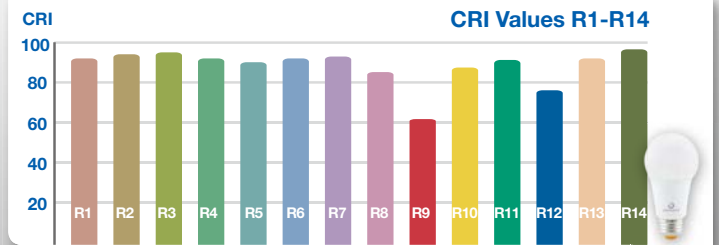

GREEN CREATIVE FULL PRODUCT FAMILY

High CRI Version Available in E26 and GU24 Bases

Omnidirectional Lighting

A19 9W - CRI & CA Quality Specification

- Omnidirectional: 300° beam angle
- 40% more energy savings than CFL
- Natural A-lamp shape fits all applications
- Comfortable warm diffused light

SPECIFICATIONS

Model	Product	CCT	Lumens (lm)	Equiv.	LPW	Beam Angle	CBCP (cd)	CRI (typ.)	Dim	Life (hrs)	Voltage	Encl.		
 A21 17W	17A21G4DIM/827	16179	2700K	1600	100W	94	330°	N.A.	80	Yes	25,000	120V	Yes	✓
	17A21G4DIM/830	16180	3000K	1650	100W	97	330°	N.A.	80	Yes	25,000	120V	Yes	✓
	17A21G4DIM/840	16181	4000K	1700	100W	100	330°	N.A.	80	Yes	25,000	120V	Yes	✓
 A21 3-WAY 5.5/10.5/17W	17A21G4/827/3WAY	16335	2700K	500	40W	91	330°	N.A.	80	No	25,000	120V	No	Aug.
			1000	75W	95	1600								
 A19 12W	12A19G4DIM/827	16175	2700K	1100	75W	92	330°	N.A.	80	Yes	25,000	120V	Yes	✓
	12A19G4DIM/830	16176	3000K	1150	75W	96	330°	N.A.	80	Yes	25,000	120V	Yes	✓
	12A19G4DIM/840	16177	4000K	1180	75W	98	330°	N.A.	80	Yes	25,000	120V	Yes	✓
 A19 9W	9A19G4DIM/824	40741	2400K	700	60W	78	300°	N.A.	80	Yes	25,000	120V	No	N.A.
	9A19G4DIM/827	40742	2700K	800	60W	89	300°	N.A.	80	Yes	25,000	120V	No	✓
	9A19G4DIM/830	40743	3000K	800	60W	89	300°	N.A.	80	Yes	25,000	120V	No	✓
	9A19G4DIM/840	40744	4000K	850	60W	94	300°	N.A.	80	Yes	25,000	120V	No	✓
 A19 9W	9A19G4DIM/927	40746	2700K	800	60W	89	300°	N.A.	92	Yes	25,000	120V	No	✓