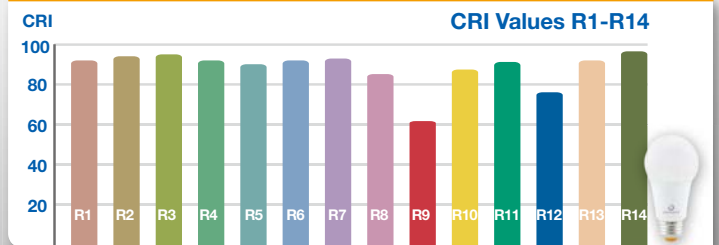

GREEN CREATIVE FULL PRODUCT FAMILY

High CRI Version Available in E26 and GU24 Bases

Omnidirectional Lighting

A19 9W - CRI & CA Quality Specification

- ⌚ Omnidirectional: 300° beam angle
- ⌚ 40% more energy savings than CFL
- ⌚ Natural A-lamp shape fits all applications
- ⌚ Comfortable warm diffused light

SPECIFICATIONS

Model	Product	CCT	Lumens (lm)	Equiv.	LPW	Beam Angle	CBCP (cd)	CRI (typ.)	Dim	Life (hrs)	Voltage	Encl.	Energy Star
A21 17W	17A21G4DIM/827	16179	2700K	1600	100W	94	330°	N.A.	80	Yes	25,000	120V	Yes ✓
	17A21G4DIM/830	16180	3000K	1650	100W	97	330°	N.A.	80	Yes	25,000	120V	Yes ✓
	17A21G4DIM/840	16181	4000K	1700	100W	100	330°	N.A.	80	Yes	25,000	120V	Yes ✓
A21 3-WAY 5.5/10.5/17W	17A21G4/827/3WAY	16335	2700K	500 1000 1600	40W 75W 100W	91 95 94	330°	N.A.	80	No	25,000	120V	No Aug.
	12A19G4DIM/827	16175	2700K	1100	75W	92	330°	N.A.	80	Yes	25,000	120V	Yes ✓
A19 12W	12A19G4DIM/830	16176	3000K	1150	75W	96	330°	N.A.	80	Yes	25,000	120V	Yes ✓
	12A19G4DIM/840	16177	4000K	1180	75W	98	330°	N.A.	80	Yes	25,000	120V	Yes ✓
	9A19G4DIM/824	40741	2400K	700	60W	78	300°	N.A.	80	Yes	25,000	120V	No N.A.
A19 9W	9A19G4DIM/827	40742	2700K	800	60W	89	300°	N.A.	80	Yes	25,000	120V	No ✓
	9A19G4DIM/830	40743	3000K	800	60W	89	300°	N.A.	80	Yes	25,000	120V	No ✓
	9A19G4DIM/840	40744	4000K	850	60W	94	300°	N.A.	80	Yes	25,000	120V	No ✓
	9A19G4DIM/927	40746	2700K	800	60W	89	300°	N.A.	92	Yes	25,000	120V	No ✓