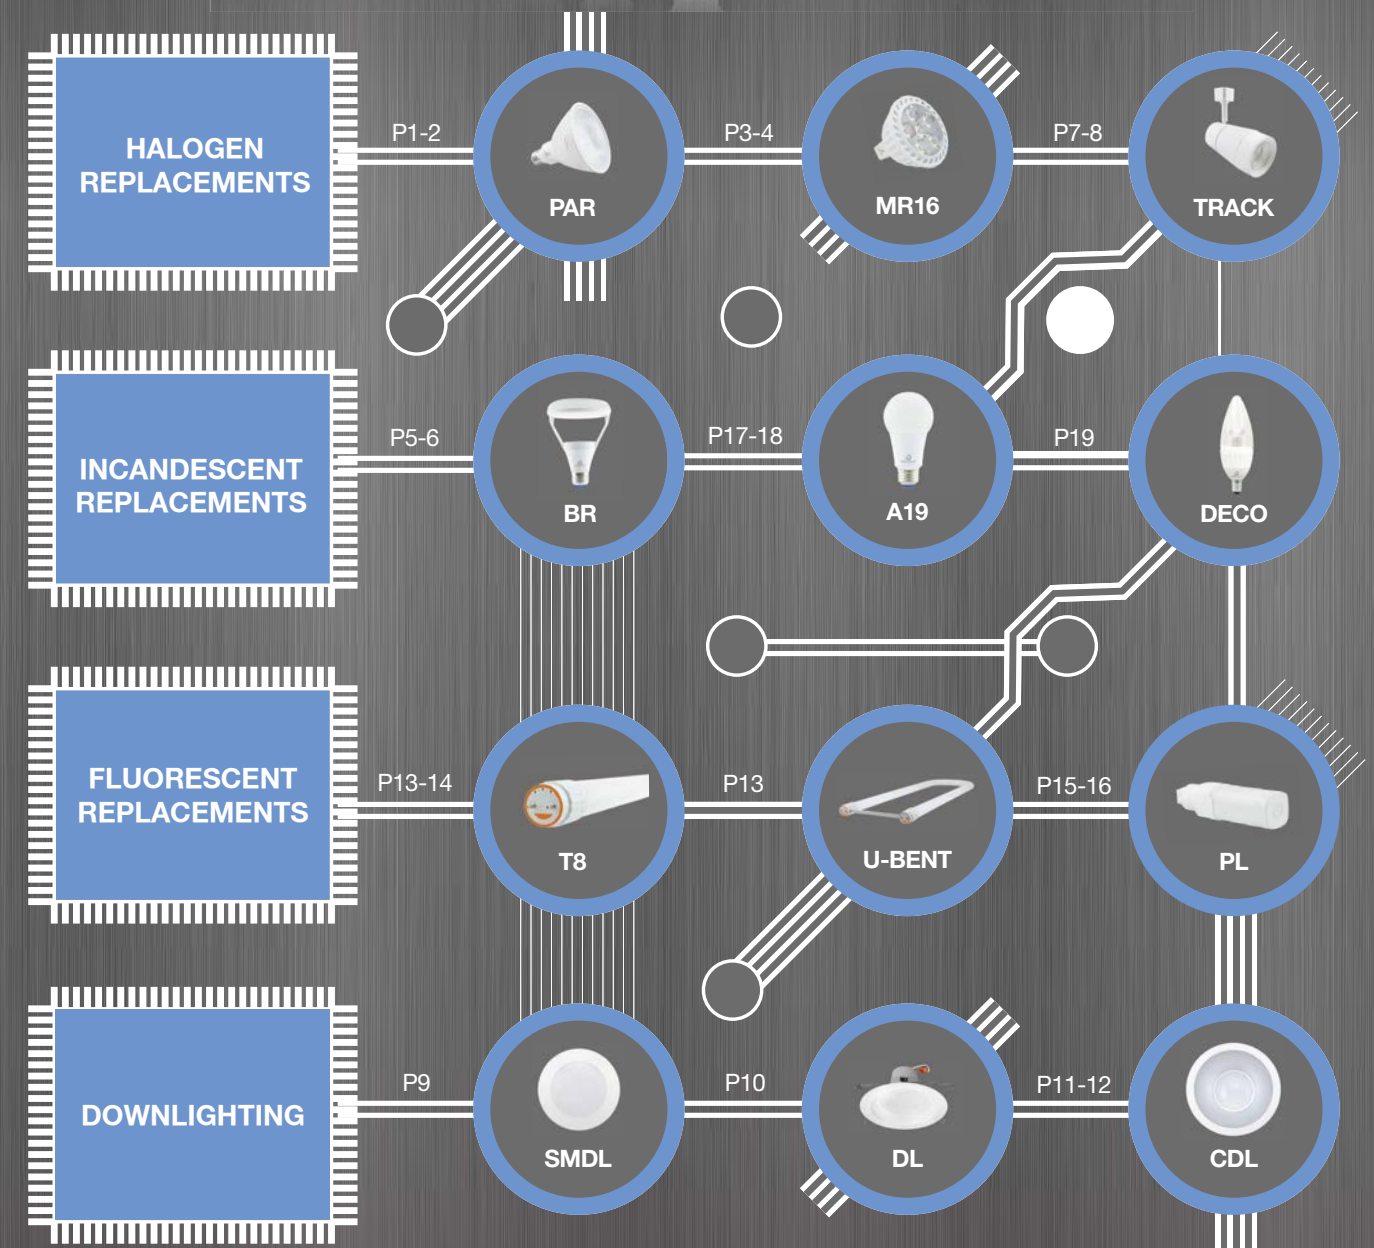

GREEN CREATIVE FULL PRODUCT FAMILY

High CRI Version Available in E26 and GU24 Bases

Omnidirectional Lighting

A19 9W - CRI & CA Quality Specification

- ⌚ Omnidirectional: 300° beam angle
- ⌚ 40% more energy savings than CFL
- ⌚ Natural A-lamp shape fits all applications
- ⌚ Comfortable warm diffused light