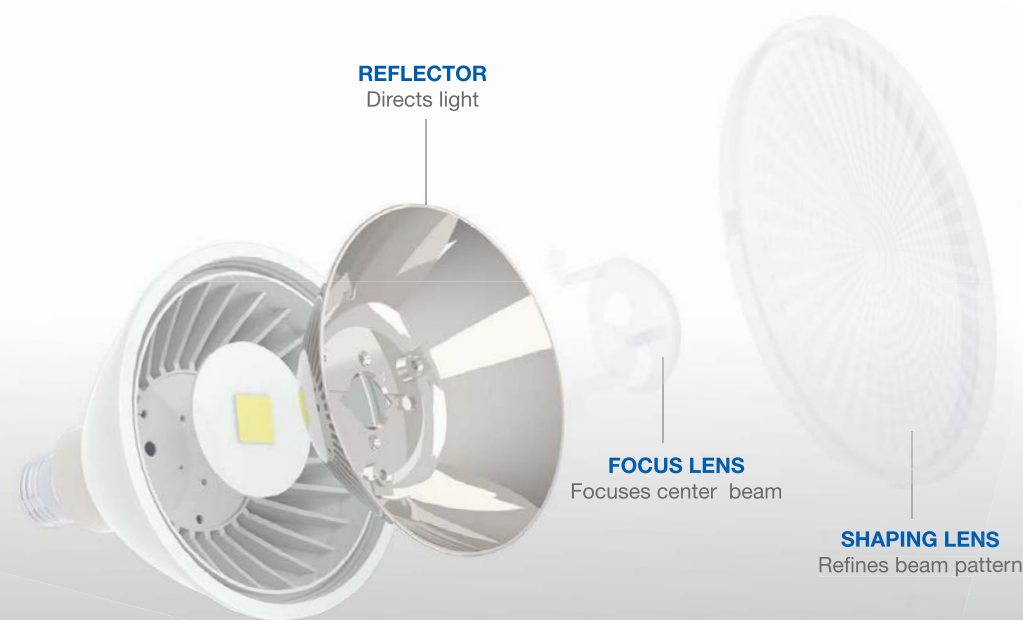

GREEN CREATIVE FULL PRODUCT FAMILY

Patent Pending REFINE Optic

WATCH THE VIDEO

SPECIFICATIONS*

Model	Product	CCT	Lumens (lm)	Equiv.	LPW	Beam Angle	CBCP (cd)	CRI (typ.)	Dim	Life (hrs)	Voltage	Encl.	ENERGY STAR	
	18.5PAR38G4DIM/927SP15	16147	2700K	950	100W	51	15°	10,500	90	Yes	40,000	120V	Yes	✓
	18.5PAR38G4DIM/927NF25	16148	2700K	950	120W	51	25°	5390	90	Yes	40,000	120V	Yes	✓
	17PAR38G4DIM/927FL40	16149	2700K	1105	120W	65	40°	2400	90	Yes	40,000	120V	Yes	✓
	18.5PAR38G4DIM/930SP15	16150	3000K	1000	100W	54	15°	11,000	90	Yes	40,000	120V	Yes	✓
	18.5PAR38G4DIM/930NF25	16151	3000K	1000	120W	54	25°	5400	90	Yes	40,000	120V	Yes	✓
	17PAR38G4DIM/930FL40	16152	3000K	1150	120W	68	40°	2500	90	Yes	40,000	120V	Yes	✓
	17PAR38G4DIM/940FL40	16155	4000K	1200	120W	71	40°	2650	90	Yes	40,000	120V	Yes	✓
	18.5PAR38G4DIM/930SP15/B •	16256	3000K	1000	100W	54	15°	11,000	90	Yes	40,000	120V	Yes	✓
	18.5PAR38G4DIM/930NF25/B •	16257	3000K	1000	120W	54	25°	5400	90	Yes	40,000	120V	Yes	✓
17PAR38G4DIM/930FL40/B •	16258	3000K	1150	120W	68	40°	2500	90	Yes	40,000	120V	Yes	✓	
	17PAR38G4/930FL40/277V	16161	3000K	1150	120W	68	40°	2500	90	No	40,000	120-277V	Yes	June
	17PAR38G4/940FL40/277V	16164	4000K	1200	120W	71	40°	2650	90	No	40,000	120-277V	Yes	June
	17PAR38G4DIM/927FL40/GU24	16303	2700K	1105	120W	65	40°	2400	90	Yes	40,000	120V	Yes	✓
	17PAR38G4DIM/930FL40/GU24	16306	3000K	1150	120W	68	40°	2500	90	Yes	40,000	120V	Yes	✓
	14.5PAR30G4DIM/927SP15	16111	2700K	725	75W	50	15°	6155	90	Yes	40,000	120V	Yes	✓
	12.5PAR30G4DIM/927NF25	16112	2700K	815	75W	65	25°	3350	90	Yes	40,000	120V	Yes	✓
	12.5PAR30G4DIM/927FL40	16113	2700K	815	75W	65	40°	1750	90	Yes	40,000	120V	Yes	✓
	14.5 PAR30G4DIM/930SP15	16114	3000K	760	75W	52	15°	6250	90	Yes	40,000	120V	Yes	✓
	12.5PAR30G4DIM/930NF25	16115	3000K	850	75W	68	25°	3600	90	Yes	40,000	120V	Yes	✓
	12.5PAR30G4DIM/930FL40	16116	3000K	850	75W	68	40°	1850	90	Yes	40,000	120V	Yes	✓
	12.5PAR30G4DIM/940FL40	16119	4000K	900	75W	72	40°	2050	90	Yes	40,000	120V	Yes	✓
	14.5PAR30G4DIM/930SP15/B •	16208	3000K	760	75W	52	15°	6250	90	Yes	40,000	120V	Yes	✓
	12.5PAR30G4DIM/930NF25/B •	16209	3000K	850	75W	68	25°	3600	90	Yes	40,000	120V	Yes	✓
	12.5PAR30G4DIM/930FL40/B •	16210	3000K	850	75W	68	40°	1850	90	Yes	40,000	120V	Yes	✓