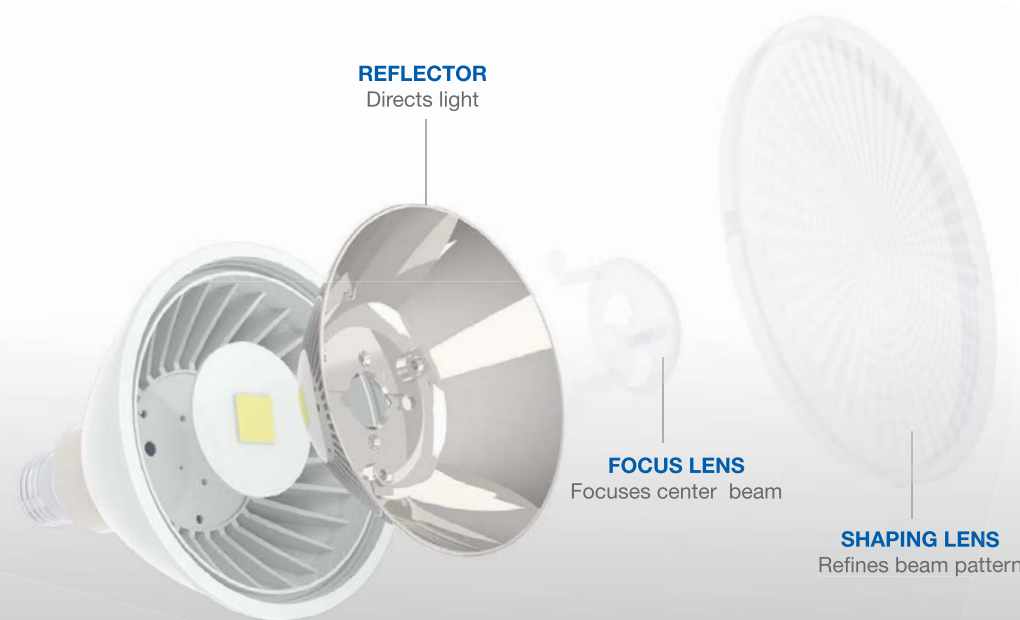

## GREEN CREATIVE FULL PRODUCT FAMILY

Patent Pending REFINE Optic

WATCH THE VIDEO

SPECIFICATIONS\*

Model	Product	CCT	Lumens (lm)	Equiv.	LPW	Beam Angle	CBCP (cd)	CRI (typ.)	Dim	Life (hrs)	Voltage	Encl.	ENERGY STAR	
	18.5PAR38G4DIM/927SP15	16147	2700K	950	100W	51	15°	10,500	90	Yes	40,000	120V	Yes	✓
	18.5PAR38G4DIM/927NF25	16148	2700K	950	120W	51	25°	5390	90	Yes	40,000	120V	Yes	✓
	17PAR38G4DIM/927FL40	16149	2700K	1105	120W	65	40°	2400	90	Yes	40,000	120V	Yes	✓
	18.5PAR38G4DIM/930SP15	16150	3000K	1000	100W	54	15°	11,000	90	Yes	40,000	120V	Yes	✓
	18.5PAR38G4DIM/930NF25	16151	3000K	1000	120W	54	25°	5400	90	Yes	40,000	120V	Yes	✓
	17PAR38G4DIM/930FL40	16152	3000K	1150	120W	68	40°	2500	90	Yes	40,000	120V	Yes	✓
	17PAR38G4DIM/940FL40	16155	4000K	1200	120W	71	40°	2650	90	Yes	40,000	120V	Yes	✓
	18.5PAR38G4DIM/930SP15/B •	16256	3000K	1000	100W	54	15°	11,000	90	Yes	40,000	120V	Yes	✓
	18.5PAR38G4DIM/930NF25/B •	16257	3000K	1000	120W	54	25°	5400	90	Yes	40,000	120V	Yes	✓
17PAR38G4DIM/930FL40/B •	16258	3000K	1150	120W	68	40°	2500	90	Yes	40,000	120V	Yes	✓	
	17PAR38G4/930FL40/277V	16161	3000K	1150	120W	68	40°	2500	90	No	40,000	120-277V	Yes	June
	17PAR38G4/940FL40/277V	16164	4000K	1200	120W	71	40°	2650	90	No	40,000	120-277V	Yes	June
	17PAR38G4DIM/927FL40/GU24	16303	2700K	1105	120W	65	40°	2400	90	Yes	40,000	120V	Yes	✓
	17PAR38G4DIM/930FL40/GU24	16306	3000K	1150	120W	68	40°	2500	90	Yes	40,000	120V	Yes	✓
	14.5PAR30G4DIM/927SP15	16111	2700K	725	75W	50	15°	6155	90	Yes	40,000	120V	Yes	✓
	12.5PAR30G4DIM/927NF25	16112	2700K	815	75W	65	25°	3350	90	Yes	40,000	120V	Yes	✓
	12.5PAR30G4DIM/927FL40	16113	2700K	815	75W	65	40°	1750	90	Yes	40,000	120V	Yes	✓
	14.5 PAR30G4DIM/930SP15	16114	3000K	760	75W	52	15°	6250	90	Yes	40,000	120V	Yes	✓
	12.5PAR30G4DIM/930NF25	16115	3000K	850	75W	68	25°	3600	90	Yes	40,000	120V	Yes	✓
	12.5PAR30G4DIM/930FL40	16116	3000K	850	75W	68	40°	1850	90	Yes	40,000	120V	Yes	✓
	12.5PAR30G4DIM/940FL40	16119	4000K	900	75W	72	40°	2050	90	Yes	40,000	120V	Yes	✓
	14.5PAR30G4DIM/930SP15/B •	16208	3000K	760	75W	52	15°	6250	90	Yes	40,000	120V	Yes	✓
	12.5PAR30G4DIM/930NF25/B •	16209	3000K	850	75W	68	25°	3600	90	Yes	40,000	120V	Yes	✓
	12.5PAR30G4DIM/930FL40/B •	16210	3000K	850	75W	68	40°	1850	90	Yes	40,000	120V	Yes	✓