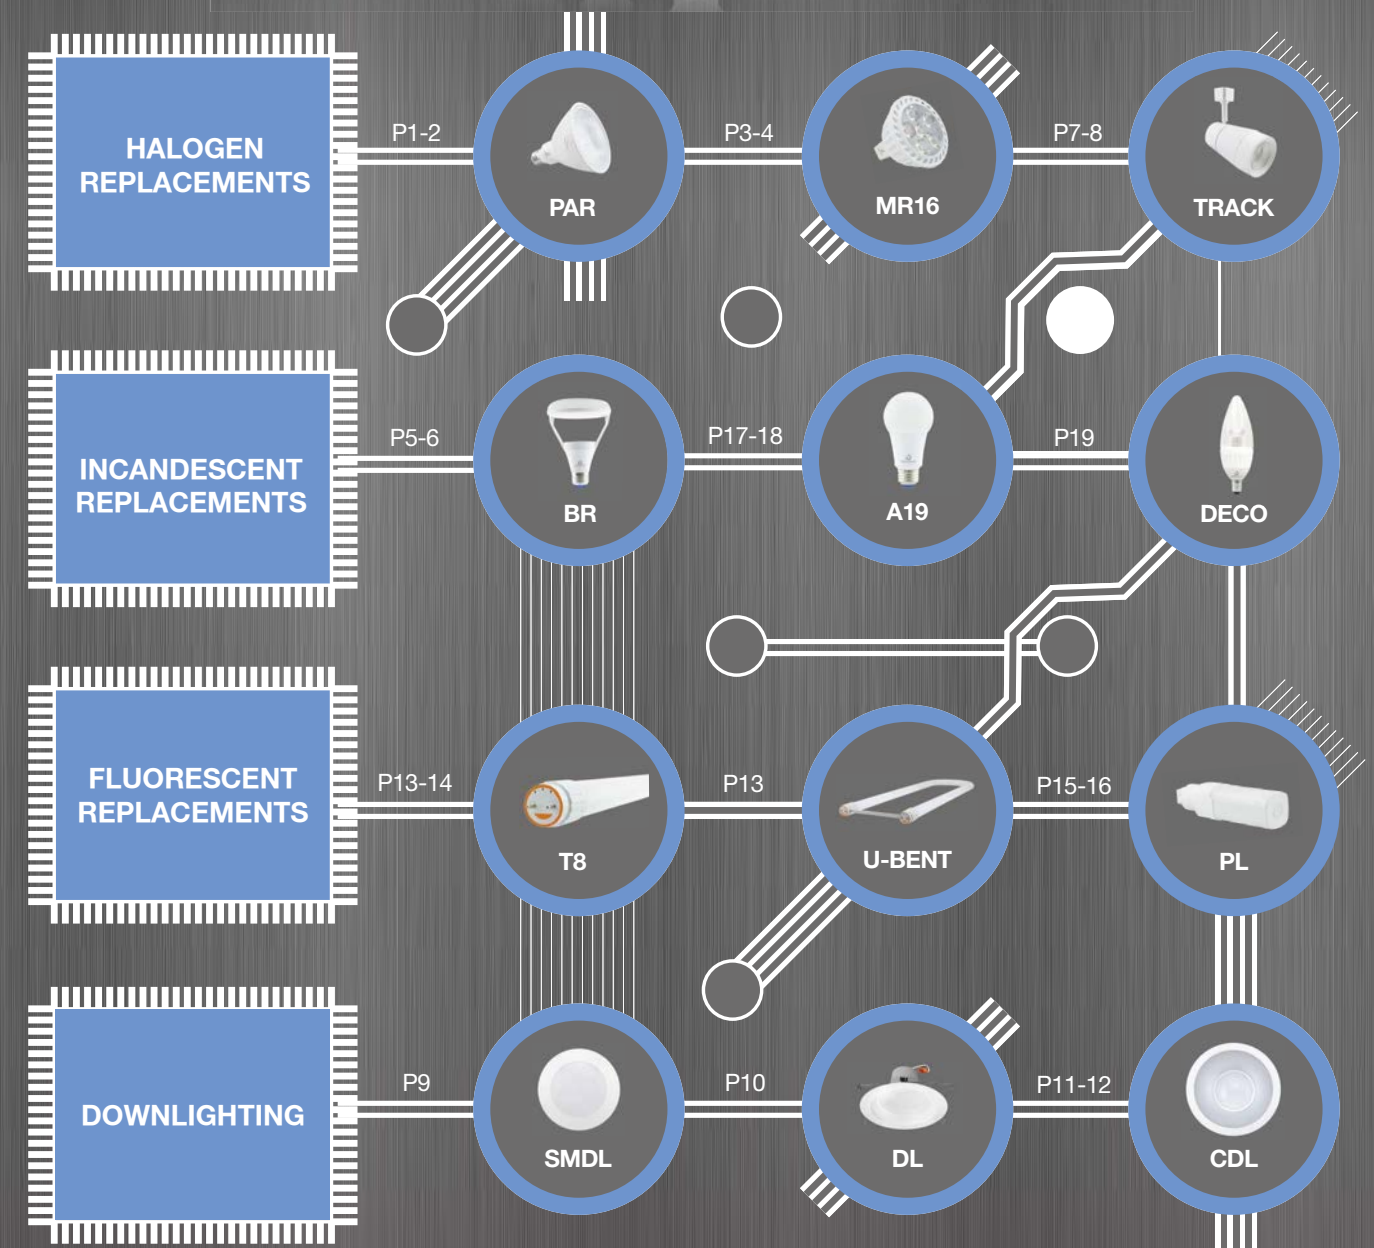

GREEN CREATIVE FULL PRODUCT FAMILY