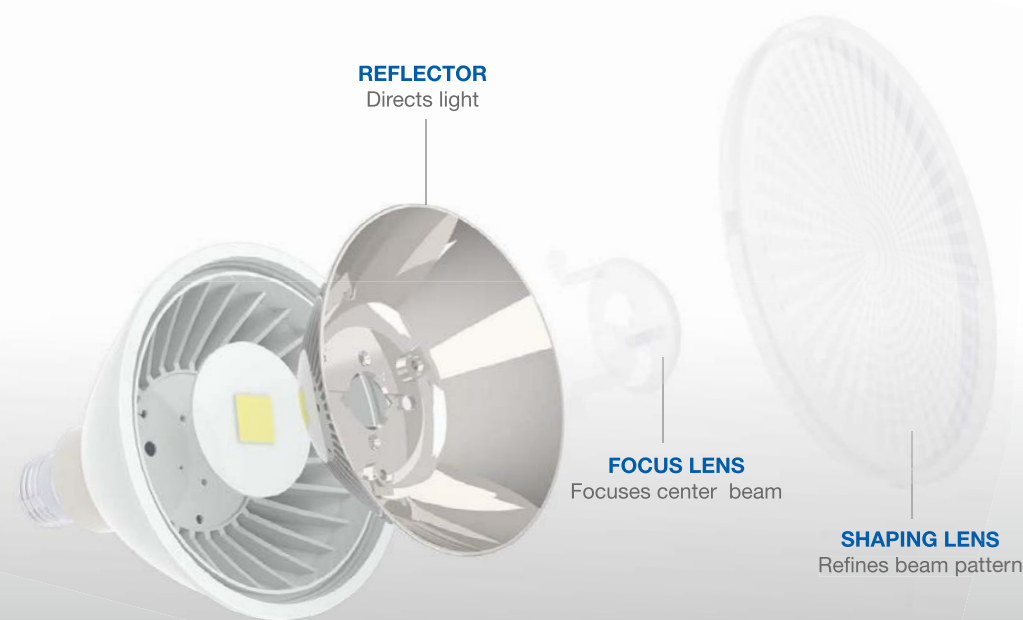

GREEN CREATIVE FULL PRODUCT FAMILY

Patent Pending REFINE Optic

WATCH THE VIDEO

SPECIFICATIONS*

Model	Product	CCT	Lumens (lm)	Equiv.	LPW	Beam Angle	CBCP (cd)	CRI (typ.)	Dim	Life (hrs)	Voltage	Encl.	ENERGY STAR	
	18.5PAR38G4DIM/927SP15	16147	2700K	950	100W	51	15°	10,500	90	Yes	40,000	120V	Yes	✓
	18.5PAR38G4DIM/927NF25	16148	2700K	950	120W	51	25°	5390	90	Yes	40,000	120V	Yes	✓
	17PAR38G4DIM/927FL40	16149	2700K	1105	120W	65	40°	2400	90	Yes	40,000	120V	Yes	✓
	18.5PAR38G4DIM/930SP15	16150	3000K	1000	100W	54	15°	11,000	90	Yes	40,000	120V	Yes	✓
	18.5PAR38G4DIM/930NF25	16151	3000K	1000	120W	54	25°	5400	90	Yes	40,000	120V	Yes	✓
	17PAR38G4DIM/930FL40	16152	3000K	1150	120W	68	40°	2500	90	Yes	40,000	120V	Yes	✓
	17PAR38G4DIM/940FL40	16155	4000K	1200	120W	71	40°	2650	90	Yes	40,000	120V	Yes	✓
	18.5PAR38G4DIM/930SP15/B •	16256	3000K	1000	100W	54	15°	11,000	90	Yes	40,000	120V	Yes	✓
	18.5PAR38G4DIM/930NF25/B •	16257	3000K	1000	120W	54	25°	5400	90	Yes	40,000	120V	Yes	✓
	17PAR38G4DIM/930FL40/B •	16258	3000K	1150	120W	68	40°	2500	90	Yes	40,000	120V	Yes	✓
	17PAR38G4/930FL40/277V	16161	3000K	1150	120W	68	40°	2500	90	No	40,000	120-277V	Yes	June
	17PAR38G4/940FL40/277V	16164	4000K	1200	120W	71	40°	2650	90	No	40,000	120-277V	Yes	June
	17PAR38G4DIM/927FL40/GU24	16303	2700K	1105	120W	65	40°	2400	90	Yes	40,000	120V	Yes	✓
	17PAR38G4DIM/930FL40/GU24	16306	3000K	1150	120W	68	40°	2500	90	Yes	40,000	120V	Yes	✓
	14.5PAR30G4DIM/927SP15	16111	2700K	725	75W	50	15°	6155	90	Yes	40,000	120V	Yes	✓
	12.5PAR30G4DIM/927NF25	16112	2700K	815	75W	65	25°	3350	90	Yes	40,000	120V	Yes	✓
	12.5PAR30G4DIM/927FL40	16113	2700K	815	75W	65	40°	1750	90	Yes	40,000	120V	Yes	✓
	14.5 PAR30G4DIM/930SP15	16114	3000K	760	75W	52	15°	6250	90	Yes	40,000	120V	Yes	✓
	12.5PAR30G4DIM/930NF25	16115	3000K	850	75W	68	25°	3600	90	Yes	40,000	120V	Yes	✓
	12.5PAR30G4DIM/930FL40	16116	3000K	850	75W	68	40°	1850	90	Yes	40,000	120V	Yes	✓
	12.5PAR30G4DIM/940FL40	16119	4000K	900	75W	72	40°	2050	90	Yes	40,000	120V	Yes	✓
	14.5PAR30G4DIM/930SP15/B •	16208	3000K	760	75W	52	15°	6250	90	Yes	40,000	120V	Yes	✓
	12.5PAR30G4DIM/930NF25/B •	16209	3000K	850	75W	68	25°	3600	90	Yes	40,000	120V	Yes	✓
	12.5PAR30G4DIM/930FL40/B •	16210	3000K	850	75W	68	40°	1850	90	Yes	40,000	120V	Yes	✓