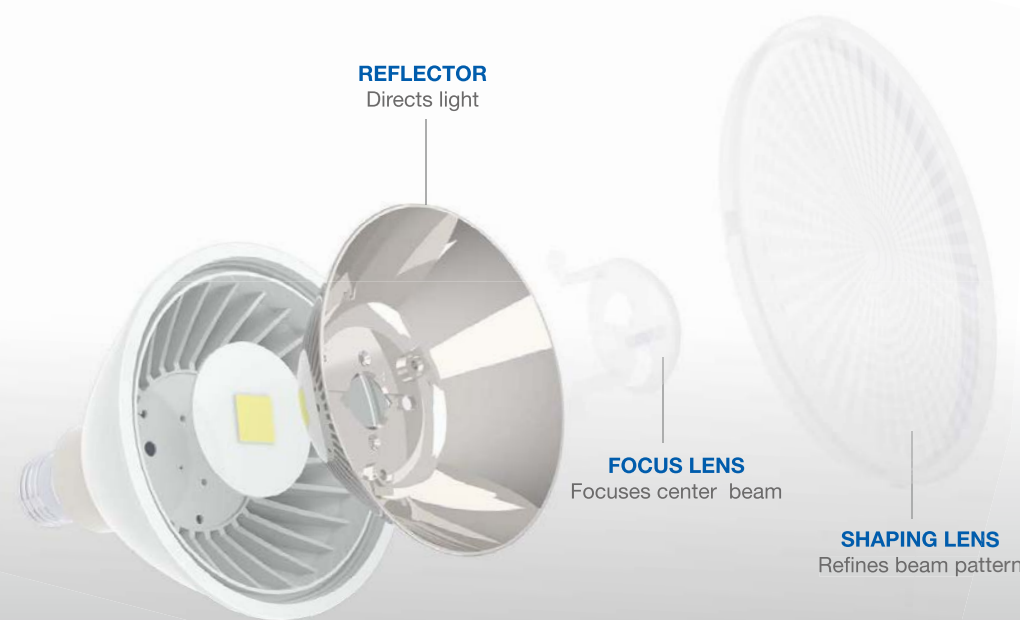

# GREEN CREATIVE FULL PRODUCT FAMILY

Patent Pending REFINE Optic

WATCH THE VIDEO

SPECIFICATIONS\*

Model	Product	CCT	Lumens (lm)	Equiv.	LPW	Beam Angle	CBCP (cd)	CRI (typ.)	Dim	Life (hrs)	Voltage	Encl.	ENERGY STAR	
	18.5PAR38G4DIM/927SP15	16147	2700K	950	100W	51	15°	10,500	90	Yes	40,000	120V	Yes	✓
	18.5PAR38G4DIM/927NF25	16148	2700K	950	120W	51	25°	5390	90	Yes	40,000	120V	Yes	✓
	17PAR38G4DIM/927FL40	16149	2700K	1105	120W	65	40°	2400	90	Yes	40,000	120V	Yes	✓
	18.5PAR38G4DIM/930SP15	16150	3000K	1000	100W	54	15°	11,000	90	Yes	40,000	120V	Yes	✓
	18.5PAR38G4DIM/930NF25	16151	3000K	1000	120W	54	25°	5400	90	Yes	40,000	120V	Yes	✓
	17PAR38G4DIM/930FL40	16152	3000K	1150	120W	68	40°	2500	90	Yes	40,000	120V	Yes	✓
	17PAR38G4DIM/940FL40	16155	4000K	1200	120W	71	40°	2650	90	Yes	40,000	120V	Yes	✓
	18.5PAR38G4DIM/930SP15/B •	16256	3000K	1000	100W	54	15°	11,000	90	Yes	40,000	120V	Yes	✓
	18.5PAR38G4DIM/930NF25/B •	16257	3000K	1000	120W	54	25°	5400	90	Yes	40,000	120V	Yes	✓
17PAR38G4DIM/930FL40/B •	16258	3000K	1150	120W	68	40°	2500	90	Yes	40,000	120V	Yes	✓	
	17PAR38G4/930FL40/277V	16161	3000K	1150	120W	68	40°	2500	90	No	40,000	120-277V	Yes	June
	17PAR38G4/940FL40/277V	16164	4000K	1200	120W	71	40°	2650	90	No	40,000	120-277V	Yes	June
	17PAR38G4DIM/927FL40/GU24	16303	2700K	1105	120W	65	40°	2400	90	Yes	40,000	120V	Yes	✓
	17PAR38G4DIM/930FL40/GU24	16306	3000K	1150	120W	68	40°	2500	90	Yes	40,000	120V	Yes	✓
	14.5PAR30G4DIM/927SP15	16111	2700K	725	75W	50	15°	6155	90	Yes	40,000	120V	Yes	✓
	12.5PAR30G4DIM/927NF25	16112	2700K	815	75W	65	25°	3350	90	Yes	40,000	120V	Yes	✓
	12.5PAR30G4DIM/927FL40	16113	2700K	815	75W	65	40°	1750	90	Yes	40,000	120V	Yes	✓
	14.5 PAR30G4DIM/930SP15	16114	3000K	760	75W	52	15°	6250	90	Yes	40,000	120V	Yes	✓
	12.5PAR30G4DIM/930NF25	16115	3000K	850	75W	68	25°	3600	90	Yes	40,000	120V	Yes	✓
	12.5PAR30G4DIM/930FL40	16116	3000K	850	75W	68	40°	1850	90	Yes	40,000	120V	Yes	✓
	12.5PAR30G4DIM/940FL40	16119	4000K	900	75W	72	40°	2050	90	Yes	40,000	120V	Yes	✓
	14.5PAR30G4DIM/930SP15/B •	16208	3000K	760	75W	52	15°	6250	90	Yes	40,000	120V	Yes	✓
	12.5PAR30G4DIM/930NF25/B •	16209	3000K	850	75W	68	25°	3600	90	Yes	40,000	120V	Yes	✓
	12.5PAR30G4DIM/930FL40/B •	16210	3000K	850	75W	68	40°	1850	90	Yes	40,000	120V	Yes	✓