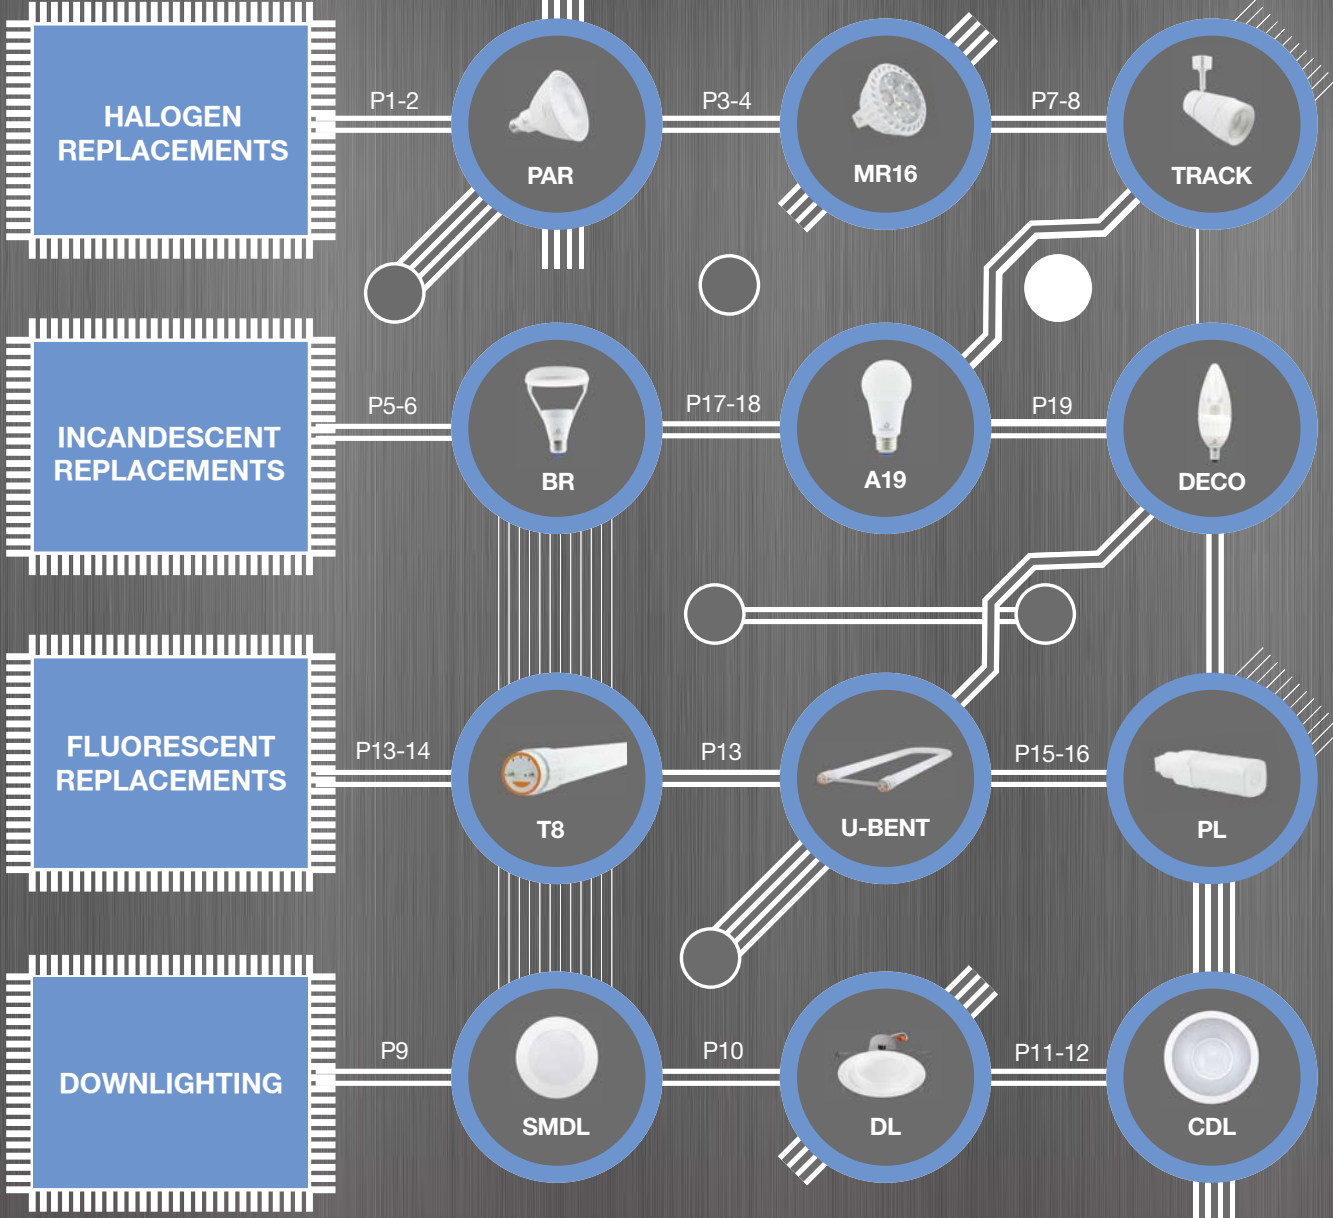

GREEN CREATIVE FULL PRODUCT FAMILY