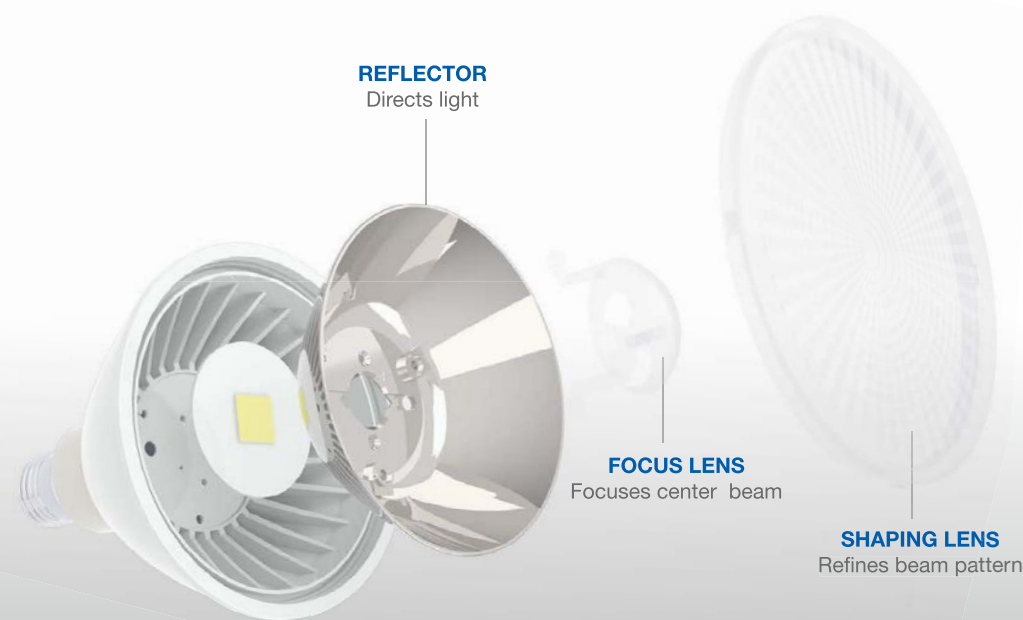

## GREEN CREATIVE FULL PRODUCT FAMILY

Patent Pending REFINE Optic

WATCH THE VIDEO

SPECIFICATIONS\*

Model	Product	CCT	Lumens (lm)	Equiv.	LPW	Beam Angle	CBCP (cd)	CRI (typ.)	Dim	Life (hrs)	Voltage	Encl.	ENERGY STAR	
	18.5PAR38G4DIM/927SP15	16147	2700K	950	100W	51	15°	10,500	90	Yes	40,000	120V	Yes	✓
	18.5PAR38G4DIM/927NF25	16148	2700K	950	120W	51	25°	5390	90	Yes	40,000	120V	Yes	✓
	17PAR38G4DIM/927FL40	16149	2700K	1105	120W	65	40°	2400	90	Yes	40,000	120V	Yes	✓
	18.5PAR38G4DIM/930SP15	16150	3000K	1000	100W	54	15°	11,000	90	Yes	40,000	120V	Yes	✓
	18.5PAR38G4DIM/930NF25	16151	3000K	1000	120W	54	25°	5400	90	Yes	40,000	120V	Yes	✓
	17PAR38G4DIM/930FL40	16152	3000K	1150	120W	68	40°	2500	90	Yes	40,000	120V	Yes	✓
	17PAR38G4DIM/940FL40	16155	4000K	1200	120W	71	40°	2650	90	Yes	40,000	120V	Yes	✓
	18.5PAR38G4DIM/930SP15/B •	16256	3000K	1000	100W	54	15°	11,000	90	Yes	40,000	120V	Yes	✓
	18.5PAR38G4DIM/930NF25/B •	16257	3000K	1000	120W	54	25°	5400	90	Yes	40,000	120V	Yes	✓
17PAR38G4DIM/930FL40/B •	16258	3000K	1150	120W	68	40°	2500	90	Yes	40,000	120V	Yes	✓	
	17PAR38G4/930FL40/277V	16161	3000K	1150	120W	68	40°	2500	90	No	40,000	120-277V	Yes	June
	17PAR38G4/940FL40/277V	16164	4000K	1200	120W	71	40°	2650	90	No	40,000	120-277V	Yes	June
	17PAR38G4DIM/927FL40/GU24	16303	2700K	1105	120W	65	40°	2400	90	Yes	40,000	120V	Yes	✓
	17PAR38G4DIM/930FL40/GU24	16306	3000K	1150	120W	68	40°	2500	90	Yes	40,000	120V	Yes	✓
	14.5PAR30G4DIM/927SP15	16111	2700K	725	75W	50	15°	6155	90	Yes	40,000	120V	Yes	✓
	12.5PAR30G4DIM/927NF25	16112	2700K	815	75W	65	25°	3350	90	Yes	40,000	120V	Yes	✓
	12.5PAR30G4DIM/927FL40	16113	2700K	815	75W	65	40°	1750	90	Yes	40,000	120V	Yes	✓
	14.5 PAR30G4DIM/930SP15	16114	3000K	760	75W	52	15°	6250	90	Yes	40,000	120V	Yes	✓
	12.5PAR30G4DIM/930NF25	16115	3000K	850	75W	68	25°	3600	90	Yes	40,000	120V	Yes	✓
	12.5PAR30G4DIM/930FL40	16116	3000K	850	75W	68	40°	1850	90	Yes	40,000	120V	Yes	✓
	12.5PAR30G4DIM/940FL40	16119	4000K	900	75W	72	40°	2050	90	Yes	40,000	120V	Yes	✓
	14.5PAR30G4DIM/930SP15/B •	16208	3000K	760	75W	52	15°	6250	90	Yes	40,000	120V	Yes	✓
	12.5PAR30G4DIM/930NF25/B •	16209	3000K	850	75W	68	25°	3600	90	Yes	40,000	120V	Yes	✓
	12.5PAR30G4DIM/930FL40/B •	16210	3000K	850	75W	68	40°	1850	90	Yes	40,000	120V	Yes	✓