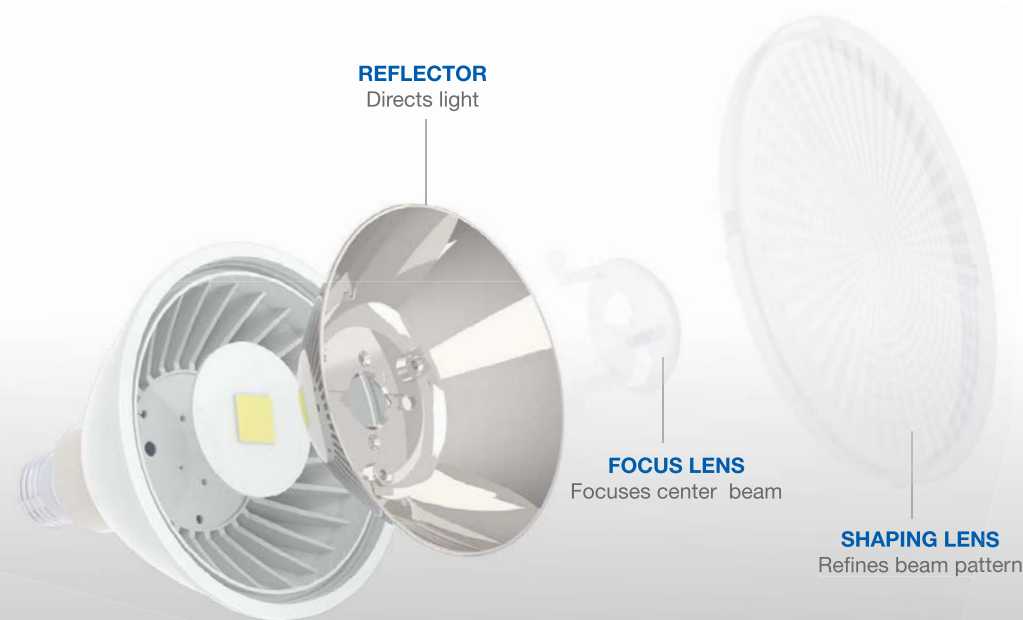

GREEN CREATIVE FULL PRODUCT FAMILY

Patent Pending REFINE Optic

WATCH THE VIDEO

SPECIFICATIONS*

Model	Product	CCT	Lumens (lm)	Equiv.	LPW	Beam Angle	CBCP (cd)	CRI (typ.)	Dim	Life (hrs)	Voltage	Encl.	ENERGY STAR	
	18.5PAR38G4DIM/927SP15	16147	2700K	950	100W	51	15°	10,500	90	Yes	40,000	120V	Yes	✓
	18.5PAR38G4DIM/927NF25	16148	2700K	950	120W	51	25°	5390	90	Yes	40,000	120V	Yes	✓
	17PAR38G4DIM/927FL40	16149	2700K	1105	120W	65	40°	2400	90	Yes	40,000	120V	Yes	✓
	18.5PAR38G4DIM/930SP15	16150	3000K	1000	100W	54	15°	11,000	90	Yes	40,000	120V	Yes	✓
	18.5PAR38G4DIM/930NF25	16151	3000K	1000	120W	54	25°	5400	90	Yes	40,000	120V	Yes	✓
	17PAR38G4DIM/930FL40	16152	3000K	1150	120W	68	40°	2500	90	Yes	40,000	120V	Yes	✓
	17PAR38G4DIM/940FL40	16155	4000K	1200	120W	71	40°	2650	90	Yes	40,000	120V	Yes	✓
	18.5PAR38G4DIM/930SP15/B •	16256	3000K	1000	100W	54	15°	11,000	90	Yes	40,000	120V	Yes	✓
	18.5PAR38G4DIM/930NF25/B •	16257	3000K	1000	120W	54	25°	5400	90	Yes	40,000	120V	Yes	✓
	17PAR38G4DIM/930FL40/B •	16258	3000K	1150	120W	68	40°	2500	90	Yes	40,000	120V	Yes	✓
	17PAR38G4/930FL40/277V	16161	3000K	1150	120W	68	40°	2500	90	No	40,000	120-277V	Yes	June
	17PAR38G4/940FL40/277V	16164	4000K	1200	120W	71	40°	2650	90	No	40,000	120-277V	Yes	June
	17PAR38G4DIM/927FL40/GU24	16303	2700K	1105	120W	65	40°	2400	90	Yes	40,000	120V	Yes	✓
	17PAR38G4DIM/930FL40/GU24	16306	3000K	1150	120W	68	40°	2500	90	Yes	40,000	120V	Yes	✓
	14.5PAR30G4DIM/927SP15	16111	2700K	725	75W	50	15°	6155	90	Yes	40,000	120V	Yes	✓
	12.5PAR30G4DIM/927NF25	16112	2700K	815	75W	65	25°	3350	90	Yes	40,000	120V	Yes	✓
	12.5PAR30G4DIM/927FL40	16113	2700K	815	75W	65	40°	1750	90	Yes	40,000	120V	Yes	✓
	14.5 PAR30G4DIM/930SP15	16114	3000K	760	75W	52	15°	6250	90	Yes	40,000	120V	Yes	✓
	12.5PAR30G4DIM/930NF25	16115	3000K	850	75W	68	25°	3600	90	Yes	40,000	120V	Yes	✓
	12.5PAR30G4DIM/930FL40	16116	3000K	850	75W	68	40°	1850	90	Yes	40,000	120V	Yes	✓
	12.5PAR30G4DIM/940FL40	16119	4000K	900	75W	72	40°	2050	90	Yes	40,000	120V	Yes	✓
	14.5PAR30G4DIM/930SP15/B •	16208	3000K	760	75W	52	15°	6250	90	Yes	40,000	120V	Yes	✓
	12.5PAR30G4DIM/930NF25/B •	16209	3000K	850	75W	68	25°	3600	90	Yes	40,000	120V	Yes	✓
	12.5PAR30G4DIM/930FL40/B •	16210	3000K	850	75W	68	40°	1850	90	Yes	40,000	120V	Yes	✓