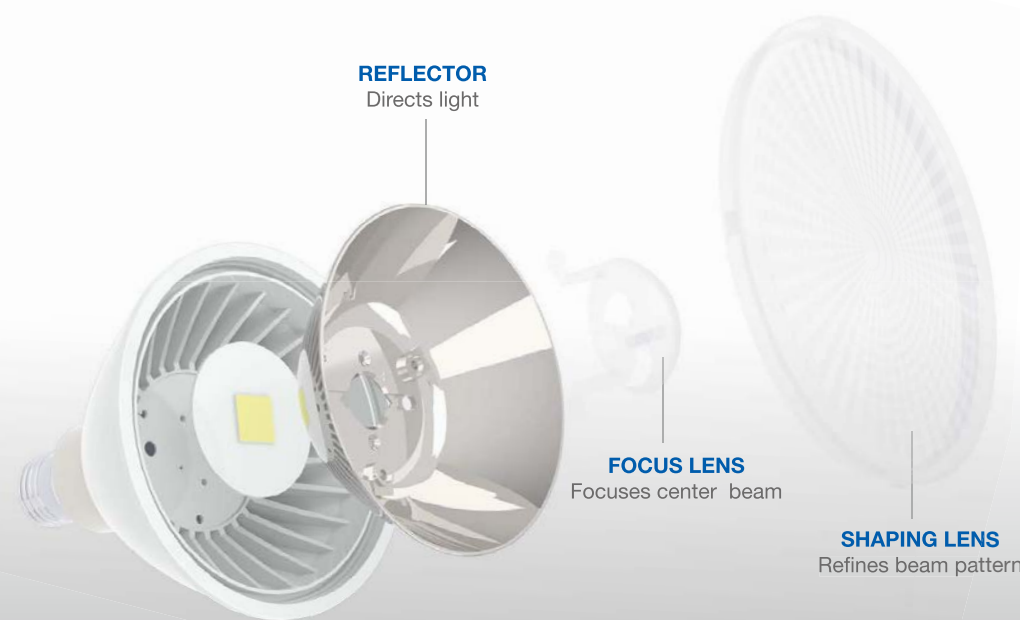

GREEN CREATIVE FULL PRODUCT FAMILY

Patent Pending REFINE Optic

WATCH THE VIDEO

SPECIFICATIONS*

Model	Product	CCT	Lumens (lm)	Equiv.	LPW	Beam Angle	CBCP (cd)	CRI (typ.)	Dim	Life (hrs)	Voltage	Encl.	ENERGY STAR	
	18.5PAR38G4DIM/927SP15	16147	2700K	950	100W	51	15°	10,500	90	Yes	40,000	120V	Yes	✓
	18.5PAR38G4DIM/927NF25	16148	2700K	950	120W	51	25°	5390	90	Yes	40,000	120V	Yes	✓
	17PAR38G4DIM/927FL40	16149	2700K	1105	120W	65	40°	2400	90	Yes	40,000	120V	Yes	✓
	18.5PAR38G4DIM/930SP15	16150	3000K	1000	100W	54	15°	11,000	90	Yes	40,000	120V	Yes	✓
	18.5PAR38G4DIM/930NF25	16151	3000K	1000	120W	54	25°	5400	90	Yes	40,000	120V	Yes	✓
	17PAR38G4DIM/930FL40	16152	3000K	1150	120W	68	40°	2500	90	Yes	40,000	120V	Yes	✓
	17PAR38G4DIM/940FL40	16155	4000K	1200	120W	71	40°	2650	90	Yes	40,000	120V	Yes	✓
	18.5PAR38G4DIM/930SP15/B •	16256	3000K	1000	100W	54	15°	11,000	90	Yes	40,000	120V	Yes	✓
	18.5PAR38G4DIM/930NF25/B •	16257	3000K	1000	120W	54	25°	5400	90	Yes	40,000	120V	Yes	✓
17PAR38G4DIM/930FL40/B •	16258	3000K	1150	120W	68	40°	2500	90	Yes	40,000	120V	Yes	✓	
	17PAR38G4/930FL40/277V	16161	3000K	1150	120W	68	40°	2500	90	No	40,000	120-277V	Yes	June
	17PAR38G4/940FL40/277V	16164	4000K	1200	120W	71	40°	2650	90	No	40,000	120-277V	Yes	June
	17PAR38G4DIM/927FL40/GU24	16303	2700K	1105	120W	65	40°	2400	90	Yes	40,000	120V	Yes	✓
	17PAR38G4DIM/930FL40/GU24	16306	3000K	1150	120W	68	40°	2500	90	Yes	40,000	120V	Yes	✓
	14.5PAR30G4DIM/927SP15	16111	2700K	725	75W	50	15°	6155	90	Yes	40,000	120V	Yes	✓
	12.5PAR30G4DIM/927NF25	16112	2700K	815	75W	65	25°	3350	90	Yes	40,000	120V	Yes	✓
	12.5PAR30G4DIM/927FL40	16113	2700K	815	75W	65	40°	1750	90	Yes	40,000	120V	Yes	✓
	14.5 PAR30G4DIM/930SP15	16114	3000K	760	75W	52	15°	6250	90	Yes	40,000	120V	Yes	✓
	12.5PAR30G4DIM/930NF25	16115	3000K	850	75W	68	25°	3600	90	Yes	40,000	120V	Yes	✓
	12.5PAR30G4DIM/930FL40	16116	3000K	850	75W	68	40°	1850	90	Yes	40,000	120V	Yes	✓
	12.5PAR30G4DIM/940FL40	16119	4000K	900	75W	72	40°	2050	90	Yes	40,000	120V	Yes	✓
	14.5PAR30G4DIM/930SP15/B •	16208	3000K	760	75W	52	15°	6250	90	Yes	40,000	120V	Yes	✓
	12.5PAR30G4DIM/930NF25/B •	16209	3000K	850	75W	68	25°	3600	90	Yes	40,000	120V	Yes	✓
	12.5PAR30G4DIM/930FL40/B •	16210	3000K	850	75W	68	40°	1850	90	Yes	40,000	120V	Yes	✓