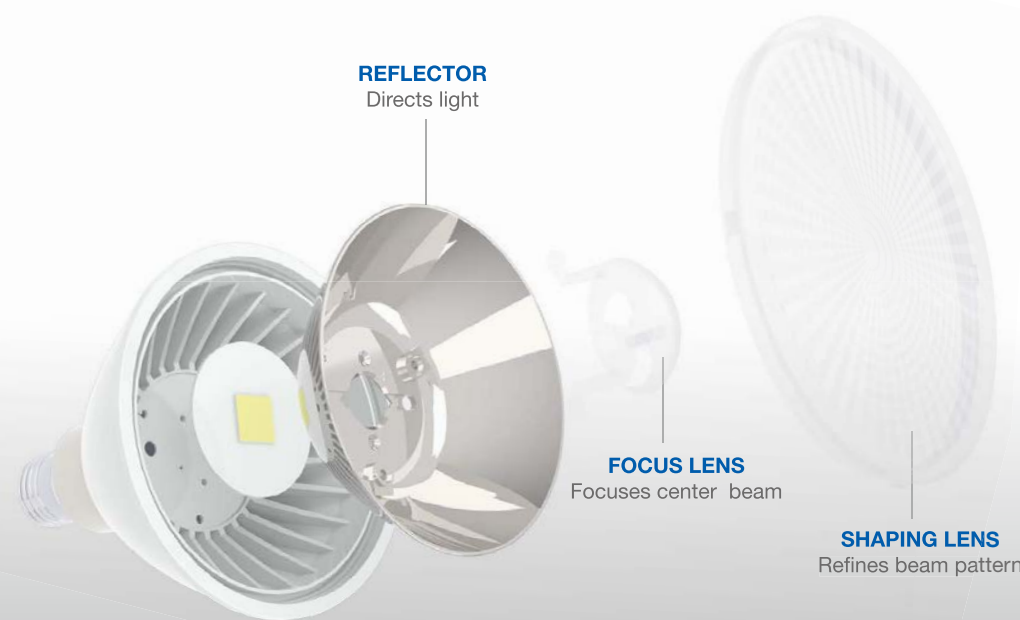

GREEN CREATIVE FULL PRODUCT FAMILY

Patent Pending REFINE Optic

WATCH THE VIDEO

SPECIFICATIONS*

Model	Product	CCT	Lumens (lm)	Equiv.	LPW	Beam Angle	CBCP (cd)	CRI (typ.)	Dim	Life (hrs)	Voltage	Encl.	ENERGY STAR	
	18.5PAR38G4DIM/927SP15	16147	2700K	950	100W	51	15°	10,500	90	Yes	40,000	120V	Yes	✓
	18.5PAR38G4DIM/927NF25	16148	2700K	950	120W	51	25°	5390	90	Yes	40,000	120V	Yes	✓
	17PAR38G4DIM/927FL40	16149	2700K	1105	120W	65	40°	2400	90	Yes	40,000	120V	Yes	✓
	18.5PAR38G4DIM/930SP15	16150	3000K	1000	100W	54	15°	11,000	90	Yes	40,000	120V	Yes	✓
	18.5PAR38G4DIM/930NF25	16151	3000K	1000	120W	54	25°	5400	90	Yes	40,000	120V	Yes	✓
	17PAR38G4DIM/930FL40	16152	3000K	1150	120W	68	40°	2500	90	Yes	40,000	120V	Yes	✓
	17PAR38G4DIM/940FL40	16155	4000K	1200	120W	71	40°	2650	90	Yes	40,000	120V	Yes	✓
	18.5PAR38G4DIM/930SP15/B •	16256	3000K	1000	100W	54	15°	11,000	90	Yes	40,000	120V	Yes	✓
	18.5PAR38G4DIM/930NF25/B •	16257	3000K	1000	120W	54	25°	5400	90	Yes	40,000	120V	Yes	✓
17PAR38G4DIM/930FL40/B •	16258	3000K	1150	120W	68	40°	2500	90	Yes	40,000	120V	Yes	✓	
	17PAR38G4/930FL40/277V	16161	3000K	1150	120W	68	40°	2500	90	No	40,000	120-277V	Yes	June
	17PAR38G4/940FL40/277V	16164	4000K	1200	120W	71	40°	2650	90	No	40,000	120-277V	Yes	June
	17PAR38G4DIM/927FL40/GU24	16303	2700K	1105	120W	65	40°	2400	90	Yes	40,000	120V	Yes	✓
	17PAR38G4DIM/930FL40/GU24	16306	3000K	1150	120W	68	40°	2500	90	Yes	40,000	120V	Yes	✓
	14.5PAR30G4DIM/927SP15	16111	2700K	725	75W	50	15°	6155	90	Yes	40,000	120V	Yes	✓
	12.5PAR30G4DIM/927NF25	16112	2700K	815	75W	65	25°	3350	90	Yes	40,000	120V	Yes	✓
	12.5PAR30G4DIM/927FL40	16113	2700K	815	75W	65	40°	1750	90	Yes	40,000	120V	Yes	✓
	14.5 PAR30G4DIM/930SP15	16114	3000K	760	75W	52	15°	6250	90	Yes	40,000	120V	Yes	✓
	12.5PAR30G4DIM/930NF25	16115	3000K	850	75W	68	25°	3600	90	Yes	40,000	120V	Yes	✓
	12.5PAR30G4DIM/930FL40	16116	3000K	850	75W	68	40°	1850	90	Yes	40,000	120V	Yes	✓
	12.5PAR30G4DIM/940FL40	16119	4000K	900	75W	72	40°	2050	90	Yes	40,000	120V	Yes	✓
	14.5PAR30G4DIM/930SP15/B •	16208	3000K	760	75W	52	15°	6250	90	Yes	40,000	120V	Yes	✓
	12.5PAR30G4DIM/930NF25/B •	16209	3000K	850	75W	68	25°	3600	90	Yes	40,000	120V	Yes	✓
	12.5PAR30G4DIM/930FL40/B •	16210	3000K	850	75W	68	40°	1850	90	Yes	40,000	120V	Yes	✓