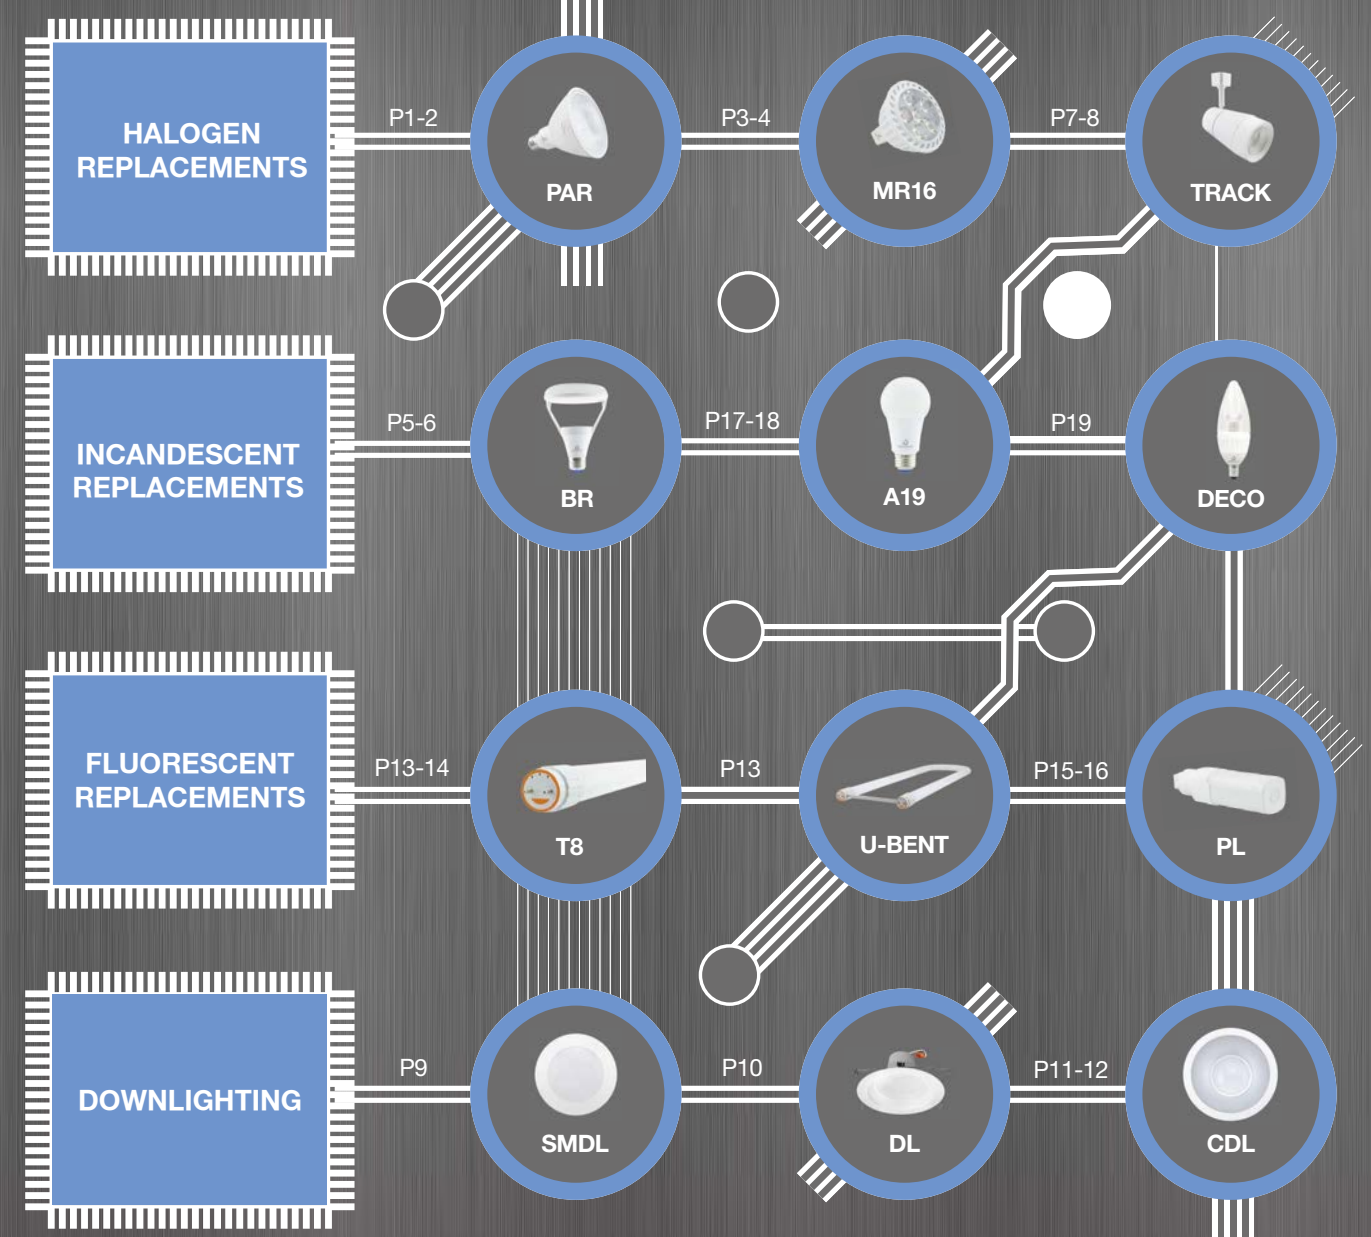

GREEN CREATIVE FULL PRODUCT FAMILY