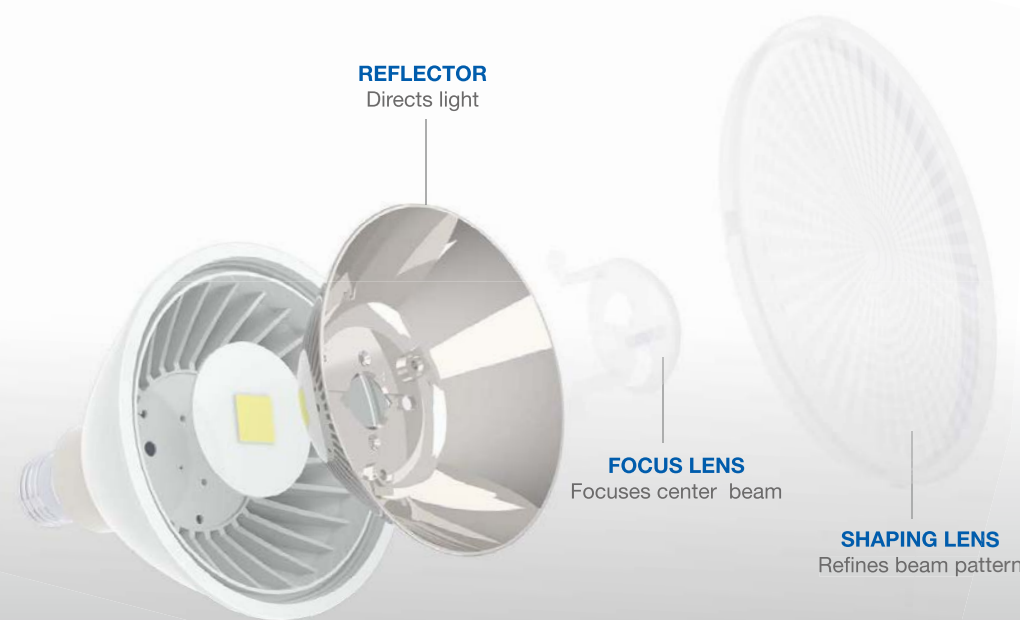

GREEN CREATIVE FULL PRODUCT FAMILY

Patent Pending REFINE Optic

WATCH THE VIDEO

SPECIFICATIONS*

Model	Product	CCT	Lumens (lm)	Equiv.	LPW	Beam Angle	CBCP (cd)	CRI (typ.)	Dim	Life (hrs)	Voltage	Encl.	ENERGY STAR	
	18.5PAR38G4DIM/927SP15	16147	2700K	950	100W	51	15°	10,500	90	Yes	40,000	120V	Yes	✓
	18.5PAR38G4DIM/927NF25	16148	2700K	950	120W	51	25°	5390	90	Yes	40,000	120V	Yes	✓
	17PAR38G4DIM/927FL40	16149	2700K	1105	120W	65	40°	2400	90	Yes	40,000	120V	Yes	✓
	18.5PAR38G4DIM/930SP15	16150	3000K	1000	100W	54	15°	11,000	90	Yes	40,000	120V	Yes	✓
	18.5PAR38G4DIM/930NF25	16151	3000K	1000	120W	54	25°	5400	90	Yes	40,000	120V	Yes	✓
	17PAR38G4DIM/930FL40	16152	3000K	1150	120W	68	40°	2500	90	Yes	40,000	120V	Yes	✓
	17PAR38G4DIM/940FL40	16155	4000K	1200	120W	71	40°	2650	90	Yes	40,000	120V	Yes	✓
	18.5PAR38G4DIM/930SP15/B •	16256	3000K	1000	100W	54	15°	11,000	90	Yes	40,000	120V	Yes	✓
	18.5PAR38G4DIM/930NF25/B •	16257	3000K	1000	120W	54	25°	5400	90	Yes	40,000	120V	Yes	✓
	17PAR38G4DIM/930FL40/B •	16258	3000K	1150	120W	68	40°	2500	90	Yes	40,000	120V	Yes	✓
	17PAR38G4/930FL40/277V	16161	3000K	1150	120W	68	40°	2500	90	No	40,000	120-277V	Yes	June
	17PAR38G4/940FL40/277V	16164	4000K	1200	120W	71	40°	2650	90	No	40,000	120-277V	Yes	June
	17PAR38G4DIM/927FL40/GU24	16303	2700K	1105	120W	65	40°	2400	90	Yes	40,000	120V	Yes	✓
	17PAR38G4DIM/930FL40/GU24	16306	3000K	1150	120W	68	40°	2500	90	Yes	40,000	120V	Yes	✓
	14.5PAR30G4DIM/927SP15	16111	2700K	725	75W	50	15°	6155	90	Yes	40,000	120V	Yes	✓
	12.5PAR30G4DIM/927NF25	16112	2700K	815	75W	65	25°	3350	90	Yes	40,000	120V	Yes	✓
	12.5PAR30G4DIM/927FL40	16113	2700K	815	75W	65	40°	1750	90	Yes	40,000	120V	Yes	✓
	14.5 PAR30G4DIM/930SP15	16114	3000K	760	75W	52	15°	6250	90	Yes	40,000	120V	Yes	✓
	12.5PAR30G4DIM/930NF25	16115	3000K	850	75W	68	25°	3600	90	Yes	40,000	120V	Yes	✓
	12.5PAR30G4DIM/930FL40	16116	3000K	850	75W	68	40°	1850	90	Yes	40,000	120V	Yes	✓
	12.5PAR30G4DIM/940FL40	16119	4000K	900	75W	72	40°	2050	90	Yes	40,000	120V	Yes	✓
	14.5PAR30G4DIM/930SP15/B •	16208	3000K	760	75W	52	15°	6250	90	Yes	40,000	120V	Yes	✓
	12.5PAR30G4DIM/930NF25/B •	16209	3000K	850	75W	68	25°	3600	90	Yes	40,000	120V	Yes	✓
	12.5PAR30G4DIM/930FL40/B •	16210	3000K	850	75W	68	40°	1850	90	Yes	40,000	120V	Yes	✓