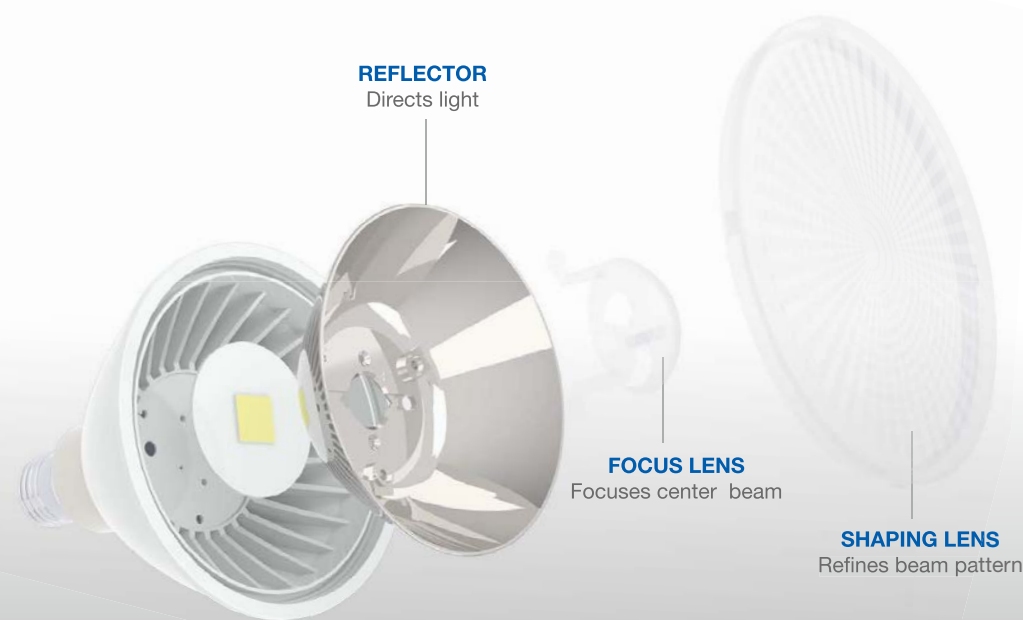

GREEN CREATIVE FULL PRODUCT FAMILY

Patent Pending REFINE Optic

WATCH THE VIDEO

SPECIFICATIONS*

Model	Product	CCT	Lumens (lm)	Equiv.	LPW	Beam Angle	CBCP (cd)	CRI (typ.)	Dim	Life (hrs)	Voltage	Encl.	ENERGY STAR	
	18.5PAR38G4DIM/927SP15	16147	2700K	950	100W	51	15°	10,500	90	Yes	40,000	120V	Yes	✓
	18.5PAR38G4DIM/927NF25	16148	2700K	950	120W	51	25°	5390	90	Yes	40,000	120V	Yes	✓
	17PAR38G4DIM/927FL40	16149	2700K	1105	120W	65	40°	2400	90	Yes	40,000	120V	Yes	✓
	18.5PAR38G4DIM/930SP15	16150	3000K	1000	100W	54	15°	11,000	90	Yes	40,000	120V	Yes	✓
	18.5PAR38G4DIM/930NF25	16151	3000K	1000	120W	54	25°	5400	90	Yes	40,000	120V	Yes	✓
	17PAR38G4DIM/930FL40	16152	3000K	1150	120W	68	40°	2500	90	Yes	40,000	120V	Yes	✓
	17PAR38G4DIM/940FL40	16155	4000K	1200	120W	71	40°	2650	90	Yes	40,000	120V	Yes	✓
	18.5PAR38G4DIM/930SP15/B •	16256	3000K	1000	100W	54	15°	11,000	90	Yes	40,000	120V	Yes	✓
	18.5PAR38G4DIM/930NF25/B •	16257	3000K	1000	120W	54	25°	5400	90	Yes	40,000	120V	Yes	✓
17PAR38G4DIM/930FL40/B •	16258	3000K	1150	120W	68	40°	2500	90	Yes	40,000	120V	Yes	✓	
	17PAR38G4/930FL40/277V	16161	3000K	1150	120W	68	40°	2500	90	No	40,000	120-277V	Yes	June
	17PAR38G4/940FL40/277V	16164	4000K	1200	120W	71	40°	2650	90	No	40,000	120-277V	Yes	June
	17PAR38G4DIM/927FL40/GU24	16303	2700K	1105	120W	65	40°	2400	90	Yes	40,000	120V	Yes	✓
	17PAR38G4DIM/930FL40/GU24	16306	3000K	1150	120W	68	40°	2500	90	Yes	40,000	120V	Yes	✓
	14.5PAR30G4DIM/927SP15	16111	2700K	725	75W	50	15°	6155	90	Yes	40,000	120V	Yes	✓
	12.5PAR30G4DIM/927NF25	16112	2700K	815	75W	65	25°	3350	90	Yes	40,000	120V	Yes	✓
	12.5PAR30G4DIM/927FL40	16113	2700K	815	75W	65	40°	1750	90	Yes	40,000	120V	Yes	✓
	14.5 PAR30G4DIM/930SP15	16114	3000K	760	75W	52	15°	6250	90	Yes	40,000	120V	Yes	✓
	12.5PAR30G4DIM/930NF25	16115	3000K	850	75W	68	25°	3600	90	Yes	40,000	120V	Yes	✓
	12.5PAR30G4DIM/930FL40	16116	3000K	850	75W	68	40°	1850	90	Yes	40,000	120V	Yes	✓
	12.5PAR30G4DIM/940FL40	16119	4000K	900	75W	72	40°	2050	90	Yes	40,000	120V	Yes	✓
	14.5PAR30G4DIM/930SP15/B •	16208	3000K	760	75W	52	15°	6250	90	Yes	40,000	120V	Yes	✓
	12.5PAR30G4DIM/930NF25/B •	16209	3000K	850	75W	68	25°	3600	90	Yes	40,000	120V	Yes	✓
	12.5PAR30G4DIM/930FL40/B •	16210	3000K	850	75W	68	40°	1850	90	Yes	40,000	120V	Yes	✓