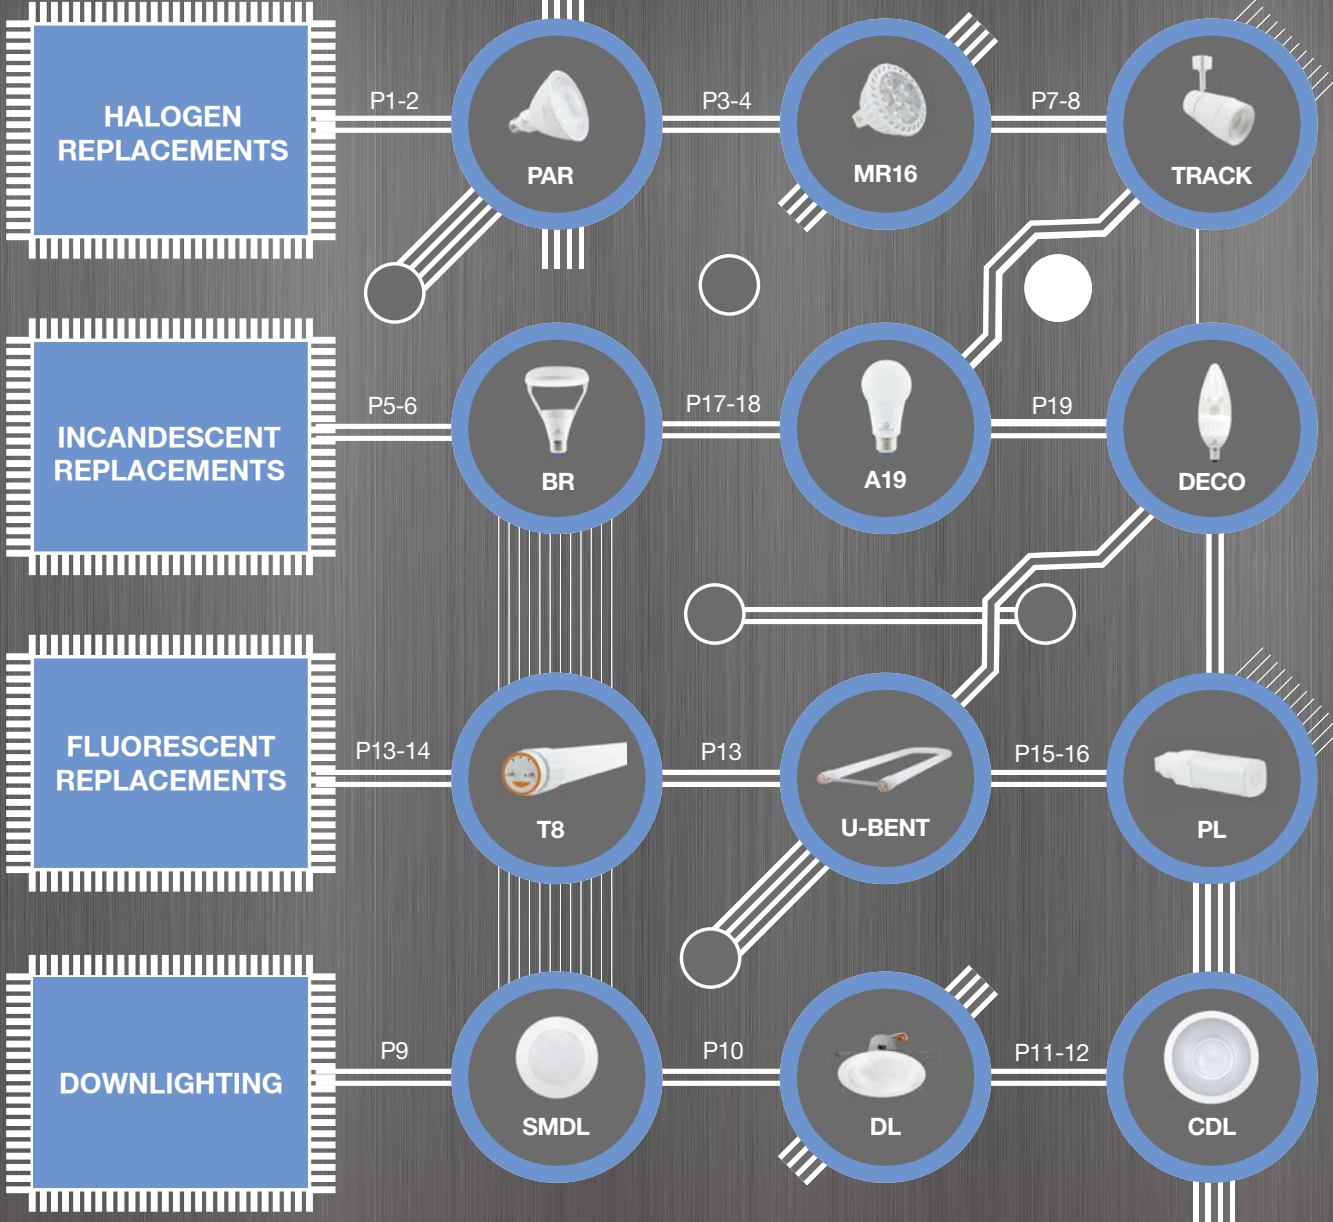

GREEN CREATIVE FULL PRODUCT FAMILY