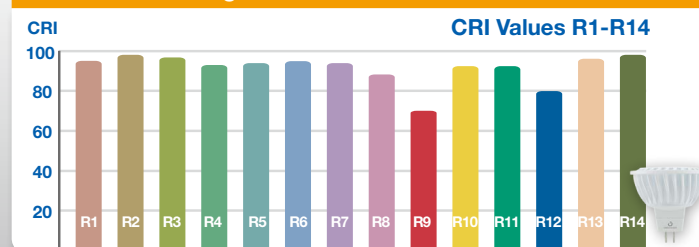

True 75W Halogen Replacement

MR16 7.5W - High CRI

- Most efficient high CRI MR16 75W halogen replacement
- Exceptional color rendering CRI 92
- Richer reds and natural skin tones (R9 70, R13 96)
- Suitable for use in totally enclosed fixtures

SPECIFICATIONS\*

Model	Product	CCT	Lumens (lm)	Equiv.	LPW	Beam Angle	CBCP (cd)	CRI (typ.)	Dim	Life (hrs)	Voltage	Encl.	Energy Star	
<b>MR16 7.5W</b>	7.5MR16G4DIM/927SP15	40804	2700K	410	75W	55	15°	5500	92	Yes	25,000	12V	Yes	June
	7.5MR16G4DIM/927NF25	40805	2700K	485	75W	63	25°	2600	92	Yes	25,000	12V	Yes	June
	7.5MR16G4DIM/927FL36	40806	2700K	485	75W	63	36°	1400	92	Yes	25,000	12V	Yes	June
	7.5MR16G4DIM/930SP15	40807	3000K	430	75W	57	15°	5500	92	Yes	25,000	12V	Yes	June
	7.5MR16G4DIM/930NF25	40808	3000K	505	75W	66	25°	2600	92	Yes	25,000	12V	Yes	June
	7.5MR16G4DIM/930FL36	40809	3000K	505	75W	66	36°	1400	92	Yes	25,000	12V	Yes	June
	7.5MR16G4DIM/840SP15	40810	4000K	485	75W	65	15°	5700	82	Yes	25,000	12V	Yes	June
	7.5MR16G4DIM/840NF25	40811	4000K	625	75W	81	25°	2800	82	Yes	25,000	12V	Yes	June
7.5MR16G4DIM/840FL36	40812	4000K	625	75W	81	36°	1600	82	Yes	25,000	12V	Yes	June	
<b>MR16 7W</b>	7MR16G3DIM/827NF25	95339	2700K	500	45W	71	25°	2325	80	Yes	25,000	12V	No	✓
	7MR16G3DIM/830NF25	95337	3000K	525	50W	75	25°	2350	80	Yes	25,000	12V	No	✓
	7MR16G3DIM/840NF25	95341	4000K	550	50W	79	25°	2400	80	Yes	25,000	12V	No	✓
<b>MR16 7W</b>	7MR16G4DIM/824FL36	40757	2400K	475	50W	68	36°	1180	80	Yes	25,000	12V	Yes	N.A.
	7MR16G4DIM/827FL36	40758	2700K	525	50W	75	36°	1255	80	Yes	25,000	12V	Yes	✓
	7MR16G4DIM/830FL36	40759	3000K	560	50W	80	36°	1265	80	Yes	25,000	12V	Yes	✓
	7MR16G4DIM/840FL36	40760	4000K	580	50W	83	36°	1285	80	Yes	25,000	12V	Yes	✓