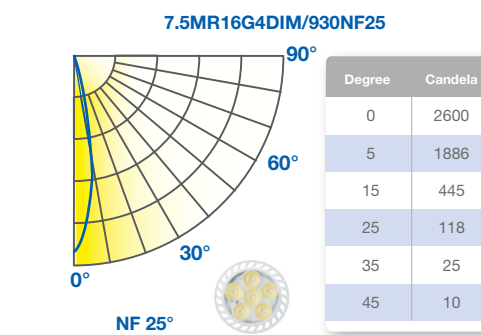

True 75W Halogen Replacement

MR16 7.5W - High CRI

- Most efficient high CRI MR16 75W halogen replacement
- Exceptional color rendering CRI 92
- Richer reds and natural skin tones (R9 70, R13 96)
- Suitable for use in totally enclosed fixtures

SPECIFICATIONS\*

Model	Product	CCT	Lumens (lm)	Equiv.	LPW	Beam Angle	CBCP (cd)	CRI (typ.)	Dim	Life (hrs)	Voltage	Encl.	Energy Star	
<b>MR16 7.5W</b>	7.5MR16G4DIM/927SP15	40804	2700K	410	75W	55	15°	5500	92	Yes	25,000	12V	Yes	June
	7.5MR16G4DIM/927NF25	40805	2700K	485	75W	63	25°	2600	92	Yes	25,000	12V	Yes	June
	7.5MR16G4DIM/927FL36	40806	2700K	485	75W	63	36°	1400	92	Yes	25,000	12V	Yes	June
	7.5MR16G4DIM/930SP15	40807	3000K	430	75W	57	15°	5500	92	Yes	25,000	12V	Yes	June
	7.5MR16G4DIM/930NF25	40808	3000K	505	75W	66	25°	2600	92	Yes	25,000	12V	Yes	June
	7.5MR16G4DIM/930FL36	40809	3000K	505	75W	66	36°	1400	92	Yes	25,000	12V	Yes	June
	7.5MR16G4DIM/840SP15	40810	4000K	485	75W	65	15°	5700	82	Yes	25,000	12V	Yes	June
	7.5MR16G4DIM/840NF25	40811	4000K	625	75W	81	25°	2800	82	Yes	25,000	12V	Yes	June
7.5MR16G4DIM/840FL36	40812	4000K	625	75W	81	36°	1600	82	Yes	25,000	12V	Yes	June	
<b>MR16 7W</b>	7MR16G3DIM/827NF25	95339	2700K	500	45W	71	25°	2325	80	Yes	25,000	12V	No	✓
	7MR16G3DIM/830NF25	95337	3000K	525	50W	75	25°	2350	80	Yes	25,000	12V	No	✓
	7MR16G3DIM/840NF25	95341	4000K	550	50W	79	25°	2400	80	Yes	25,000	12V	No	✓
<b>MR16 7W</b>	7MR16G4DIM/824FL36	40757	2400K	475	50W	68	36°	1180	80	Yes	25,000	12V	Yes	N.A.
	7MR16G4DIM/827FL36	40758	2700K	525	50W	75	36°	1255	80	Yes	25,000	12V	Yes	✓
	7MR16G4DIM/830FL36	40759	3000K	560	50W	80	36°	1265	80	Yes	25,000	12V	Yes	✓
	7MR16G4DIM/840FL36	40760	4000K	580	50W	83	36°	1285	80	Yes	25,000	12V	Yes	✓