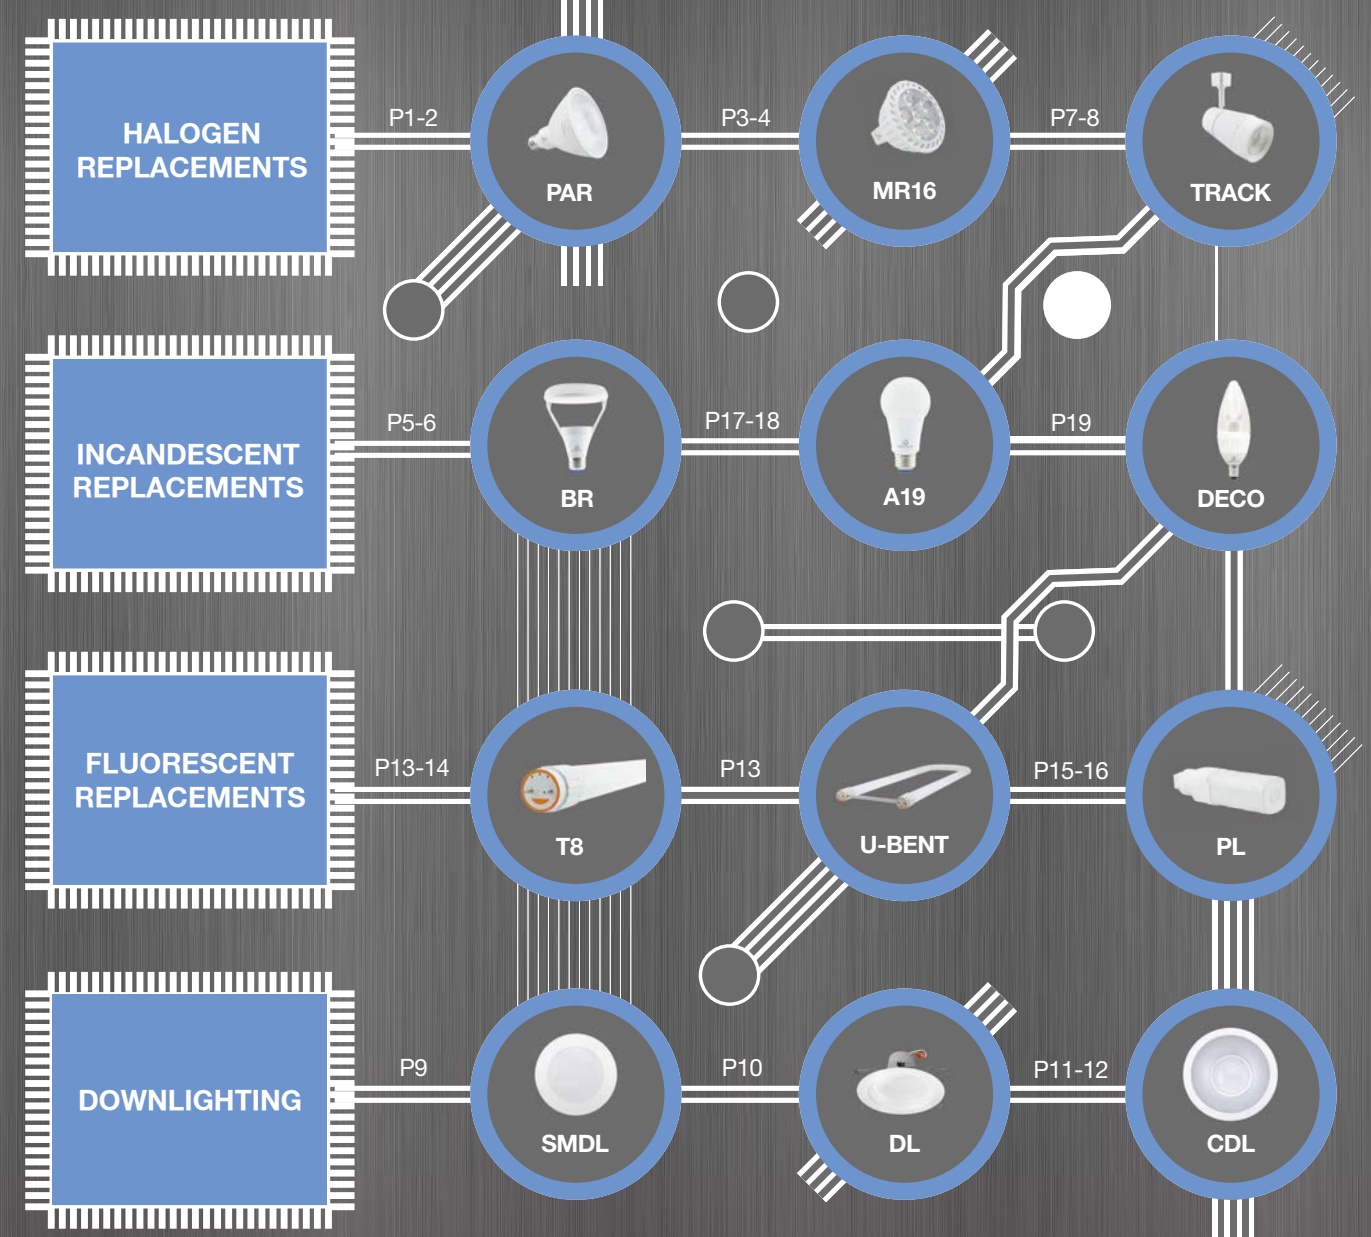

GREEN CREATIVE FULL PRODUCT FAMILY

High CRI Version Available in E26 and GU24 Bases

Omnidirectional Lighting

A19 9W - CRI & CA Quality Specification

- ⌚ Omnidirectional: 300° beam angle
- ⌚ 40% more energy savings than CFL
- ⌚ Natural A-lamp shape fits all applications
- ⌚ Comfortable warm diffused light