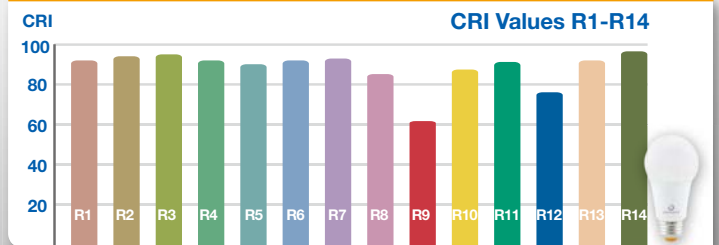

GREEN CREATIVE FULL PRODUCT FAMILY

High CRI Version Available in E26 and GU24 Bases

Omnidirectional Lighting

A19 9W - CRI & CA Quality Specification

- ⌚ Omnidirectional: 300° beam angle
- ⌚ 40% more energy savings than CFL
- ⌚ Natural A-lamp shape fits all applications
- ⌚ Comfortable warm diffused light