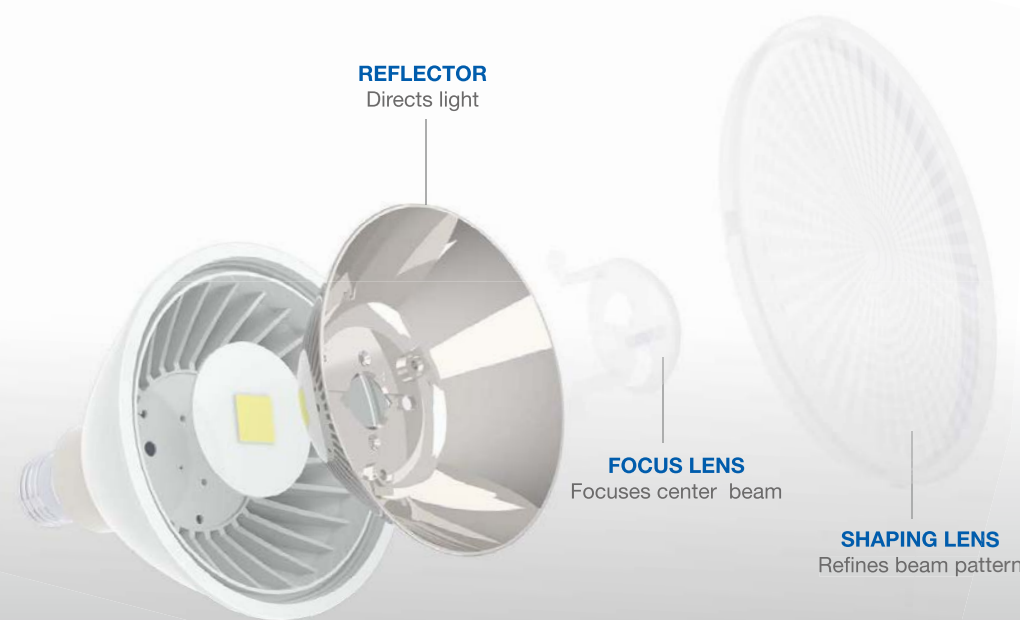

GREEN CREATIVE FULL PRODUCT FAMILY

Patent Pending REFINE Optic

WATCH THE VIDEO

SPECIFICATIONS*

Model	Product	CCT	Lumens (lm)	Equiv.	LPW	Beam Angle	CBCP (cd)	CRI (typ.)	Dim	Life (hrs)	Voltage	Encl.	ENERGY STAR	
	18.5PAR38G4DIM/927SP15	16147	2700K	950	100W	51	15°	10,500	90	Yes	40,000	120V	Yes	✓
	18.5PAR38G4DIM/927NF25	16148	2700K	950	120W	51	25°	5390	90	Yes	40,000	120V	Yes	✓
	17PAR38G4DIM/927FL40	16149	2700K	1105	120W	65	40°	2400	90	Yes	40,000	120V	Yes	✓
	18.5PAR38G4DIM/930SP15	16150	3000K	1000	100W	54	15°	11,000	90	Yes	40,000	120V	Yes	✓
	18.5PAR38G4DIM/930NF25	16151	3000K	1000	120W	54	25°	5400	90	Yes	40,000	120V	Yes	✓
	17PAR38G4DIM/930FL40	16152	3000K	1150	120W	68	40°	2500	90	Yes	40,000	120V	Yes	✓
	17PAR38G4DIM/940FL40	16155	4000K	1200	120W	71	40°	2650	90	Yes	40,000	120V	Yes	✓
	18.5PAR38G4DIM/930SP15/B •	16256	3000K	1000	100W	54	15°	11,000	90	Yes	40,000	120V	Yes	✓
	18.5PAR38G4DIM/930NF25/B •	16257	3000K	1000	120W	54	25°	5400	90	Yes	40,000	120V	Yes	✓
17PAR38G4DIM/930FL40/B •	16258	3000K	1150	120W	68	40°	2500	90	Yes	40,000	120V	Yes	✓	
	17PAR38G4/930FL40/277V	16161	3000K	1150	120W	68	40°	2500	90	No	40,000	120-277V	Yes	June
	17PAR38G4/940FL40/277V	16164	4000K	1200	120W	71	40°	2650	90	No	40,000	120-277V	Yes	June
	17PAR38G4DIM/927FL40/GU24	16303	2700K	1105	120W	65	40°	2400	90	Yes	40,000	120V	Yes	✓
	17PAR38G4DIM/930FL40/GU24	16306	3000K	1150	120W	68	40°	2500	90	Yes	40,000	120V	Yes	✓
	14.5PAR30G4DIM/927SP15	16111	2700K	725	75W	50	15°	6155	90	Yes	40,000	120V	Yes	✓
	12.5PAR30G4DIM/927NF25	16112	2700K	815	75W	65	25°	3350	90	Yes	40,000	120V	Yes	✓
	12.5PAR30G4DIM/927FL40	16113	2700K	815	75W	65	40°	1750	90	Yes	40,000	120V	Yes	✓
	14.5 PAR30G4DIM/930SP15	16114	3000K	760	75W	52	15°	6250	90	Yes	40,000	120V	Yes	✓
	12.5PAR30G4DIM/930NF25	16115	3000K	850	75W	68	25°	3600	90	Yes	40,000	120V	Yes	✓
	12.5PAR30G4DIM/930FL40	16116	3000K	850	75W	68	40°	1850	90	Yes	40,000	120V	Yes	✓
	12.5PAR30G4DIM/940FL40	16119	4000K	900	75W	72	40°	2050	90	Yes	40,000	120V	Yes	✓
	14.5PAR30G4DIM/930SP15/B •	16208	3000K	760	75W	52	15°	6250	90	Yes	40,000	120V	Yes	✓
	12.5PAR30G4DIM/930NF25/B •	16209	3000K	850	75W	68	25°	3600	90	Yes	40,000	120V	Yes	✓
	12.5PAR30G4DIM/930FL40/B •	16210	3000K	850	75W	68	40°	1850	90	Yes	40,000	120V	Yes	✓
	14PAR30SNG4DIM/927SP15	16129	2700K	700	75W	50	15°	6155	90	Yes	40,000	120V	Yes	June
	11PAR30SNG4DIM/927NF25	16130	2700K	705	75W	64	25°	2910	90	Yes	40,000	120V	Yes	✓
	11PAR30SNG4DIM/927FL40	16131	2700K	705	75W	64	40°	1400	90	Yes	40,000	120V	Yes	✓
	14PAR30SNG4DIM/930SP15	16132	3000K	725	75W	52	15°	6200	90	Yes	40,000	120V	Yes	June
	11PAR30SNG4DIM/930NF25	16133	3000K	740	75W	67	25°	2910	90	Yes	40,000	120V	Yes	✓
	11PAR30SNG4DIM/930FL40	16134	3000K	740	75W	67	40°	1450	90	Yes	40,000	120V	Yes	✓
	11PAR30SNG4DIM/940FL40	16137	4000K	780	75W	71	40°	1500	90	Yes	40,000	120V	Yes	✓
	14PAR30SNG4DIM/930SP15/B •	16232	3000K	725	75W	52	15°	6200	90	Yes	40,000	120V	Yes	June
	11PAR30SNG4DIM/930NF25/B •	16233	3000K	740	75W	67	25°	2910	90	Yes	40,000	120V	Yes	✓
	11PAR30SNG4DIM/930FL40/B •	16234	3000K	740	75W	67	40°	1450	90	Yes	40,000	120V	Yes	✓
	7PAR20G4DIM/927FL40	16108	2700K	460	50W	66	40°	600	90	Yes	40,000	120V	Yes	✓
	7PAR20G4DIM/930FL40	16109	3000K	480	50W	69	40°	650	90	Yes	40,000	120V	Yes	✓
	7PAR20G4DIM/940FL40	16110	4000K	505	50W	69	40°	700	90	Yes	40,000	120V	Yes	✓
	7PAR20G4DIM/930FL40/B •	16202	3000K	480	50W	72	40°	650	90	Yes	40,000	120V	Yes	✓