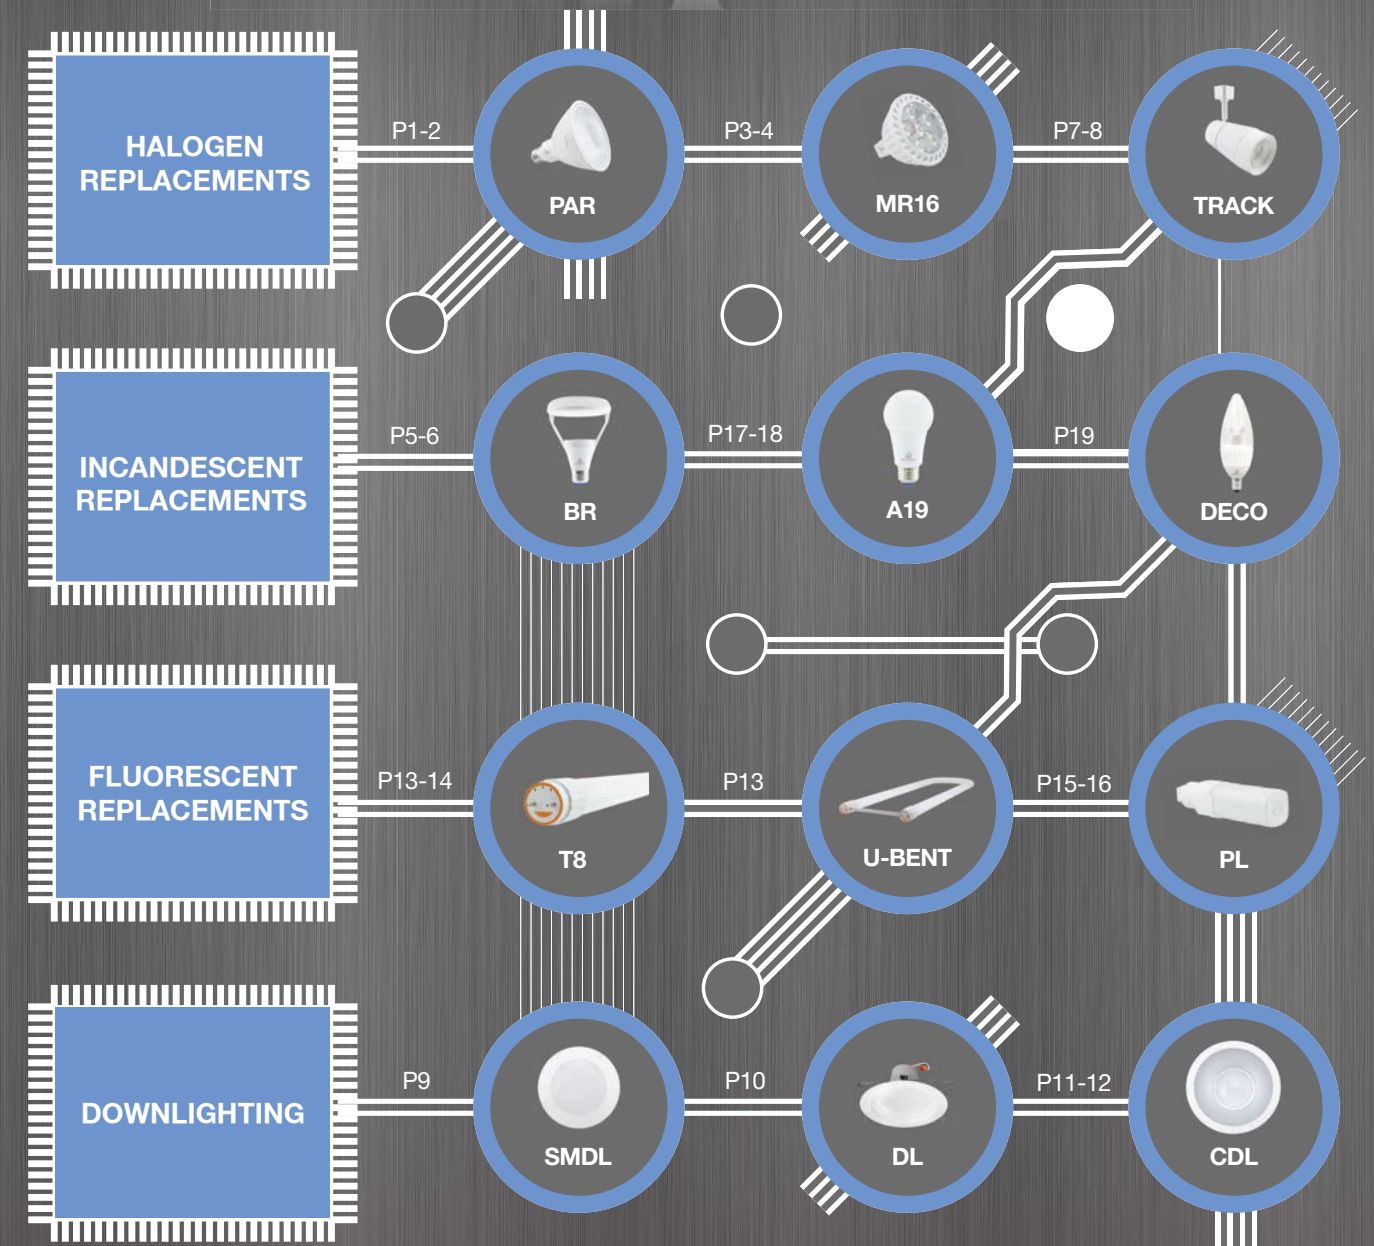

GREEN CREATIVE FULL PRODUCT FAMILY