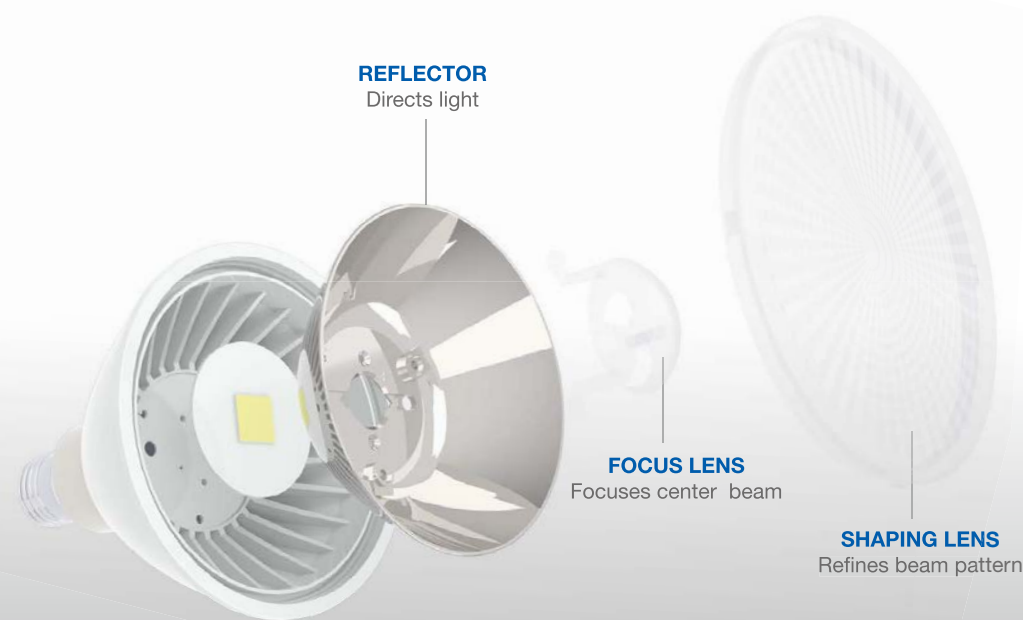

GREEN CREATIVE FULL PRODUCT FAMILY

Patent Pending REFINE Optic

WATCH THE VIDEO

SPECIFICATIONS*

Model	Product	CCT	Lumens (lm)	Equiv.	LPW	Beam Angle	CBCP (cd)	CRI (typ.)	Dim	Life (hrs)	Voltage	Encl.	ENERGY STAR	
	18.5PAR38G4DIM/927SP15	16147	2700K	950	100W	51	15°	10,500	90	Yes	40,000	120V	Yes	✓
	18.5PAR38G4DIM/927NF25	16148	2700K	950	120W	51	25°	5390	90	Yes	40,000	120V	Yes	✓
	17PAR38G4DIM/927FL40	16149	2700K	1105	120W	65	40°	2400	90	Yes	40,000	120V	Yes	✓
	18.5PAR38G4DIM/930SP15	16150	3000K	1000	100W	54	15°	11,000	90	Yes	40,000	120V	Yes	✓
	18.5PAR38G4DIM/930NF25	16151	3000K	1000	120W	54	25°	5400	90	Yes	40,000	120V	Yes	✓
	17PAR38G4DIM/930FL40	16152	3000K	1150	120W	68	40°	2500	90	Yes	40,000	120V	Yes	✓
	17PAR38G4DIM/940FL40	16155	4000K	1200	120W	71	40°	2650	90	Yes	40,000	120V	Yes	✓
	18.5PAR38G4DIM/930SP15/B •	16256	3000K	1000	100W	54	15°	11,000	90	Yes	40,000	120V	Yes	✓
	18.5PAR38G4DIM/930NF25/B •	16257	3000K	1000	120W	54	25°	5400	90	Yes	40,000	120V	Yes	✓
17PAR38G4DIM/930FL40/B •	16258	3000K	1150	120W	68	40°	2500	90	Yes	40,000	120V	Yes	✓	
	17PAR38G4/930FL40/277V	16161	3000K	1150	120W	68	40°	2500	90	No	40,000	120-277V	Yes	June
	17PAR38G4/940FL40/277V	16164	4000K	1200	120W	71	40°	2650	90	No	40,000	120-277V	Yes	June
	17PAR38G4DIM/927FL40/GU24	16303	2700K	1105	120W	65	40°	2400	90	Yes	40,000	120V	Yes	✓
	17PAR38G4DIM/930FL40/GU24	16306	3000K	1150	120W	68	40°	2500	90	Yes	40,000	120V	Yes	✓
	14.5PAR30G4DIM/927SP15	16111	2700K	725	75W	50	15°	6155	90	Yes	40,000	120V	Yes	✓
	12.5PAR30G4DIM/927NF25	16112	2700K	815	75W	65	25°	3350	90	Yes	40,000	120V	Yes	✓
	12.5PAR30G4DIM/927FL40	16113	2700K	815	75W	65	40°	1750	90	Yes	40,000	120V	Yes	✓
	14.5 PAR30G4DIM/930SP15	16114	3000K	760	75W	52	15°	6250	90	Yes	40,000	120V	Yes	✓
	12.5PAR30G4DIM/930NF25	16115	3000K	850	75W	68	25°	3600	90	Yes	40,000	120V	Yes	✓
	12.5PAR30G4DIM/930FL40	16116	3000K	850	75W	68	40°	1850	90	Yes	40,000	120V	Yes	✓
	12.5PAR30G4DIM/940FL40	16119	4000K	900	75W	72	40°	2050	90	Yes	40,000	120V	Yes	✓
	14.5PAR30G4DIM/930SP15/B •	16208	3000K	760	75W	52	15°	6250	90	Yes	40,000	120V	Yes	✓
	12.5PAR30G4DIM/930NF25/B •	16209	3000K	850	75W	68	25°	3600	90	Yes	40,000	120V	Yes	✓
	12.5PAR30G4DIM/930FL40/B •	16210	3000K	850	75W	68	40°	1850	90	Yes	40,000	120V	Yes	✓