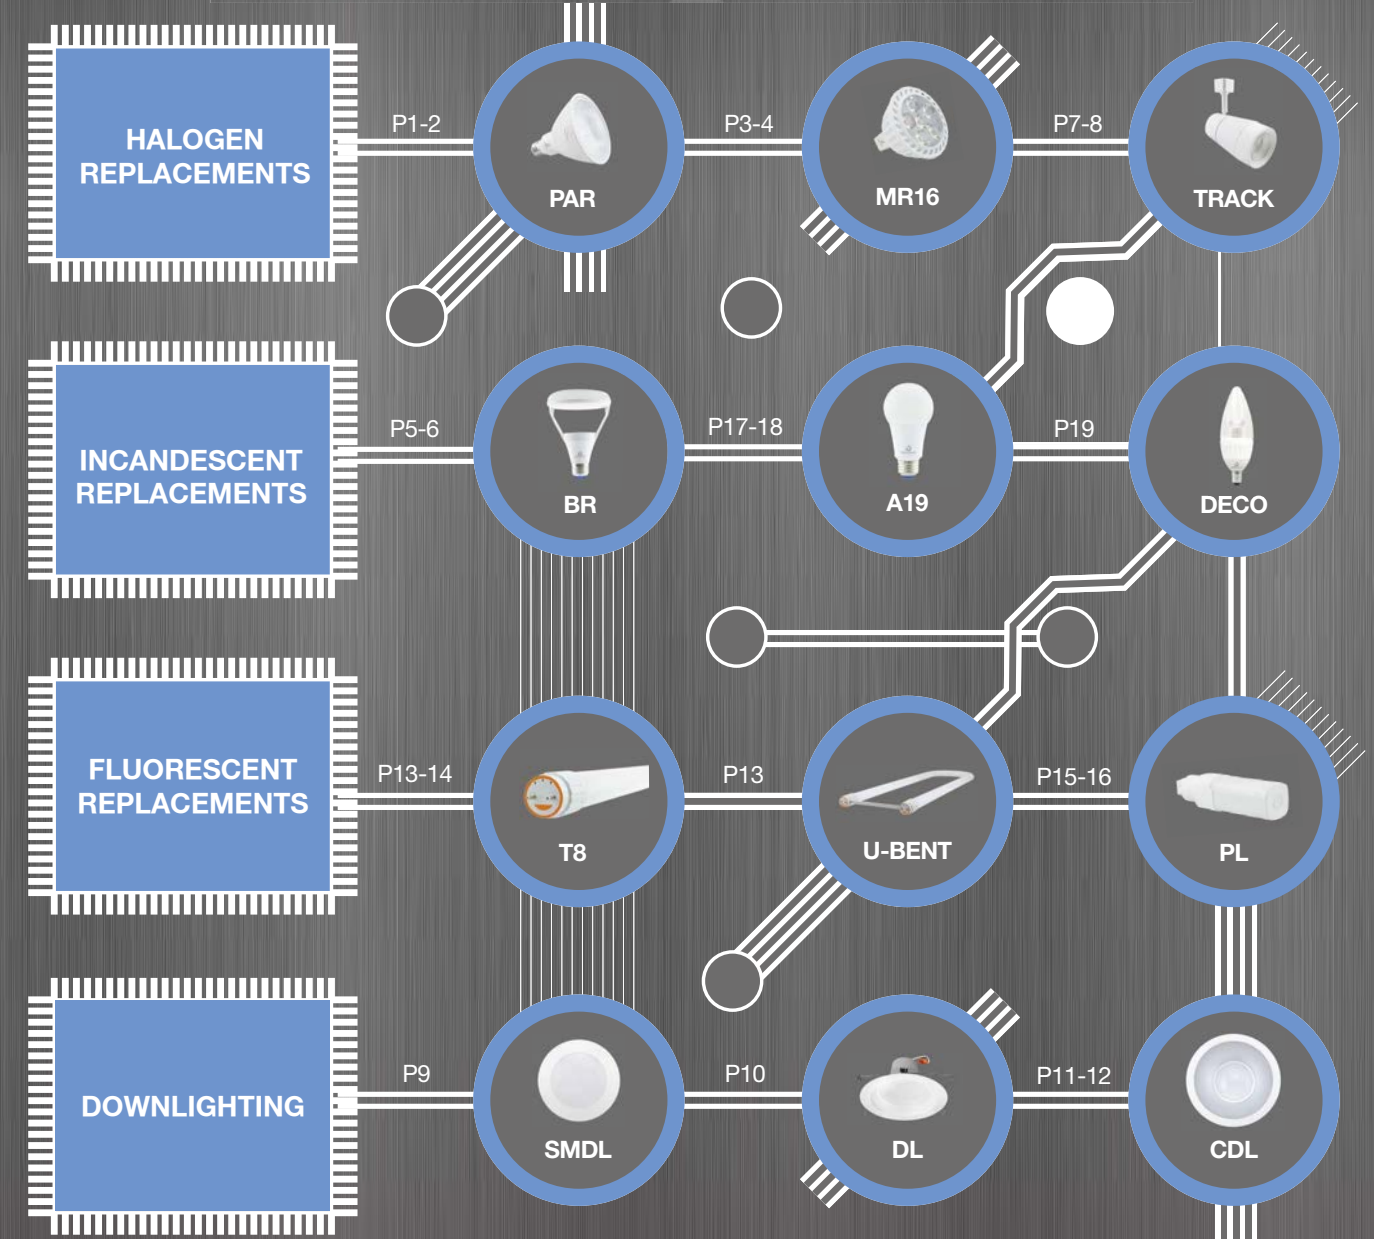

GREEN CREATIVE FULL PRODUCT FAMILY