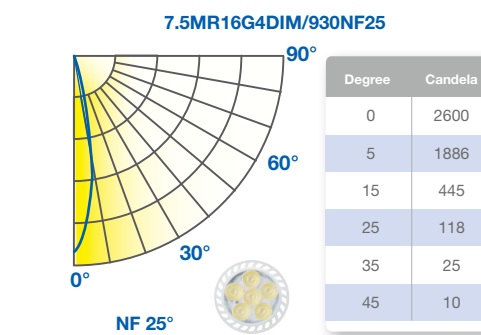

True 75W Halogen Replacement

MR16 7.5W - High CRI

- Most efficient high CRI MR16 75W halogen replacement
- Exceptional color rendering CRI 92
- Richer reds and natural skin tones (R9 70, R13 96)
- Suitable for use in totally enclosed fixtures

SPECIFICATIONS*

Model	Product	CCT	Lumens (lm)	Equiv.	LPW	Beam Angle	CBCP (cd)	CRI (typ.)	Dim	Life (hrs)	Voltage	Encl.	Energy Star	
MR16 7.5W	7.5MR16G4DIM/927SP15	40804	2700K	410	75W	55	15°	5500	92	Yes	25,000	12V	Yes	June
	7.5MR16G4DIM/927NF25	40805	2700K	485	75W	63	25°	2600	92	Yes	25,000	12V	Yes	June
	7.5MR16G4DIM/927FL36	40806	2700K	485	75W	63	36°	1400	92	Yes	25,000	12V	Yes	June
	7.5MR16G4DIM/930SP15	40807	3000K	430	75W	57	15°	5500	92	Yes	25,000	12V	Yes	June
	7.5MR16G4DIM/930NF25	40808	3000K	505	75W	66	25°	2600	92	Yes	25,000	12V	Yes	June
	7.5MR16G4DIM/930FL36	40809	3000K	505	75W	66	36°	1400	92	Yes	25,000	12V	Yes	June
	7.5MR16G4DIM/840SP15	40810	4000K	485	75W	65	15°	5700	82	Yes	25,000	12V	Yes	June
	7.5MR16G4DIM/840NF25	40811	4000K	625	75W	81	25°	2800	82	Yes	25,000	12V	Yes	June
7.5MR16G4DIM/840FL36	40812	4000K	625	75W	81	36°	1600	82	Yes	25,000	12V	Yes	June	
MR16 7W	7MR16G3DIM/827NF25	95339	2700K	500	45W	71	25°	2325	80	Yes	25,000	12V	No	✓
	7MR16G3DIM/830NF25	95337	3000K	525	50W	75	25°	2350	80	Yes	25,000	12V	No	✓
	7MR16G3DIM/840NF25	95341	4000K	550	50W	79	25°	2400	80	Yes	25,000	12V	No	✓
MR16 7W	7MR16G4DIM/824FL36	40757	2400K	475	50W	68	36°	1180	80	Yes	25,000	12V	Yes	N.A.
	7MR16G4DIM/827FL36	40758	2700K	525	50W	75	36°	1255	80	Yes	25,000	12V	Yes	✓
	7MR16G4DIM/830FL36	40759	3000K	560	50W	80	36°	1265	80	Yes	25,000	12V	Yes	✓
	7MR16G4DIM/840FL36	40760	4000K	580	50W	83	36°	1285	80	Yes	25,000	12V	Yes	✓