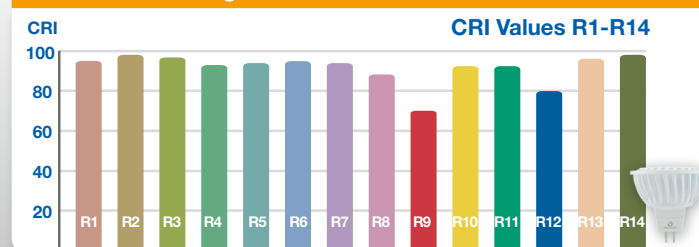

True 75W Halogen Replacement

MR16 7.5W - High CRI

- Most efficient high CRI MR16 75W halogen replacement
- Exceptional color rendering CRI 92
- Richer reds and natural skin tones (R9 70, R13 96)
- Suitable for use in totally enclosed fixtures

SPECIFICATIONS*

Model	Product	CCT	Lumens (lm)	Equiv.	LPW	Beam Angle	CBCP (cd)	CRI (typ.)	Dim	Life (hrs)	Voltage	Encl.	Energy Star	
MR16 7.5W	7.5MR16G4DIM/927SP15	40804	2700K	410	75W	55	15°	5500	92	Yes	25,000	12V	Yes	June
	7.5MR16G4DIM/927NF25	40805	2700K	485	75W	63	25°	2600	92	Yes	25,000	12V	Yes	June
	7.5MR16G4DIM/927FL36	40806	2700K	485	75W	63	36°	1400	92	Yes	25,000	12V	Yes	June
	7.5MR16G4DIM/930SP15	40807	3000K	430	75W	57	15°	5500	92	Yes	25,000	12V	Yes	June
	7.5MR16G4DIM/930NF25	40808	3000K	505	75W	66	25°	2600	92	Yes	25,000	12V	Yes	June
	7.5MR16G4DIM/930FL36	40809	3000K	505	75W	66	36°	1400	92	Yes	25,000	12V	Yes	June
	7.5MR16G4DIM/840SP15	40810	4000K	485	75W	65	15°	5700	82	Yes	25,000	12V	Yes	June
	7.5MR16G4DIM/840NF25	40811	4000K	625	75W	81	25°	2800	82	Yes	25,000	12V	Yes	June
7.5MR16G4DIM/840FL36	40812	4000K	625	75W	81	36°	1600	82	Yes	25,000	12V	Yes	June	
MR16 7W	7MR16G3DIM/827NF25	95339	2700K	500	45W	71	25°	2325	80	Yes	25,000	12V	No	✓
	7MR16G3DIM/830NF25	95337	3000K	525	50W	75	25°	2350	80	Yes	25,000	12V	No	✓
	7MR16G3DIM/840NF25	95341	4000K	550	50W	79	25°	2400	80	Yes	25,000	12V	No	✓
MR16 7W	7MR16G4DIM/824FL36	40757	2400K	475	50W	68	36°	1180	80	Yes	25,000	12V	Yes	N.A.
	7MR16G4DIM/827FL36	40758	2700K	525	50W	75	36°	1255	80	Yes	25,000	12V	Yes	✓
	7MR16G4DIM/830FL36	40759	3000K	560	50W	80	36°	1265	80	Yes	25,000	12V	Yes	✓
	7MR16G4DIM/840FL36	40760	4000K	580	50W	83	36°	1285	80	Yes	25,000	12V	Yes	✓