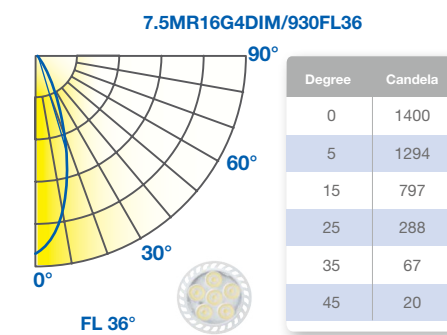

True 75W Halogen Replacement