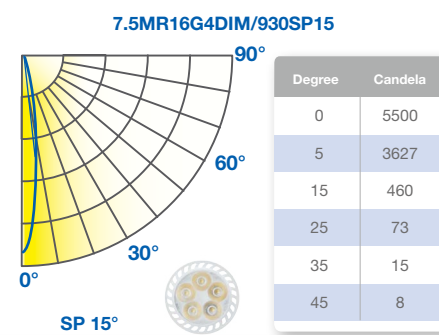

True 75W Halogen Replacement